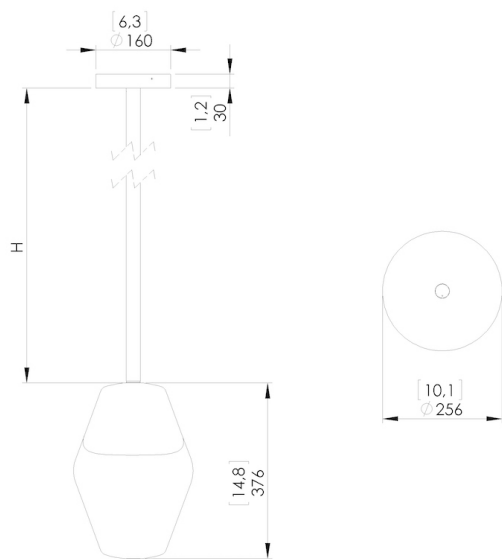

PARISIENNE R

Aluminum and brass structure in pale gold finish. Glass shade with sand blast detail.

For mounting, make sure ceiling is straight.

Design by: Regis Botta

DETAILS.

SIZE: Ø10" X 15" H SHADE - DROP TO BE SPECIFIED UP TO 78.7" (2M).

LONGER DROP UPON REQUEST.

CANOPY: Ø6"

10W LED; 0-10V DIMMABLE

2200K, 95 CRI, 600 LM

350 MA REMOTE DRIVER.

WEIGHT: 15.4 LBS

PARISIENNE R

Dimensions in mm [inches]

Silhouette : 175cm / 69in