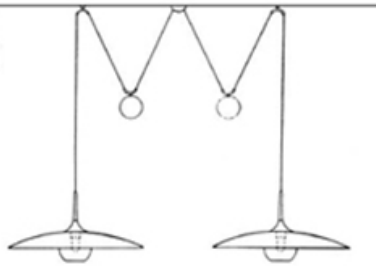

ONOS 55

This fixture is available as a pendant, fixed single pendant or adjustable with options of having a center pull and counterweight, side pull with single counterweight, double pull with double counterweights or straight pull with ceiling mounting.

ONOS 55

ONOS 55

ONOS 55 P
- pendant

ONOS 55 M
- center pull

ONOS 55 S
- side pull

ONOS 55 D
- double pull

ONOS 55 R
- straight pull
ceiling mounted