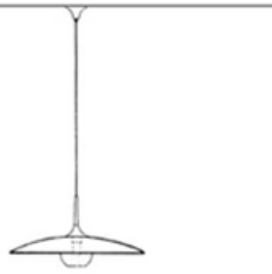

ONOS 55

This fixture is available as a pendant, fixed single pendant or adjustable with options of having a center pull and counterweight, side pull with single counterweight, double pull with double counterweights or straight pull with ceiling mounting.

BR - SOLID BRASS, BRONZED, LACQUERED

BD - SOLID BRASS, DARK-BRONZED, LACQUERED

METAL SHADE: Ø21.7"

CANOPY: Ø4.7"

100W E27 MAX.

*US 4" J-BOX COVERED.

CABLE: BLACK TEXTILE CORD (STANDARD)

**110V CONVERSION KIT REQ.

ONOS 55

ONOS 55

ONOS 55 P
- pendant

ONOS 55 M
- center pull

ONOS 55 S
- side pull

ONOS 55 D
- double pull

ONOS 55 R
- straight pull
ceiling mounted