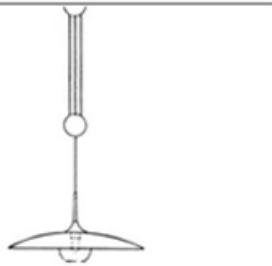

ONOS 55

This fixture is available as a pendant, fixed single pendant or adjustable with options of having a center pull and counterweight, side pull with single counterweight, double pull with double counterweights or straight pull with ceiling mounting.

BR - SOLID BRASS, BRONZED, LACQUERED

BD - SOLID BRASS, DARK-BRONZED, LACQUERED

METAL SHADE: Ø21.7"

CANOPY: Ø4.7"

100W E27 MAX.

*US 4" J-BOX COVERED.

CABLE: BLACK TEXTILE CORD (STANDARD)

**110V CONVERSION KIT REQ.

ONOS 55

ONOS 55

ONOS 55 P
- pendant

ONOS 55 M
- center pull

ONOS 55 S
- side pull

ONOS 55 D
- double pull

ONOS 55 R
- straight pull
ceiling mounted