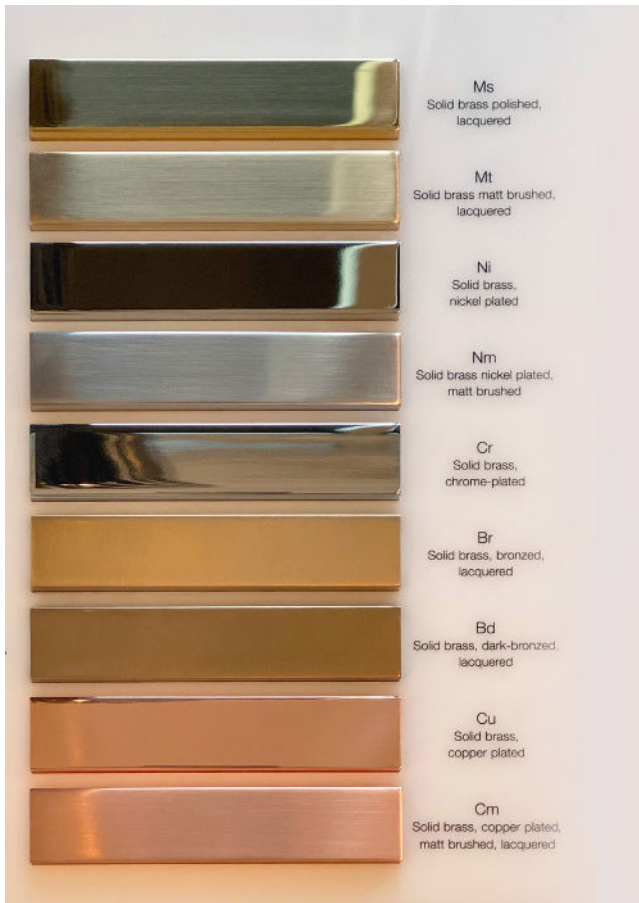

ONOS 55 P
- pendant

ONOS 55 M
- center pull

ONOS 55 S
- side pull

ONOS 55