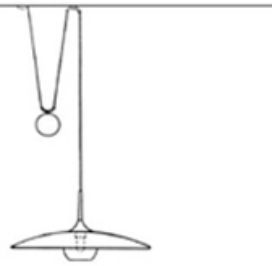

ONOS 55

This fixture is available as a pendant, fixed single pendant or adjustable with options of having a center pull and counterweight, side pull with single counterweight, double pull with double counterweights or straight pull with ceiling mounting.

ONOS 55

ONOS 55

ONOS 55 P
- pendant

ONOS 55 M
- center pull

ONOS 55 S
- side pull

ONOS 55 D
- double pull

ONOS 55 R
- straight pull
ceiling mounted