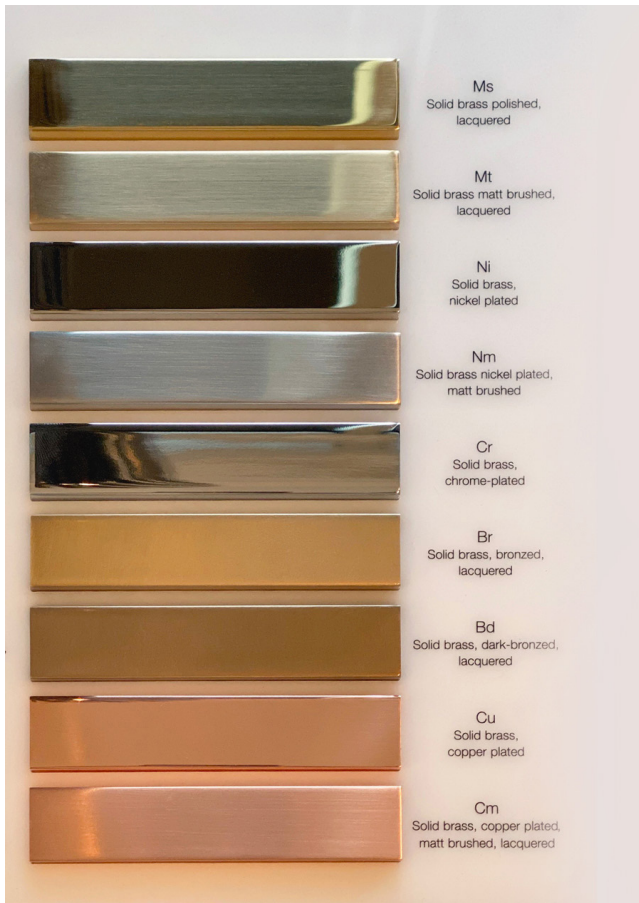

ONOS 55 P
- pendant

ONOS 55 M
- center pull

ONOS 55 S
- side pull

ONOS 55