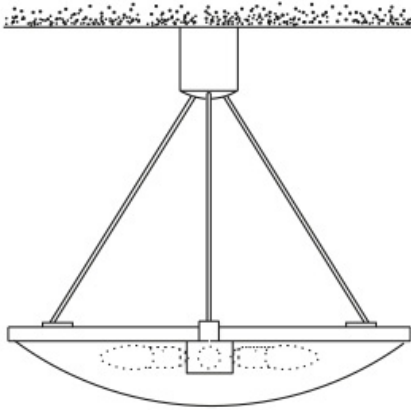

Cm
Solid brass, copper plated,
matt brushed, lacquered

height on request
 standard 60 cm (23.6")
 (min. 40 cm (15.7"))

height on request
 standard 100 cm (39.4")
 (min. 60 cm (23.6"))