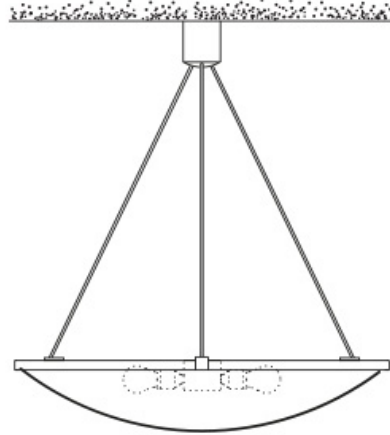

EREA

Glass white opal shade with other heights available upon request.
All light fixtures are triple plated and made out of solid brass.

DETAILS.

FINISHES AVAILABLE IN:

STANDARD FINISHES:

MS - SOLID BRASS POLISHED, LACQUERED

6 X 60W E14 MAX

EREA 80: Ø31.5"

HEIGHT: 39.4" STANDARD

6 X 205W E27 MAX

BACKPLATE: Ø4.7"

*HEIGHT OPTIONS AVAILABLE UPON REQUEST.

(15.7" MIN. TO 78.7" MAX.)

*US 4" J-BOX NOT COVERED.

Cm
Solid brass, copper plated,
matt brushed, lacquered

height on request
 standard 60 cm (23.6")
 (min. 40 cm (15.7"))

height on request
 standard 100 cm (39.4")
 (min. 60 cm (23.6"))