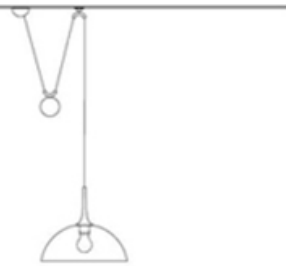

## DUOS 36

This fixture is available as a pendant, fixed single pendant or adjustable with options of having a center pull and counterweight, side pull with single counterweight, double pull with double counterweights or straight pull with ceiling mounting. All light fixtures are triple plated and made out of solid brass.

METAL SHADE: Ø14.2"

CANOPY: Ø4.7"

100W E27 MAX.

\*US 4" J-BOX COVERED.

CABLE: BLACK TEXTILE CORD (STANDARD)

\*\*110V CONVERSION KIT REQ.

DUOS 36

**DUOS 36 P**  
- pendant

**DUOS 36 M**  
- center pull

**DUOS 36 S**  
- side pull

**DUOS 36 D**  
- double pull

**DUOS 36 R**  
- straight pull,  
ceiling mounted