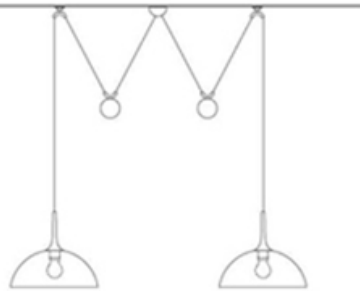

## DUOS 36

This fixture is available as a pendant, fixed single pendant or adjustable with options of having a center pull and counterweight, side pull with single counterweight, double pull with double counterweights or straight pull with ceiling mounting. All light fixtures are triple plated and made out of solid brass.

METAL SHADE: Ø14.2"

CANOPY: Ø4.7"

100W E27 MAX.

\*US 4" J-BOX COVERED.

CABLE: BLACK TEXTILE CORD (STANDARD)

\*\*110V CONVERSION KIT REQ.

DUOS 36

**DUOS 36 P**  
- pendant

**DUOS 36 M**  
- center pull

**DUOS 36 S**  
- side pull

**DUOS 36 D**  
- double pull

**DUOS 36 R**  
- straight pull,  
ceiling mounted