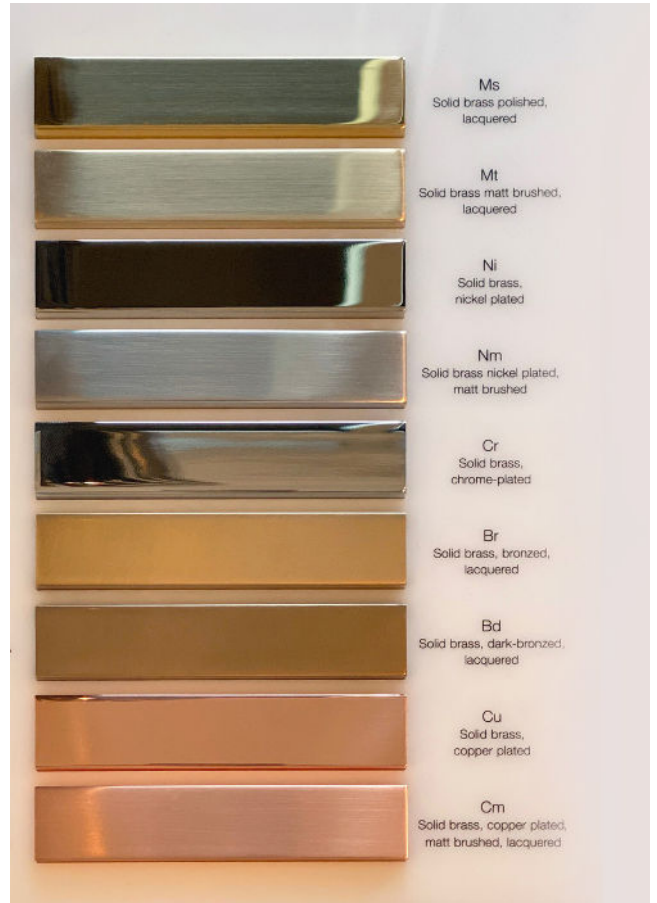

## DUOS 36

This fixture is available as a pendant, fixed single pendant or adjustable with options of having a center pull and counterweight, side pull with single counterweight, double pull with double counterweights or straight pull with ceiling mounting. All light fixtures are triple plated and made out of solid brass.

##### STANDARD FINISHES:

MS - SOLID BRASS POLISHED, LACQUERED

NI - SOLID BRASS, NICKEL PLATED

MT - SOLID BRASS MATT BRUSHED, LACQUERED

NM - SOLID BRASS NICKEL PLATED, MATT BRUSHED

CR - SOLID BRASS, CHROME-PLATED

##### CUSTOM FINISHES:

MP - SOLID BRASS, UNLACQUERED (NOT SHOWN)

NI-LACK - SOLID BRASS, NICKEL PLATED LACQUERED (NOT SHOWN)

CU - SOLID BRASS, COPPER PLATED

BR - SOLID BRASS, BRONZED, LACQUERED

BD - SOLID BRASS, DARK-BRONZED, LACQUERED

METAL SHADE: Ø14.2"

CANOPY: Ø4.7"

100W E27 MAX.

\*US 4" J-BOX COVERED.

CABLE: BLACK TEXTILE CORD (STANDARD)

\*\*110V CONVERSION KIT REQ.

DUOS 36

**DUOS 36 P**  
- pendant