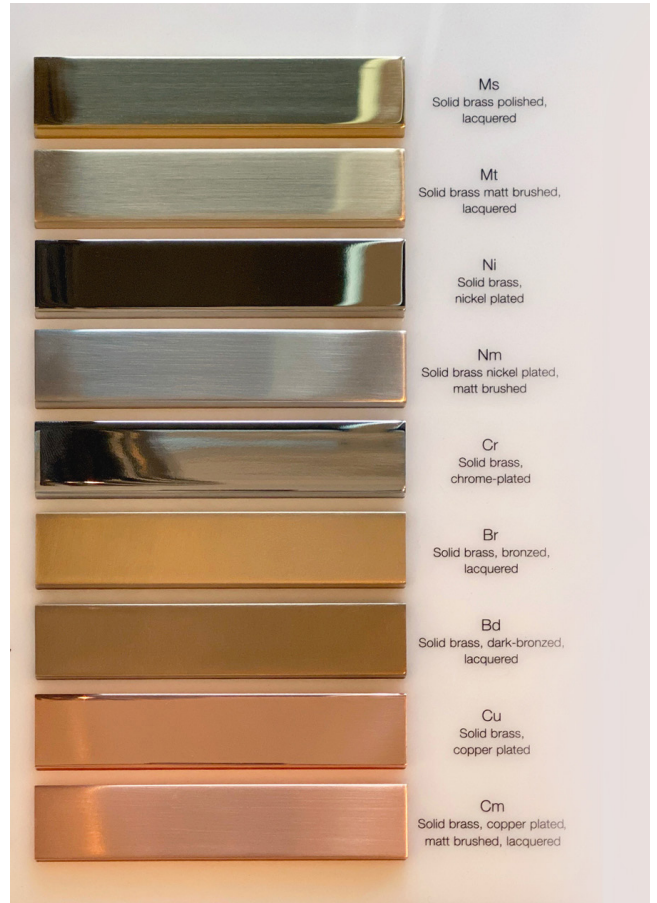

## DUOS 36

This fixture is available as a pendant, fixed single pendant or adjustable with options of having a center pull and counterweight, side pull with single counterweight, double pull with double counterweights or straight pull with ceiling mounting. All light fixtures are triple plated and made out of solid brass.

##### STANDARD FINISHES:

MS - SOLID BRASS POLISHED, LACQUERED

NI - SOLID BRASS, NICKEL PLATED

MT - SOLID BRASS MATT BRUSHED, LACQUERED

NM - SOLID BRASS NICKEL PLATED, MATT BRUSHED

CR - SOLID BRASS, CHROME-PLATED

##### CUSTOM FINISHES:

MP - SOLID BRASS, UNLACQUERED (NOT SHOWN)

NI-LACK - SOLID BRASS, NICKEL PLATED LACQUERED (NOT SHOWN)

CU - SOLID BRASS, COPPER PLATED

BR - SOLID BRASS, BRONZED, LACQUERED

BD - SOLID BRASS, DARK-BRONZED, LACQUERED

METAL SHADE: Ø14.2"

CANOPY: Ø4.7"

100W E27 MAX.

\*US 4" J-BOX COVERED.

CABLE: BLACK TEXTILE CORD (STANDARD)

\*\*110V CONVERSION KIT REQ.

DUOS 36

**DUOS 36 P**  
- pendant