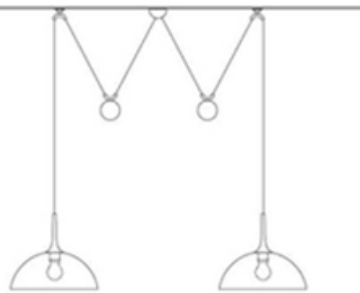

## DUOS 36

This fixture is available as a pendant, fixed single pendant or adjustable with options of having a center pull and counterweight, side pull with single counterweight, double pull with double counterweights or straight pull with ceiling mounting. All light fixtures are triple plated and made out of solid brass.

METAL SHADE: Ø14.2"

CANOPY: Ø4.7"

100W E27 MAX.

\*US 4" J-BOX COVERED.

CABLE: BLACK TEXTILE CORD (STANDARD)

\*\*110V CONVERSION KIT REQ.

DUOS 36

**DUOS 36 P**  
- pendant

**DUOS 36 M**  
- center pull

**DUOS 36 S**  
- side pull

**DUOS 36 D**  
- double pull

**DUOS 36 R**  
- straight pull,  
ceiling mounted