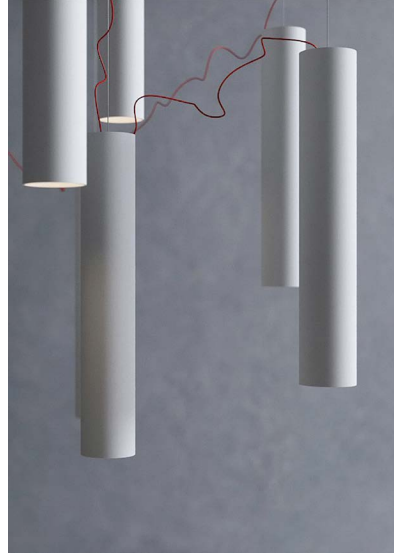

SIMBIOSI

II PL

PLUGLIGHTING.COM
INFO@PLUGLIGHTING.COM

5665 MELROSE AVENUE
STE 108 LOS ANGELES 90038

P. 323 467 5635
F. 323 467 5634