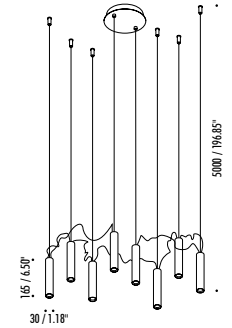

1A2870303.27.01	MATT WHITE - 2700K - DALI	120 V - 60 Hz - 16 W LED 2700K - 931 lm - CRI > 90 / 3000K - 960 lm - CRI > 90
1A2870303.30.01	MATT WHITE - 3000K - DALI	WHITE CEILING ROSE - 304 STAINLESS STEEL SUSPENSION CABLE RED WIRES FOR LED MODULES CONNECTION
1A2870303.27.04	MATT WHITE - 2700K - PUSH	OPTIONAL ACCESSORIES SUSPENSION KIT NOT INCLUDED
1A2870303.30.04	MATT WHITE - 3000K - PUSH	
1A2872603.27.01	MATT TOTAL BLACK - 2700K - DALI	120 V - 60 Hz - 16 W LED 2700K - 931 lm - CRI > 90 / 3000K - 960 lm - CRI > 90
1A2872603.30.01	MATT TOTAL BLACK - 3000K - DALI	BLACK CEILING ROSE - 304 STAINLESS STEEL SUSPENSION CABLE ANTHRACITE GRAY WIRES FOR LED MODULES CONNECTION
1A2872603.27.04	MATT TOTAL BLACK - 2700K - PUSH	OPTIONAL ACCESSORIES SUSPENSION KIT NOT INCLUDED
1A2872603.30.04	MATT TOTAL BLACK - 3000K - PUSH	

II PL

PLUGLIGHTING.COM
INFO@PLUGLIGHTING.COM

5665 MELROSE AVENUE
STE 108 LOS ANGELES 90038

P. 323 467 5635
F. 323 467 5634