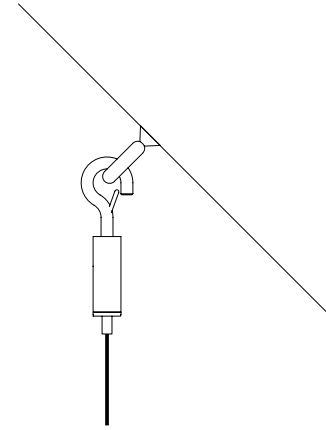

1A0530000.00.00 - SLOPED CEILING FIXING HOOK