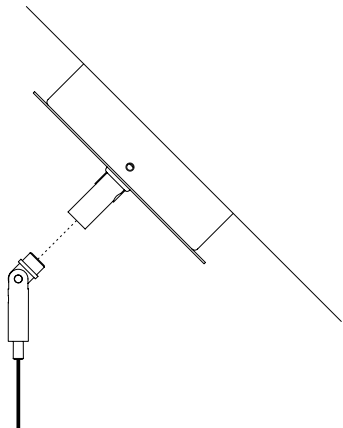

1A0520000.00.00 - SLOPED ROSE FIXING KIT

SUSPENSION KIT

IIPL

PLUGLIGHTING.COM
INFO@PLUGLIGHTING.COM

5665 MELROSE AVENUE
STE 108 LOS ANGELES 90038

P. 323 467 5635
F. 323 467 5634