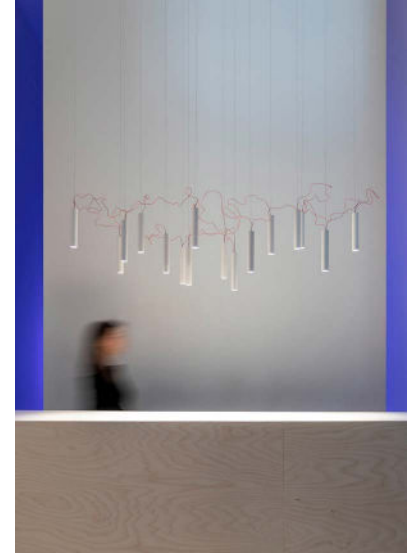

SIMBIOSI

II P L

PLUGLIGHTING.COM
INFO@PLUGLIGHTING.COM

5665 MELROSE AVENUE
STE 108 LOS ANGELES 90038

P. 323 467 5635
F. 323 467 5634