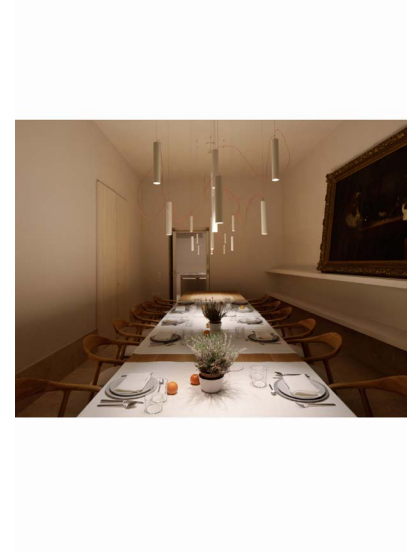

SIMBIOSI

II PL

PLUGLIGHTING.COM
INFO@PLUGLIGHTING.COM

5665 MELROSE AVENUE
STE 108 LOS ANGELES 90038

P. 323 467 5635
F. 323 467 5634