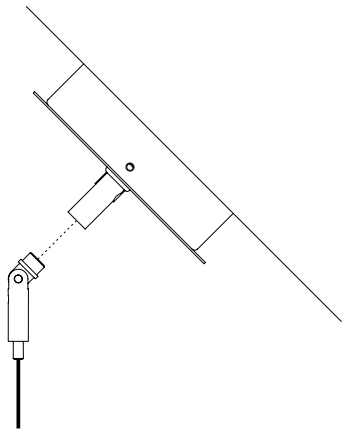

# SIMBIOSI

1A0510000.00.00 - SLOPED CEILING FIXING KIT

1A0530000.00.00 - SLOPED CEILING FIXING HOOK

1A0520000.00.00 - SLOPED ROSE FIXING KIT

SUSPENSION KIT

**II PL**

PLUGLIGHTING.COM  
INFO@PLUGLIGHTING.COM