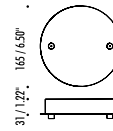

CEILING ROSE

1A2870303.27.01	MATT WHITE - 2700K - DALI	120 V - 60 Hz - 16 W LED 2700K - 931 lm - CRI > 90 / 3000K - 960 lm - CRI > 90
1A2870303.30.01	MATT WHITE - 3000K - DALI	WHITE CEILING ROSE - 304 STAINLESS STEEL SUSPENSION CABLE RED WIRES FOR LED MODULES CONNECTION
1A2870303.27.04	MATT WHITE - 2700K - PUSH	OPTIONAL ACCESSORIES SUSPENSION KIT NOT INCLUDED
1A2870303.30.04	MATT WHITE - 3000K - PUSH	
1A2872603.27.01	MATT TOTAL BLACK - 2700K - DALI	120 V - 60 Hz - 16 W LED 2700K - 931 lm - CRI > 90 / 3000K - 960 lm - CRI > 90
1A2872603.30.01	MATT TOTAL BLACK - 3000K - DALI	BLACK CEILING ROSE - 304 STAINLESS STEEL SUSPENSION CABLE ANTHRACITE GRAY WIRES FOR LED MODULES CONNECTION
1A2872603.27.04	MATT TOTAL BLACK - 2700K - PUSH	OPTIONAL ACCESSORIES SUSPENSION KIT NOT INCLUDED
1A2872603.30.04	MATT TOTAL BLACK - 3000K - PUSH	

II PL

PLUGLIGHTING.COM
INFO@PLUGLIGHTING.COM

5665 MELROSE AVENUE
STE 108 LOS ANGELES 90038

P. 323 467 5635
F. 323 467 5634