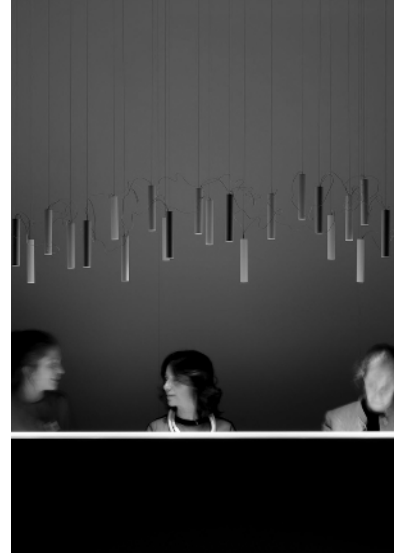

SIMBIOSI

II P L

PLUGLIGHTING.COM
INFO@PLUGLIGHTING.COM

5665 MELROSE AVENUE
STE 108 LOS ANGELES 90038

P. 323 467 5635
F. 323 467 5634