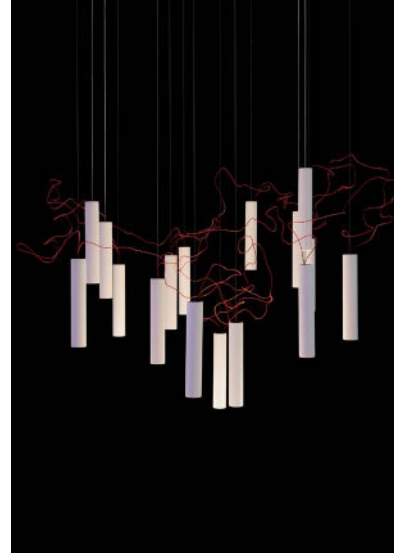

SIMBIOSI

II P L

PLUGLIGHTING.COM
INFO@PLUGLIGHTING.COM

5665 MELROSE AVENUE
STE 108 LOS ANGELES 90038

P. 323 467 5635
F. 323 467 5634