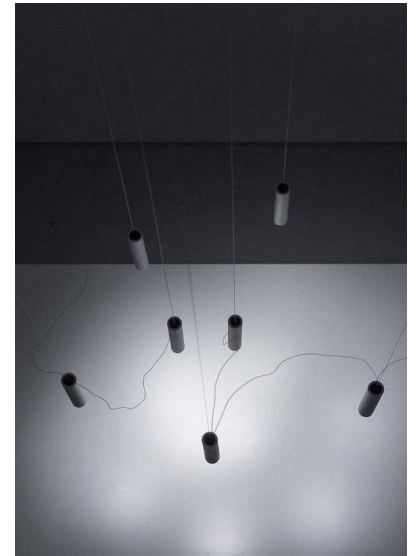

SIMBIOSI

IIPL

PLUGLIGHTING.COM
INFO@PLUGLIGHTING.COM

5665 MELROSE AVENUE
STE 108 LOS ANGELES 90038

P. 323 467 5635
F. 323 467 5634