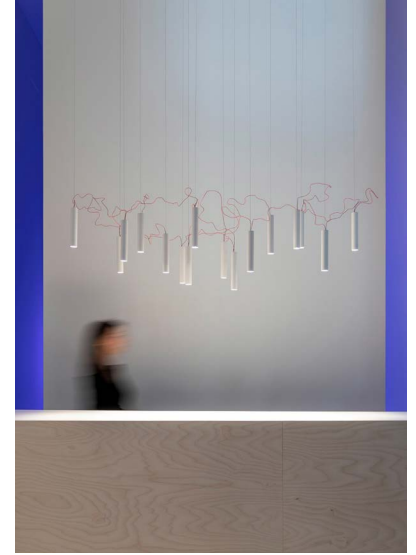

SIMBIOSI

II PL

PLUGLIGHTING.COM
INFO@PLUGLIGHTING.COM

5665 MELROSE AVENUE
STE 108 LOS ANGELES 90038

P. 323 467 5635
F. 323 467 5634