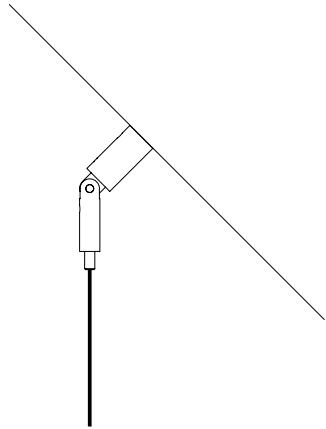

SIMBIOSI

It's a little sleight of hand, based on the possibility to connect the diodes in series using a very low constant power and then very thin wires. You can design the lamp as you like bringing the light wherever you want. The whole appears light and hardly possible.

DETAILS.

FINISH:

MATT WHITE/WHITE CEILING ROSE/RED WIRE

MATT TOTAL BLACK/BLACK CEILING ROSE/ANTHRACITE GRAY WIRE

SHADE SIZE: Ø1.2" X 6.5" H

CANOPY: Ø6.5" X 1.2" H

118" OAH

16W LED 120V

II PL

PLUGLIGHTING.COM
INFO@PLUGLIGHTING.COM

5665 MELROSE AVENUE
STE 108 LOS ANGELES 90038

P. 323 467 5635
F. 323 467 5634

SIMBIOSI

OPTIONAL ACCESSORIES

1A0510000.00.00	STANDARD	SLOPED CEILING FIXING KIT - NICKEL PLATED - 1 PIECE	
		COMPATIBLE LAMPS: MASAI - FOSBURY - MOON 120	
1A0520000.00.00	STANDARD	SLOPED ROSE FIXING KIT - NICKEL PLATED - 1 PIECE	
		COMPATIBLE LAMPS: MOON 60 - MOON 60 DE - MOON 80	
1A0530000.00.00	STANDARD	SLOPED CEILING FIXING HOOK - CHROME PLATED - 1 PIECE	
		COMPATIBLE LAMPS: SIMBIOSI - SHANGHAI	
1A3270300.00.00	MATT WHITE	CLAMP - 1 PIECE	
1A3270400.00.00	MATT BLACK		

SUSPENSION KIT

II PL

PLUGLIGHTING.COM
INFO@PLUGLIGHTING.COM

5665 MELROSE AVENUE
STE 108 LOS ANGELES 90038

P. 323 467 5635
F. 323 467 5634

SIMBIOSI

1A0510000.00.00 - SLOPED CEILING FIXING KIT

1A0530000.00.00 - SLOPED CEILING FIXING HOOK