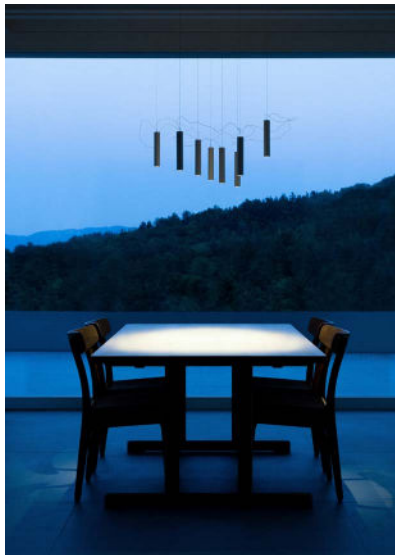

SIMBIOSI

II P L

PLUGLIGHTING.COM
INFO@PLUGLIGHTING.COM

5665 MELROSE AVENUE
STE 108 LOS ANGELES 90038

P. 323 467 5635
F. 323 467 5634