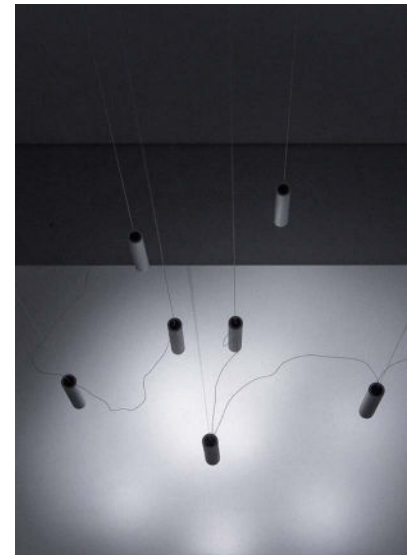

SIMBIOSI

II P L

PLUGLIGHTING.COM
INFO@PLUGLIGHTING.COM

5665 MELROSE AVENUE
STE 108 LOS ANGELES 90038

P. 323 467 5635
F. 323 467 5634