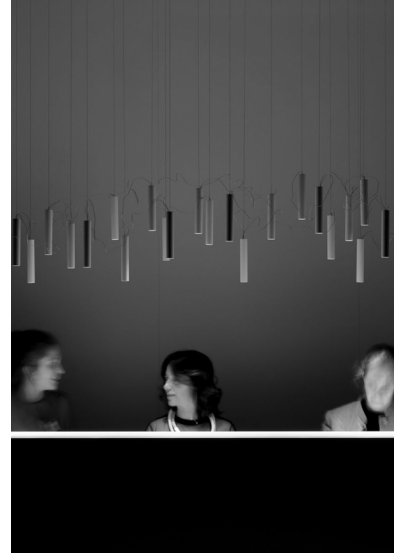

SIMBIOSI

II PL

PLUGLIGHTING.COM
INFO@PLUGLIGHTING.COM

5665 MELROSE AVENUE
STE 108 LOS ANGELES 90038

P. 323 467 5635
F. 323 467 5634