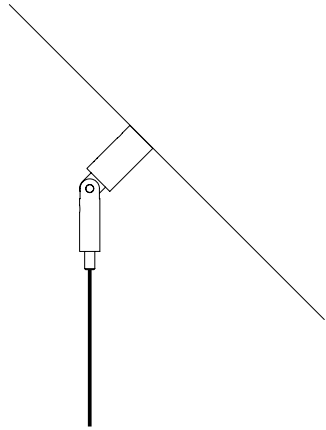

SIMBIOSI

1A0510000.00.00 - SLOPED CEILING FIXING KIT