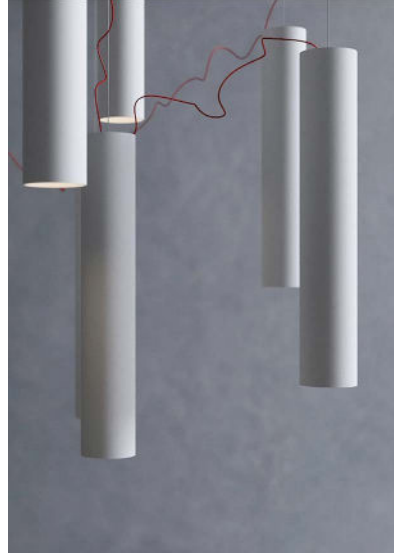

SIMBIOSI

II P L

PLUGLIGHTING.COM
INFO@PLUGLIGHTING.COM

5665 MELROSE AVENUE
STE 108 LOS ANGELES 90038

P. 323 467 5635
F. 323 467 5634