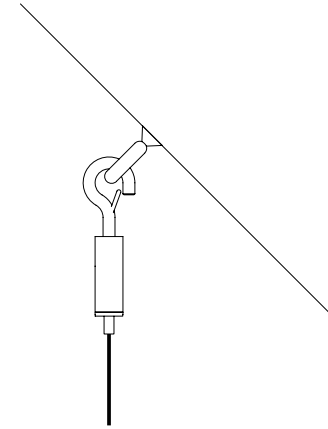

II PL

PLUGLIGHTING.COM
INFO@PLUGLIGHTING.COM

5665 MELROSE AVENUE
STE 108 LOS ANGELES 90038

P. 323 467 5635
F. 323 467 5634

SIMBIOSI

OPTIONAL ACCESSORIES

1A0510000.00.00	STANDARD	SLOPED CEILING FIXING KIT - NICKEL PLATED - 1 PIECE	
		COMPATIBLE LAMPS: MASAI - FOSBURY - MOON 120	
1A0520000.00.00	STANDARD	SLOPED ROSE FIXING KIT - NICKEL PLATED - 1 PIECE	
		COMPATIBLE LAMPS: MOON 60 - MOON 60 DE - MOON 80	
1A0530000.00.00	STANDARD	SLOPED CEILING FIXING HOOK - CHROME PLATED - 1 PIECE	
		COMPATIBLE LAMPS: SIMBIOSI - SHANGHAI	
1A3270300.00.00	MATT WHITE	CLAMP - 1 PIECE	
1A3270400.00.00	MATT BLACK		

SUSPENSION KIT

II PL

PLUGLIGHTING.COM
INFO@PLUGLIGHTING.COM

5665 MELROSE AVENUE
STE 108 LOS ANGELES 90038

P. 323 467 5635
F. 323 467 5634

SIMBIOSI

1A0510000.00.00 - SLOPED CEILING FIXING KIT

1A0530000.00.00 - SLOPED CEILING FIXING HOOK