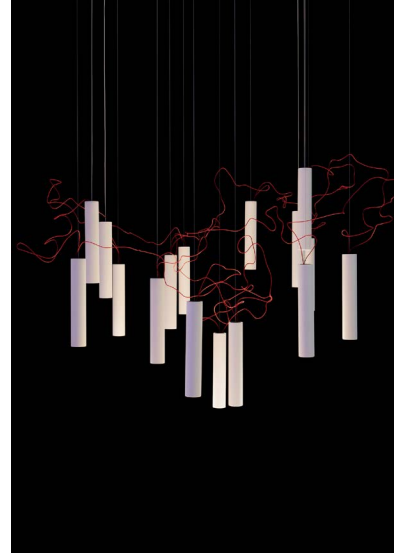

SIMBIOSI

IIPL

PLUGLIGHTING.COM
INFO@PLUGLIGHTING.COM

5665 MELROSE AVENUE
STE 108 LOS ANGELES 90038

P. 323 467 5635
F. 323 467 5634