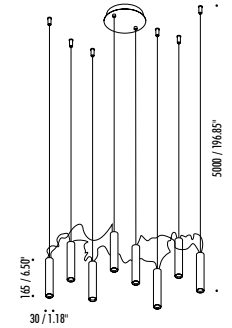

1A2870303.27.01	MATT WHITE - 2700K - DALI	120 V - 60 Hz - 16 W LED 2700K - 931 lm - CRI > 90 / 3000K - 960 lm - CRI > 90
1A2870303.30.01	MATT WHITE - 3000K - DALI	WHITE CEILING ROSE - 304 STAINLESS STEEL SUSPENSION CABLE RED WIRES FOR LED MODULES CONNECTION
1A2870303.27.04	MATT WHITE - 2700K - PUSH	OPTIONAL ACCESSORIES SUSPENSION KIT NOT INCLUDED
1A2870303.30.04	MATT WHITE - 3000K - PUSH	
1A2872603.27.01	MATT TOTAL BLACK - 2700K - DALI	120 V - 60 Hz - 16 W LED 2700K - 931 lm - CRI > 90 / 3000K - 960 lm - CRI > 90
1A2872603.30.01	MATT TOTAL BLACK - 3000K - DALI	BLACK CEILING ROSE - 304 STAINLESS STEEL SUSPENSION CABLE ANTHRACITE GRAY WIRES FOR LED MODULES CONNECTION
1A2872603.27.04	MATT TOTAL BLACK - 2700K - PUSH	OPTIONAL ACCESSORIES SUSPENSION KIT NOT INCLUDED
1A2872603.30.04	MATT TOTAL BLACK - 3000K - PUSH	

II PL

PLUGLIGHTING.COM
INFO@PLUGLIGHTING.COM

5665 MELROSE AVENUE
STE 108 LOS ANGELES 90038

P. 323 467 5635
F. 323 467 5634