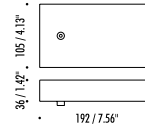

CEILING ROSE

1A3260303.27.04	MATT WHITE - 2700K - PUSH	120 V - 60 Hz - 15.5 W LED
1A3260303.30.04	MATT WHITE - 3000K - PUSH	2700K - 592 lm - CRI > 90 / 3000K - 619 lm - CRI > 90
1A3260803.27.04	BRUSHED BRASS - 2700K - PUSH	WHITE CEILING ROSE - COAXIAL TRANSPARENT CABLE - 304 STAINLESS STEEL SUSPENSION CABLE
1A3260803.30.04	BRUSHED BRASS - 3000K - PUSH	OPTIONAL ACCESSORIES SUSPENSION KIT

II PL

PLUGLIGHTING.COM
INFO@PLUGLIGHTING.COM

5665 MELROSE AVENUE
STE 108 LOS ANGELES 90038

P. 323 467 5635
F. 323 467 5634