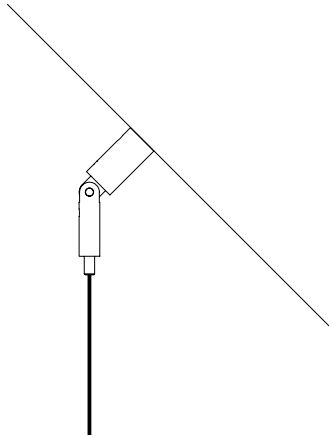

SHANGHAI

1A0510000.00.00 - SLOPED CEILING FIXING KIT