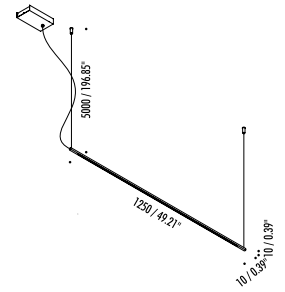

1A3260303.27.04	MATT WHITE - 2700K - PUSH	120 V - 60 Hz - 15.5 W LED
1A3260303.30.04	MATT WHITE - 3000K - PUSH	2700K - 592 lm - CRI > 90 / 3000K - 619 lm - CRI > 90
1A3260803.27.04	BRUSHED BRASS - 2700K - PUSH	WHITE CEILING ROSE - COAXIAL TRANSPARENT CABLE - 304 STAINLESS STEEL SUSPENSION CABLE
1A3260803.30.04	BRUSHED BRASS - 3000K - PUSH	OPTIONAL ACCESSORIES SUSPENSION KIT

II PL

PLUGLIGHTING.COM
INFO@PLUGLIGHTING.COM

5665 MELROSE AVENUE
STE 108 LOS ANGELES 90038

P. 323 467 5635
F. 323 467 5634