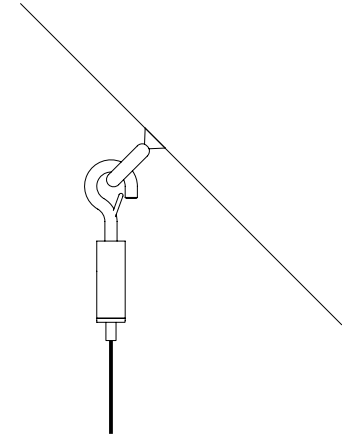

1A0530000.00.00 - SLOPED CEILING FIXING HOOK