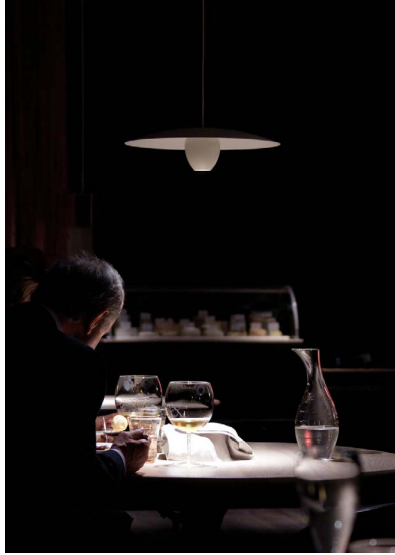

## OVONELPIAT TO

"Light in the plate" is a unique metal suspension lamp that creates a beautiful light for task areas.

Design by: Massimiliano e Raffaele Alajmo, 2010

**DETAILS.**

**FINISH: MATT WHITE/WHITE CABLE/WHITE CEILING ROSE**

**SHADE SIZE: Ø15.7" X 4.2" H**

**CANOPY: Ø5.3" X 1.6" H**

**118" OAH**

**120V - MAX 20W 12V GU4**

**\*BULB NOT INCLUDED.**

OVONELPIATTO

**II PL**

PLUGLIGHTING.COM  
INFO@PLUGLIGHTING.COM