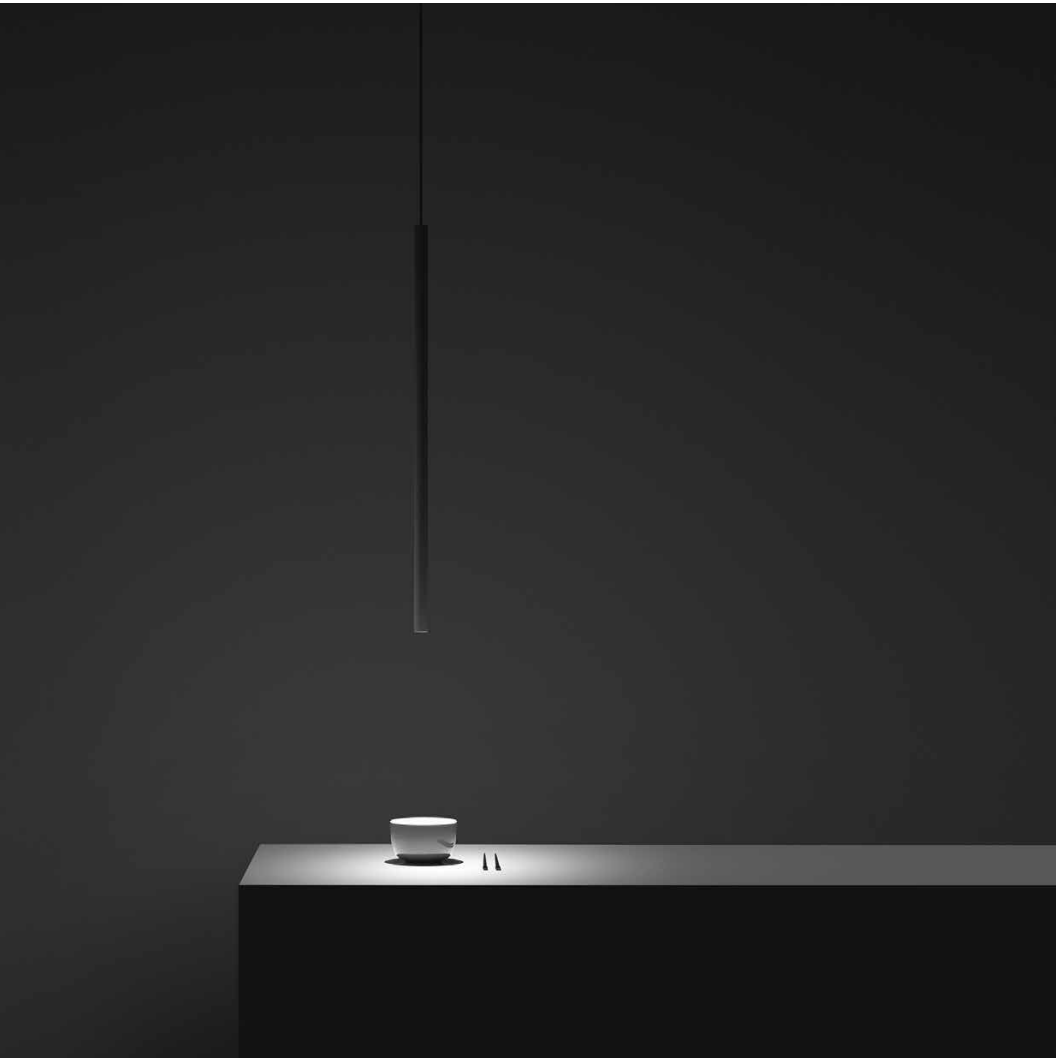

MISS

DESIGN OMAR CARRAGLIA - 2006
SUSPENSION LAMP - METAL

MISS T

IE ENDLESS SYSTEM VERSION AVAILABLE

CEILING ROSE

1A2960303.27.00	MATT WHITE - 2700K - ON/OFF	120 V - 60 Hz - 5,6 W LED
1A2960303.30.00	MATT WHITE - 3000K - ON/OFF	2700K - 290 lm - CRI > 90 / 3000K - 310 lm - CRI > 90 WHITE CEILING ROSE - WHITE CABLE
1A2960403.27.00	MATT BLACK - 2700K - ON/OFF	
1A2960403.30.00	MATT BLACK - 3000K - ON/OFF	
1A2960803.27.00	BRUSHED BRASS - 2700K - ON/OFF	120 V - 60 Hz - 5,6 W LED
1A2960803.30.00	BRUSHED BRASS - 3000K - ON/OFF	2700K - 290 lm - CRI > 90 / 3000K - 310 lm - CRI > 90 BLACK CEILING ROSE - BLACK CABLE
1A2962603.27.00	MATT TOTAL BLACK - 2700K - ON/OFF	
1A2962603.30.00	MATT TOTAL BLACK - 3000K - ON/OFF	

II P L

PLUGLIGHTING.COM
INFO@PLUGLIGHTING.COM

5665 MELROSE AVENUE
STE 108 LOS ANGELES 90038

P. 323 467 5635
F. 323 467 5634