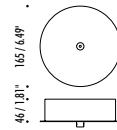

MISS

DIMMABLE VERSIONS

1A2960303.27.01	MATT WHITE - 2700K - DALI	120 V - 60 Hz - 5,6 W LED 2700K - 290 lm - CRI > 90 / 3000K - 310 lm - CRI > 90 WHITE CEILING ROSE - WHITE CABLE
1A2960303.30.01	MATT WHITE - 3000K - DALI	
1A2960303.27.03	MATT WHITE - 2700K - 1-10 V	
1A2960303.30.03	MATT WHITE - 3000K - 1-10 V	
1A2960303.27.04	MATT WHITE - 2700K - PUSH	
1A2960303.30.04	MATT WHITE - 3000K - PUSH	
1A2960403.27.01	MATT BLACK - 2700K - DALI	
1A2960403.30.01	MATT BLACK - 3000K - DALI	
1A2960403.27.03	MATT BLACK - 2700K - 1-10 V	
1A2960403.30.03	MATT BLACK - 3000K - 1-10 V	
1A2960403.27.04	MATT BLACK - 2700K - PUSH	
1A2960403.30.04	MATT BLACK - 3000K - PUSH	
1A2960803.27.01	BRUSHED BRASS - 2700K - DALI	120 V - 60 Hz - 5,6 W LED 2700K - 290 lm - CRI > 90 / 3000K - 310 lm - CRI > 90 BLACK CEILING ROSE - BLACK CABLE
1A2960803.30.01	BRUSHED BRASS - 3000K - DALI	
1A2960803.27.03	BRUSHED BRASS - 2700K - 1-10 V	
1A2960803.30.03	BRUSHED BRASS - 3000K - 1-10 V	
1A2960803.27.04	BRUSHED BRASS - 2700K - PUSH	
1A2960803.30.04	BRUSHED BRASS - 3000K - PUSH	
1A2962603.27.01	MATT TOTAL BLACK - 2700K - DALI	
1A2962603.30.01	MATT TOTAL BLACK - 3000K - DALI	
1A2962603.27.03	MATT TOTAL BLACK - 2700K - 1-10 V	
1A2962603.30.03	MATT TOTAL BLACK - 3000K - 1-10 V	
1A2962603.27.04	MATT TOTAL BLACK - 2700K - PUSH	
1A2962603.30.04	MATT TOTAL BLACK - 3000K - PUSH	

MISS 1

IIPL

PLUGLIGHTING.COM
INFO@PLUGLIGHTING.COM

5665 MELROSE AVENUE
STE 108 LOS ANGELES 90038

P. 323 467 5635
F. 323 467 5634