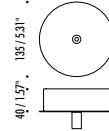

DESIGN OMAR CARRAGLIA - 2006
SUSPENSION LAMP - METAL

MISS T

IE ENDLESS SYSTEM VERSION AVAILABLE

CEILING ROSE