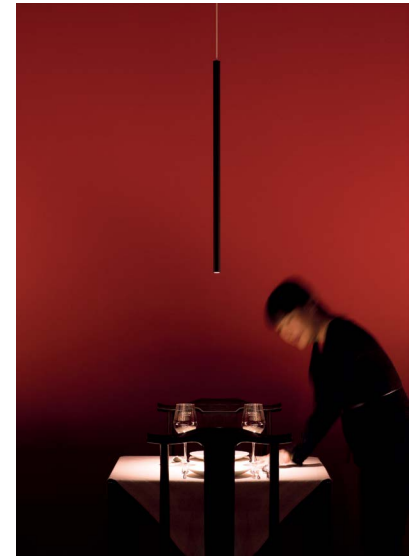

MISS

II PL

PLUGLIGHTING.COM
INFO@PLUGLIGHTING.COM

5665 MELROSE AVENUE
STE 108 LOS ANGELES 90038

P. 323 467 5635
F. 323 467 5634