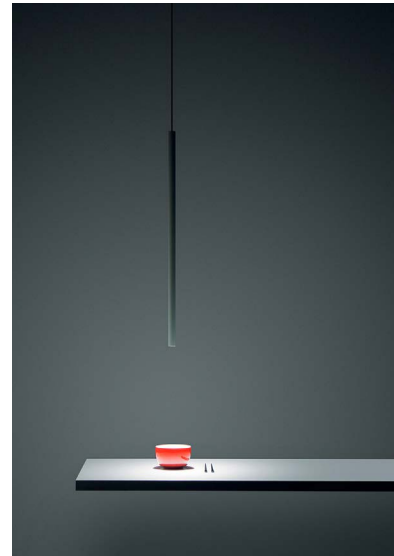

MISS

II PL

PLUGLIGHTING.COM
INFO@PLUGLIGHTING.COM

5665 MELROSE AVENUE
STE 108 LOS ANGELES 90038

P. 323 467 5635
F. 323 467 5634