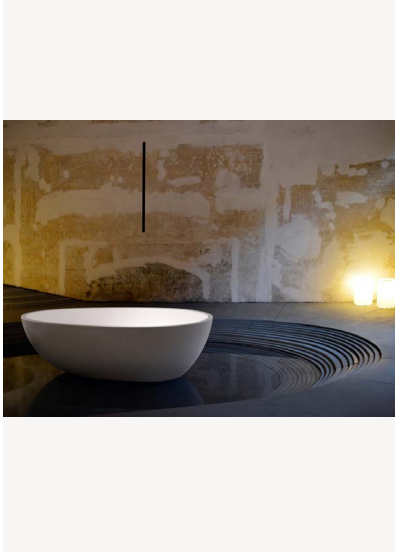

MISS

IIPL

PLUGLIGHTING.COM
INFO@PLUGLIGHTING.COM

5665 MELROSE AVENUE
STE 108 LOS ANGELES 90038

P. 323 467 5635
F. 323 467 5634