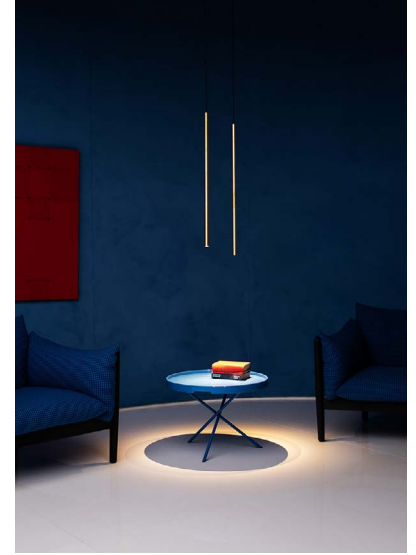

MISS

II PL

PLUGLIGHTING.COM
INFO@PLUGLIGHTING.COM

5665 MELROSE AVENUE
STE 108 LOS ANGELES 90038

P. 323 467 5635
F. 323 467 5634