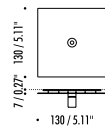

CEILING ROSE

1A2970303.27.00	MATT WHITE - 2700K - ON/OFF	MAX 350 mA DC - 4 W LED 2700K - 290 lm - CRI > 90 / 3000K - 310 lm - CRI > 90
1A2970303.30.00	MATT WHITE - 3000K - ON/OFF	WHITE CEILING ROSE - WHITE CABLE
1A2970403.27.00	MATT BLACK - 2700K - ON/OFF	INSTALLATION ON PLASTERBOARD WITH FLAT ROSE AND MAGNETIC FIXING COMPULSORY INSTALLATION KIT INCLUDED
1A2970403.30.00	MATT BLACK - 3000K - ON/OFF	PLASTERBOARD CUT-OUT 85 x 97 mm / 3.34" x 3.81" - MINIMUM SPACE FOR MOUNTING 120 mm / 4.72" INCLUDES INDEPENDENT DRIVER INPUT 100-240 V - 50/60 Hz
1A2970803.27.00	BRUSHED BRASS - 2700K - ON/OFF	MAX 350 mA DC - 4 W LED 2700K - 290 lm - CRI > 90 / 3000K - 310 lm - CRI > 90
1A2970803.30.00	BRUSHED BRASS - 3000K - ON/OFF	BLACK CEILING ROSE - BLACK CABLE
1A2972603.27.00	MATT TOTAL BLACK - 2700K - ON/OFF	INSTALLATION ON PLASTERBOARD WITH FLAT ROSE AND MAGNETIC FIXING COMPULSORY INSTALLATION KIT INCLUDED
1A2972603.30.00	MATT TOTAL BLACK - 3000K - ON/OFF	PLASTERBOARD CUT-OUT 85 x 97 mm / 3.34" x 3.81" - MINIMUM SPACE FOR MOUNTING 120 mm / 4.72" INCLUDES INDEPENDENT DRIVER INPUT 100-240 V - 50/60 Hz

IIPL

PLUGLIGHTING.COM
INFO@PLUGLIGHTING.COM

5665 MELROSE AVENUE
STE 108 LOS ANGELES 90038

P. 323 467 5635
F. 323 467 5634