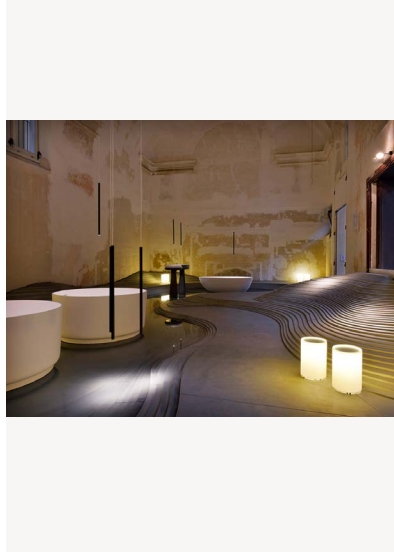

MISS

IIPL

PLUGLIGHTING.COM
INFO@PLUGLIGHTING.COM

5665 MELROSE AVENUE
STE 108 LOS ANGELES 90038

P. 323 467 5635
F. 323 467 5634