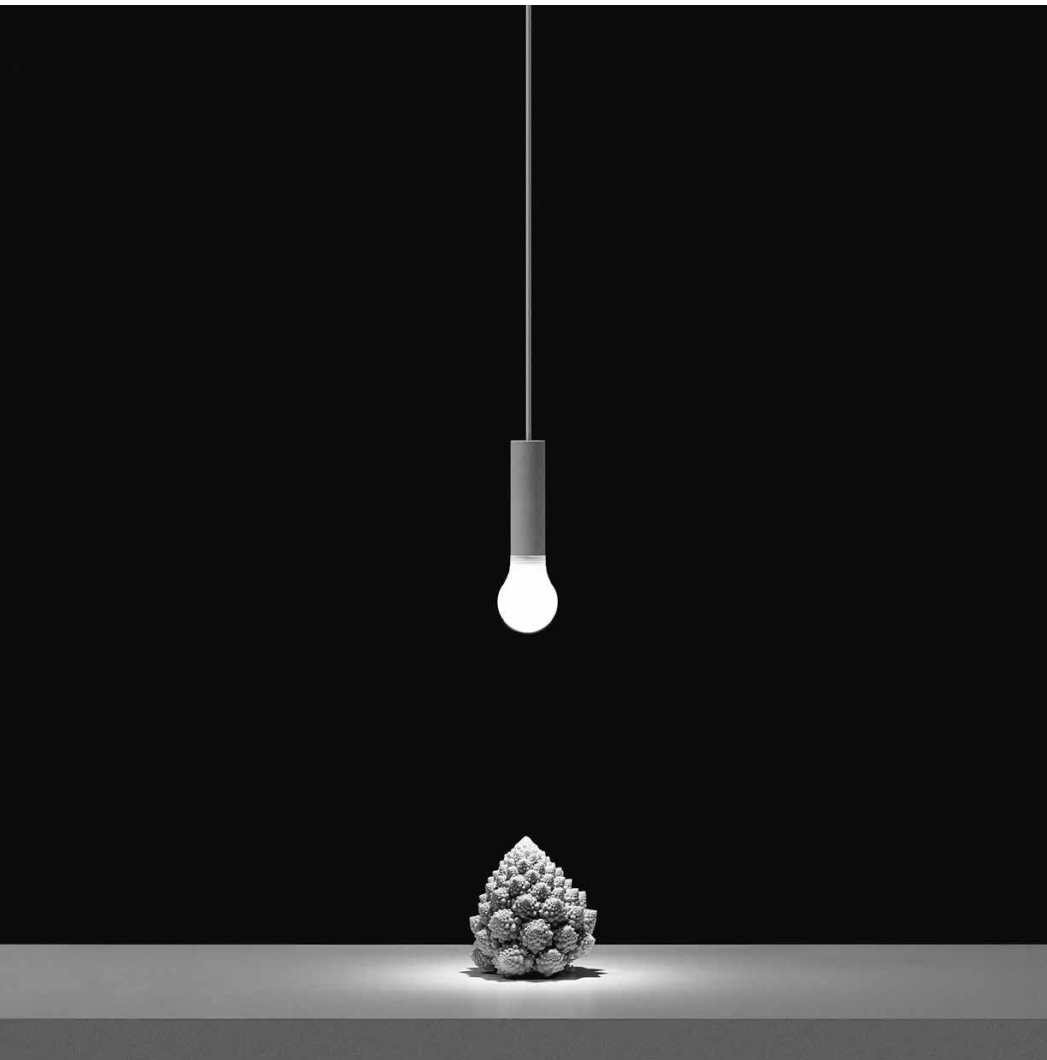

LED IS MORE

DESIGN DAVIDE GROPPÌ - 2011
SUSPENSION LAMP - METHACRYLATE - METAL

LED IS MORE

CEILING ROSE

1A2790303.30.00	MATT WHITE - 3000K - ON/OFF	120 V - 60 Hz - 5,6 W LED - 354 lm - CRI>=90 WHITE CEILING ROSE - WHITE CABLE

II P L

PLUGLIGHTING.COM
INFO@PLUGLIGHTING.COM

5665 MELROSE AVENUE
STE 108 LOS ANGELES 90038

P. 323 467 5635
F. 323 467 5634