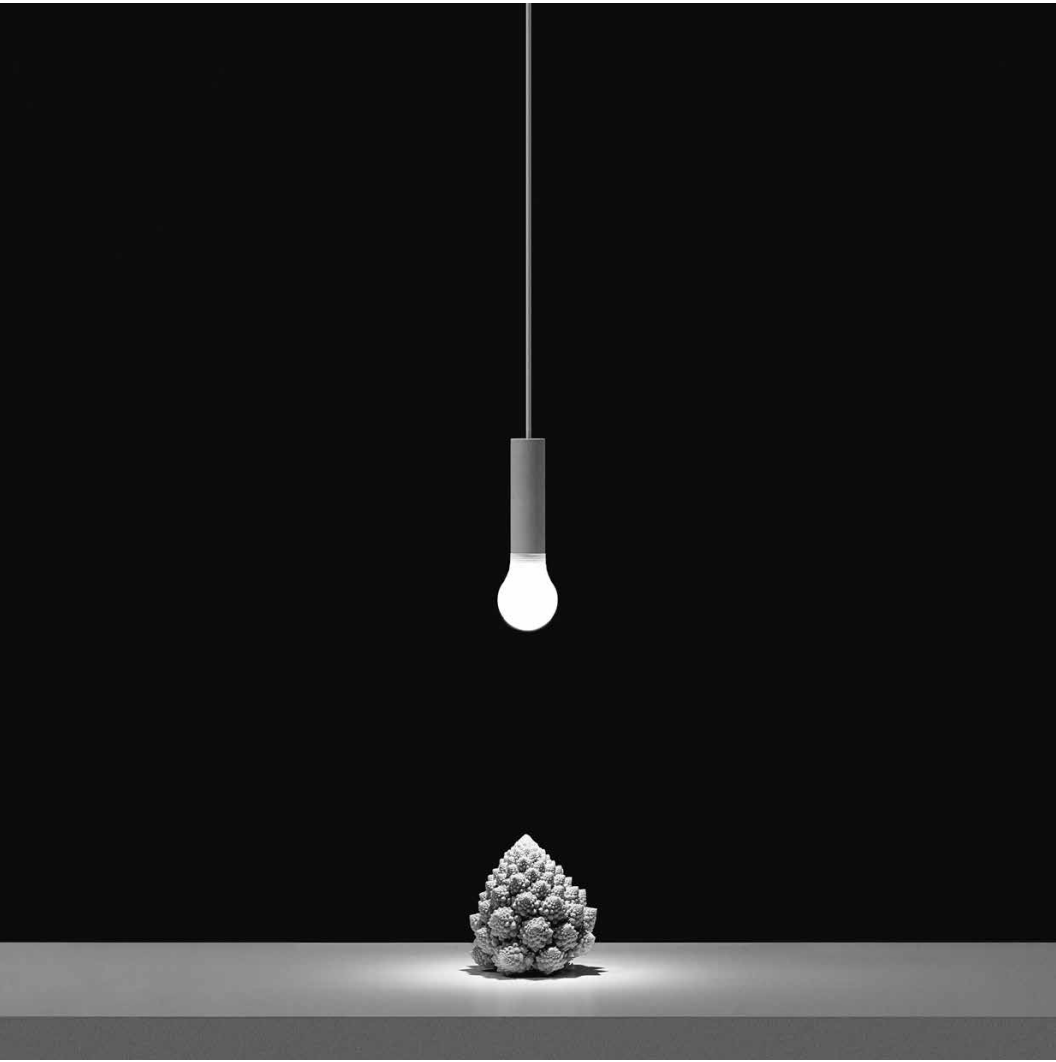

LED IS MORE

DESIGN DAVIDE GROPPI - 2011
SUSPENSION LAMP - METHACRYLATE - METAL

LED IS MORE

CEILING ROSE

1A2790303.30.00	MATT WHITE - 3000K - ON/OFF	120 V - 60 Hz - 5,6 W LED - 354 lm - CRI>=90 WHITE CEILING ROSE - WHITE CABLE

II P L

PLUGLIGHTING.COM
INFO@PLUGLIGHTING.COM

5665 MELROSE AVENUE
STE 108 LOS ANGELES 90038

P. 323 467 5635
F. 323 467 5634