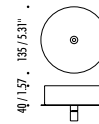

CEILING ROSE

1A2790303.30.00	MATT WHITE - 3000K - ON/OFF	120 V - 60 Hz - 5,6 W LED - 354 lm - CRI>=90 WHITE CEILING ROSE - WHITE CABLE

II P L

PLUGLIGHTING.COM
INFO@PLUGLIGHTING.COM

5665 MELROSE AVENUE
STE 108 LOS ANGELES 90038

P. 323 467 5635
F. 323 467 5634