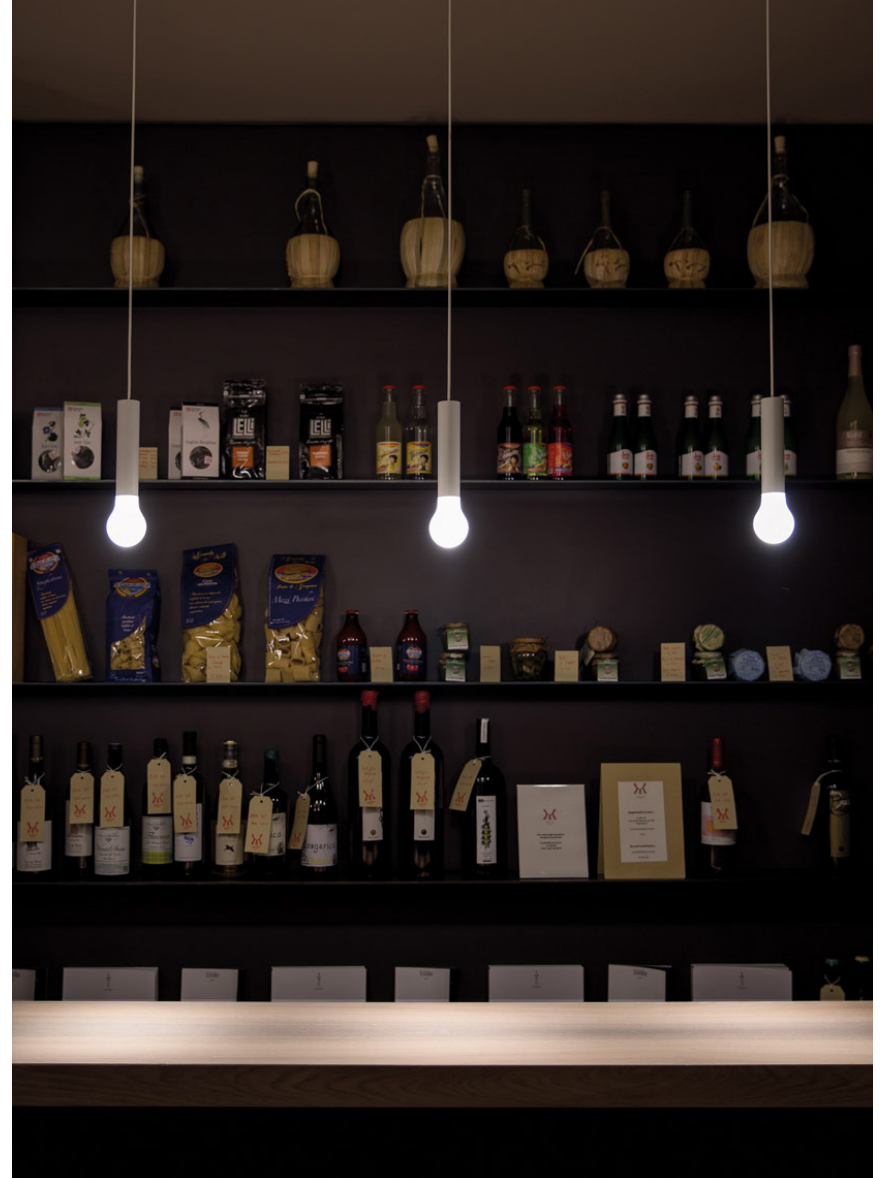

LED IS MORE

II P L

PLUGLIGHTING.COM
INFO@PLUGLIGHTING.COM

5665 MELROSE AVENUE
STE 108 LOS ANGELES 90038

P. 323 467 5635
F. 323 467 5634