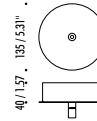

CEILING ROSE

1A2790303.30.00	MATT WHITE - 3000K - ON/OFF	120 V - 60 Hz - 5,6 W LED - 354 lm - CRI>=90 WHITE CEILING ROSE - WHITE CABLE

II P L

PLUGLIGHTING.COM
INFO@PLUGLIGHTING.COM

5665 MELROSE AVENUE
STE 108 LOS ANGELES 90038

P. 323 467 5635
F. 323 467 5634