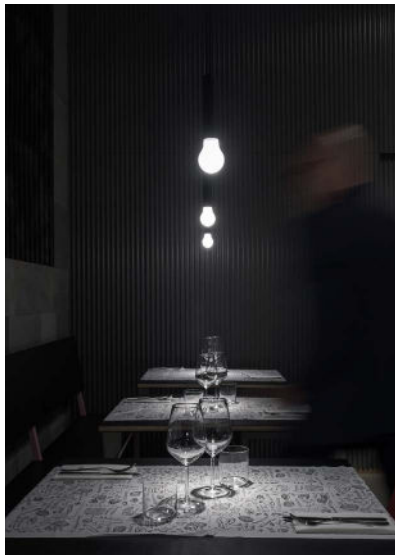

LED IS MORE

II P L

PLUGLIGHTING.COM
INFO@PLUGLIGHTING.COM

5665 MELROSE AVENUE
STE 108 LOS ANGELES 90038

P. 323 467 5635
F. 323 467 5634