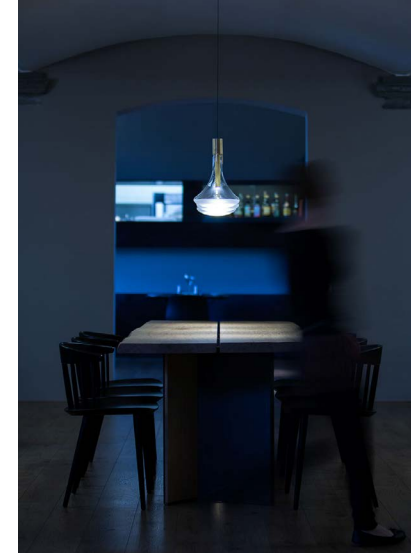

CATHODE

II PL

PLUGLIGHTING.COM
INFO@PLUGLIGHTING.COM

5665 MELROSE AVENUE
STE 108 LOS ANGELES 90038

P. 323 467 5635
F. 323 467 5634