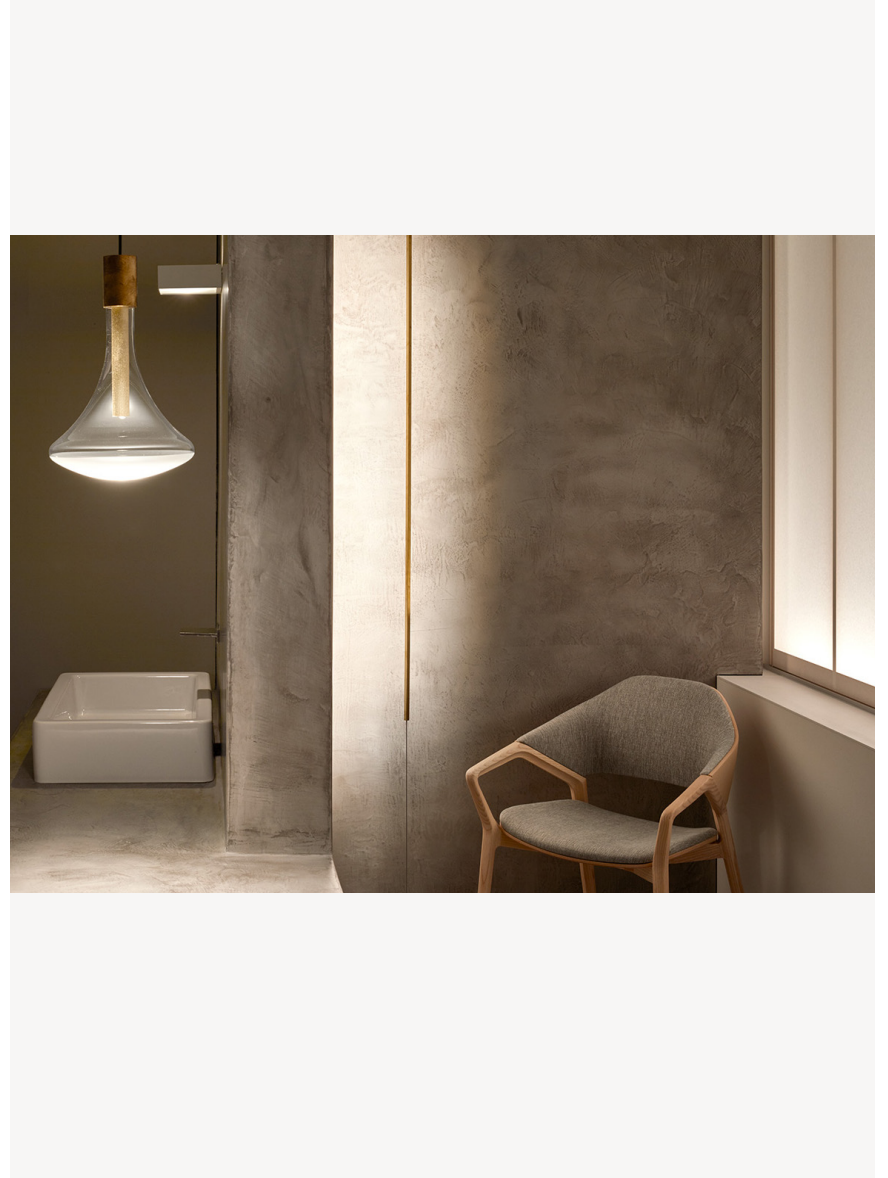

CATHODE

II PL

PLUGLIGHTING.COM
INFO@PLUGLIGHTING.COM

5665 MELROSE AVENUE
STE 108 LOS ANGELES 90038

P. 323 467 5635
F. 323 467 5634