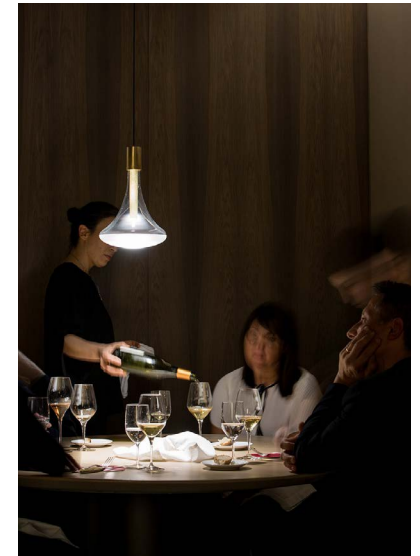

CATHODE

II PL

PLUGLIGHTING.COM
INFO@PLUGLIGHTING.COM

5665 MELROSE AVENUE
STE 108 LOS ANGELES 90038

P. 323 467 5635
F. 323 467 5634