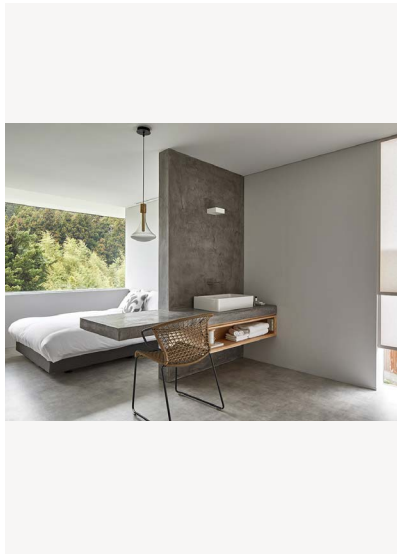

CATHODE

II PL

PLUGLIGHTING.COM
INFO@PLUGLIGHTING.COM

5665 MELROSE AVENUE
STE 108 LOS ANGELES 90038

P. 323 467 5635
F. 323 467 5634