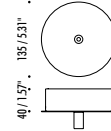

DESIGN OMAR CARRAGLIA - 2015
SUSPENSION LAMP - METAL - BLOWN GLASS

CATHODE 1

IE ENDLESS SYSTEM VERSION AVAILABLE

CEILING ROSE