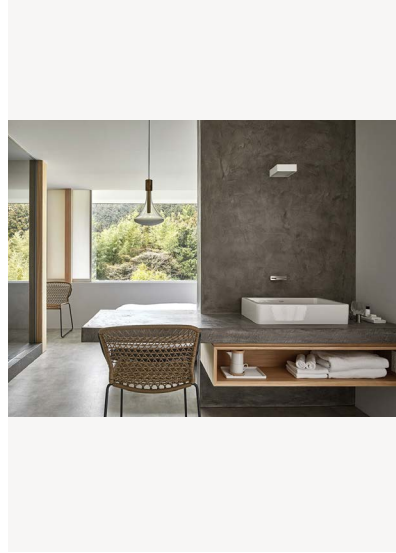

CATHODE

II PL

PLUGLIGHTING.COM
INFO@PLUGLIGHTING.COM

5665 MELROSE AVENUE
STE 108 LOS ANGELES 90038

P. 323 467 5635
F. 323 467 5634