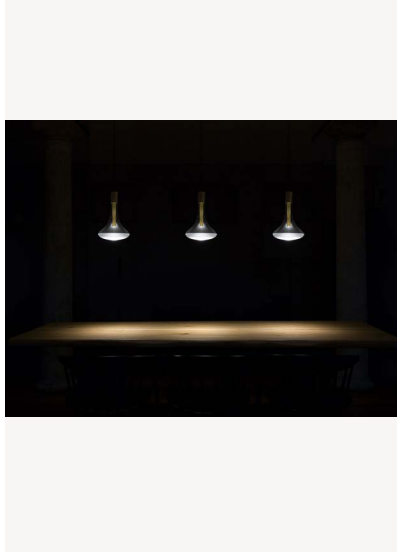

CATHODE

II PL

PLUGLIGHTING.COM
INFO@PLUGLIGHTING.COM

5665 MELROSE AVENUE
STE 108 LOS ANGELES 90038

P. 323 467 5635
F. 323 467 5634