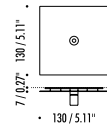

CEILING ROSE

1A2990303.27.00	MATT WHITE - 2700K - ON/OFF	MAX 350 mA DC - 4 W LED 2700K - 264 lm - CRI > 90 / 3000K - 284 lm - CRI > 90
1A2990303.30.00	MATT WHITE - 3000K - ON/OFF	WHITE CEILING ROSE - WHITE CABLE
		INSTALLATION ON PLASTERBOARD WITH FLAT ROSE AND MAGNETIC FIXING
		COMPULSORY INSTALLATION KIT INCLUDED
		PLASTERBOARD CUT-OUT 85 x 97 mm / 3.34" x 3.81" - MINIMUM SPACE FOR MOUNTING 120 mm / 4.72"
		INCLUDES INDEPENDENT DRIVER INPUT 100-240 V - 50/60 Hz
1A2990803.27.00	BRUSHED BRASS - 2700K - ON/OFF	MAX 350 mA DC - 4 W LED 2700K - 264 lm - CRI > 90 / 3000K - 284 lm - CRI > 90
1A2990803.30.00	BRUSHED BRASS - 3000K - ON/OFF	BLACK CEILING ROSE - BLACK CABLE
		INSTALLATION ON PLASTERBOARD WITH FLAT ROSE AND MAGNETIC FIXING
		COMPULSORY INSTALLATION KIT INCLUDED
		PLASTERBOARD CUT-OUT 85 x 97 mm / 3.34" x 3.81" - MINIMUM SPACE FOR MOUNTING 120 mm / 4.72"
		INCLUDES INDEPENDENT DRIVER INPUT 100-240 V - 50/60 Hz