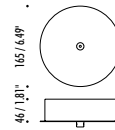

CATHODE

DIMMABLE VERSIONS

1A2980303.27.01	MATT WHITE - 2700K - DALI	120 V - 60 Hz - 5.6 W LED
1A2980303.30.01	MATT WHITE - 3000K - DALI	2700K - 264 lm - CRI > 90 / 3000K - 284 lm - CRI > 90
1A2980303.27.03	MATT WHITE - 2700K - 1-10 V	WHITE CEILING ROSE - WHITE CABLE
1A2980303.30.03	MATT WHITE - 3000K - 1-10 V	
1A2980303.27.04	MATT WHITE - 2700K - PUSH	
1A2980303.30.04	MATT WHITE - 3000K - PUSH	
1A2980803.27.01	BRUSHED BRASS - 2700K - DALI	120 V - 60 Hz - 5.6 W LED
1A2980803.30.01	BRUSHED BRASS - 3000K - DALI	2700K - 264 lm - CRI > 90 / 3000K - 284 lm - CRI > 90
1A2980803.27.03	BRUSHED BRASS - 2700K - 1-10 V	BLACK CEILING ROSE - BLACK CABLE
1A2980803.30.03	BRUSHED BRASS - 3000K - 1-10 V	
1A2980803.27.04	BRUSHED BRASS - 2700K - PUSH	
1A2980803.30.04	BRUSHED BRASS - 3000K - PUSH	

CATHODE 1

II PL

PLUGLIGHTING.COM
INFO@PLUGLIGHTING.COM

5665 MELROSE AVENUE
STE 108 LOS ANGELES 90038

P. 323 467 5635
F. 323 467 5634