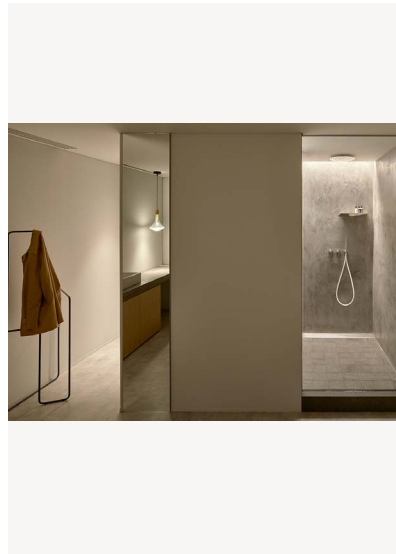

CATHODE

II PL

PLUGLIGHTING.COM
INFO@PLUGLIGHTING.COM

5665 MELROSE AVENUE
STE 108 LOS ANGELES 90038

P. 323 467 5635
F. 323 467 5634