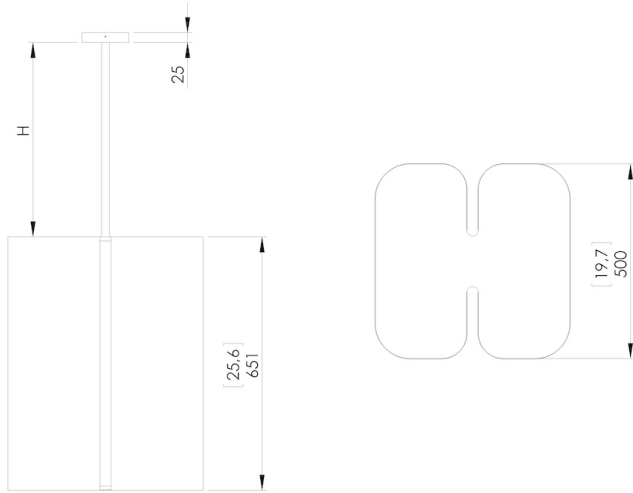

BRASILIA S

White lacquered aluminum structure and stem finished in mirror nickel. Shade is in white polycarbonate with paper diffusion material.

For mounting, make sure ceiling is straight. If necessary please reinforce the ceiling at the plate.

Design by: Michel Boyer

DETAILS.

SHADE SIZE: 19.7" D X 25.6" H DROP TO BE SPECIFIED UP TO 78.7" (2M).
LONGER DROP UPON REQUEST.

54W 2200K; 120-24V, 0-10V DIMMING
3000 LM, 95 CRI

*DIMMING MODULE REQUIRED WITH 24V REMOTE DRIVER.

**ALTERNATIVE LED COLOR AVAILABLE, PLEASE CALL SHOWROOM FOR MORE INFO.

WEIGHT: 30.7 LBS

BRASILIA S

II PL

PLUGLIGHTING.COM
INFO@PLUGLIGHTING.COM

5665 MELROSE AVENUE
STE 108 LOS ANGELES 90038

P. 323 467 5635
F. 323 467 5634

Dimensions in mm [inches]

Silhouette : 175cm / 69in