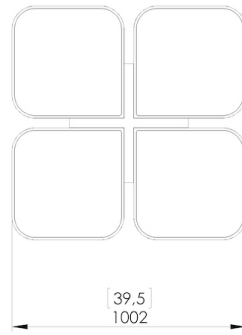

BRASILIA L

White lacquered aluminum structure and stem. Shade is in white polycarbonate with paper diffusion material.

For mounting, make sure ceiling is straight. If necessary, please reinforce the ceiling at the plate.

Design by: Michel Boyer

DETAILS.

SHADE SIZE: 39" D X 43.3" H; DROP TO BE SPECIFIED UP TO 78.7" (2M).
LONGER DROP UPON REQUEST.

230W LED; 0-10V DIMMABLE
2200K, 95 CRI, 11800 LM

*DIMMING MODULE REQUIRED WITH 24V REMOTE DRIVER.

**ALTERNATIVE LED COLOR AVAILABLE, PLEASE CALL SHOWROOM
FOR MORE INFO.

WEIGHT: 110 LBS

BRASILIA L

II PL

PLUGLIGHTING.COM
INFO@PLUGLIGHTING.COM

5665 MELROSE AVENUE
STE 108 LOS ANGELES 90038

P. 323 467 5635
F. 323 467 5634

II P L

PLUGLIGHTING.COM
INFO@PLUGLIGHTING.COM

5665 MELROSE AVENUE
STE 108 LOS ANGELES 90038

P. 323 467 5635
F. 323 467 5634

Dimensions in mm

Silhouette : 175cm / 69in