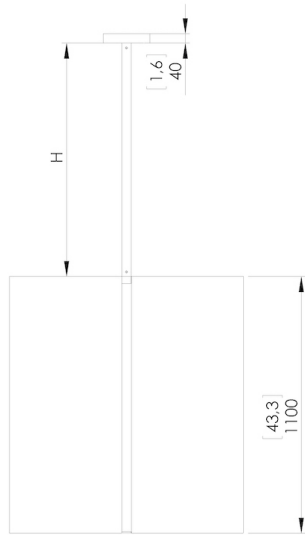

Design by: Michel Boyer

DETAILS.

SHADE SIZE: 39" D X 43.3" H; DROP TO BE SPECIFIED UP TO 78.7" (2M).
LONGER DROP UPON REQUEST.

230W LED; 0-10V DIMMABLE
2200K, 95 CRI, 11800 LM

*DIMMING MODULE REQUIRED WITH 24V REMOTE DRIVER.

**ALTERNATIVE LED COLOR AVAILABLE, PLEASE CALL SHOWROOM
FOR MORE INFO.

WEIGHT: 110 LBS

BRASILIA L

II PL

PLUGLIGHTING.COM
INFO@PLUGLIGHTING.COM

5665 MELROSE AVENUE
STE 108 LOS ANGELES 90038

P. 323 467 5635
F. 323 467 5634

II P L

PLUGLIGHTING.COM
INFO@PLUGLIGHTING.COM

5665 MELROSE AVENUE
STE 108 LOS ANGELES 90038

P. 323 467 5635
F. 323 467 5634

Dimensions in mm

Silhouette : 175cm / 69in