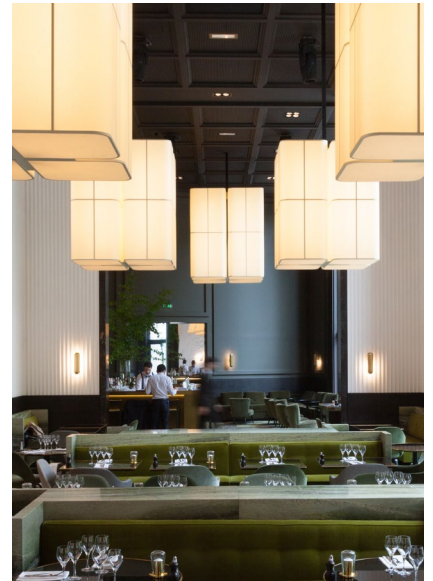

BRASILIA L

II PL

PLUGLIGHTING.COM
INFO@PLUGLIGHTING.COM

5665 MELROSE AVENUE
STE 108 LOS ANGELES 90038

P. 323 467 5635
F. 323 467 5634