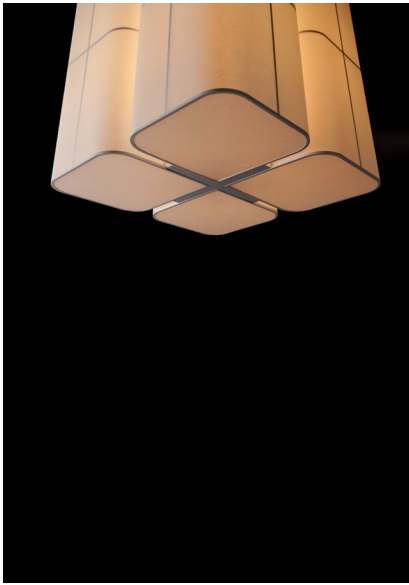

BRASILIA L

II PL

PLUGLIGHTING.COM
INFO@PLUGLIGHTING.COM

5665 MELROSE AVENUE
STE 108 LOS ANGELES 90038

P. 323 467 5635
F. 323 467 5634