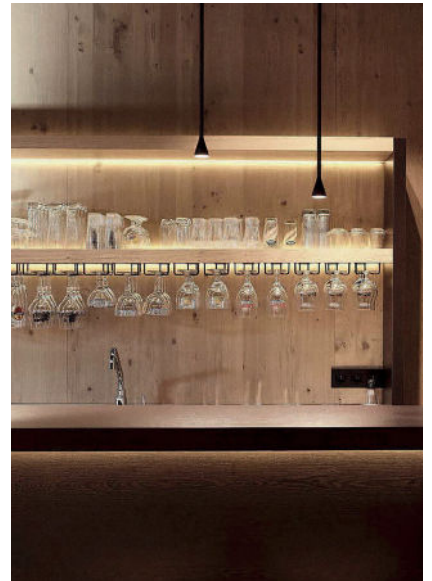

AUSTERE SOLTAIRE