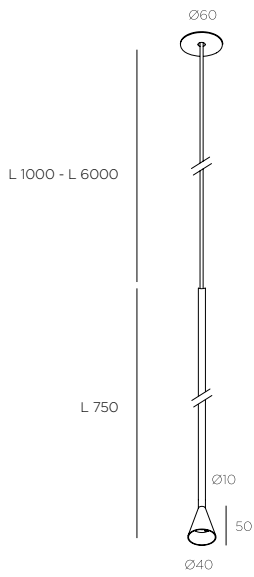

AUSTERE SOLTAIRE

Suspended fixture made from lacquered brass with a small and simple lamp for false or concrete ceilings. Fixed rod and rod with power cord, please confirm.

Also available as table, ceiling, wall and floor lamp.

POWER CORD AVAILABLE IN: BLACK -OR- WHITE

SHADE: Ø1.6" X 2" H

STANDARD ROSE: Ø2.4" (DOES NOT COVER US J-BOX.)

US SCREWED ROSE: Ø4.5"

FIXED ROD: MAX 38.9" H

POWER CORD: MIN 39.4" - MAX 236.2" WITH LONG ROD 29.5" H

1 X 6.2W LED (INCLUDED), 2700K 600 LM

110V 93 CRI / 350MA, IP50

*1-10V DIMMABLE DRIVER AVAILABLE.

AUSTERE SOLTAIRE

AUSTERE SOLTAIRE

AUSTERE-Solitaire RL

Design by Hans Verstuyft

AUSTERE-Solitaire RF

Design by Hans Verstuyft

Material

brass

Finish

black - brass - white - gunmetal

Lightsource

1 x LED array (included) 6,2W
warm white : 2700K - 600lm - CRI >90

Connection