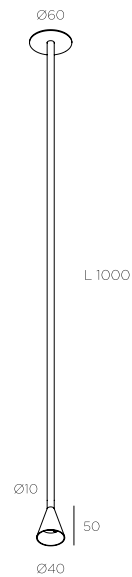

AUSTERE-Solitaire RF

Design by Hans Verstuyft

Material

brass

Finish

black - brass - white - gunmetal

Lightsource

1 x LED array (included) 6,2W
warm white : 2700K - 600lm - CRI >90

Connection

350mA - driver excluded

Specifications

indoor
ceiling mounting
class III
IP40

Material

brass

Finish

black - brass - white - gunmetal

Lightsource

1 x LED array (included) 6,2W
warm white : 2700K - 600lm - CRI >90

Connection

350mA - driver excluded

Specifications

indoor
ceiling mounting
class III
IP40