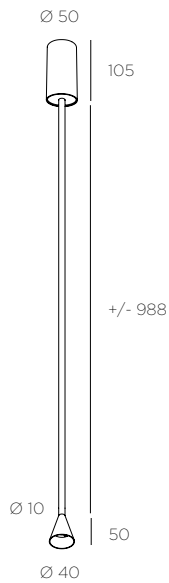

AUSTERE SOLTAIRE

Suspended fixture made from lacquered brass with a small and simple lamp for false or concrete ceilings. Fixed rod and rod with power cord, please confirm.

Also available as table, ceiling, wall and floor lamp.

POWER CORD AVAILABLE IN: BLACK -OR- WHITE

SHADE: Ø1.6" X 2" H

STANDARD ROSE: Ø2.4" (DOES NOT COVER US J-BOX.)

US SCREWED ROSE: Ø4.5"

FIXED ROD: MAX 38.9" H

POWER CORD: MIN 39.4" - MAX 236.2" WITH LONG ROD 29.5" H

Design by Hans Verstuyft

Material

brass

Finish

black - brass - white - gunmetal

Lightsource

1 x LED array (included) 6,2W
warm white : 2700K - 600lm - CRI >90

Connection

Material

brass

Finish

black / brass / white / gunmetal

Lightsource

1 x LED array (included) 6.2W

warm white : 2700K - 600lm - CRI >93

Connection