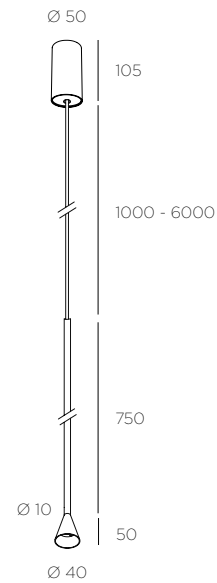

POWER CORD AVAILABLE IN: BLACK -OR- WHITE

SHADE: Ø1.6" X 2" H

STANDARD ROSE: Ø2.4" (DOES NOT COVER US J-BOX.)

US SCREWED ROSE: Ø4.5"

FIXED ROD: MAX 38.9" H

POWER CORD: MIN 39.4" - MAX 236.2" WITH LONG ROD 29.5" H

Design by Hans Verstuyft

Material

brass

Finish

black - brass - white - gunmetal

Lightsource

1 x LED array (included) 6,2W
warm white : 2700K - 600lm - CRI >90

Connection

350mA - driver excluded

Specifications

indoor
ceiling mounting
class III
IP40

Material

brass

Finish

black - brass - white - gunmetal

Lightsource

Material

brass

Finish

black / brass / white / gunmetal

Lightsource

1 x LED array (included) 6.2W

warm white : 2700K - 600lm - CRI >93

Connection