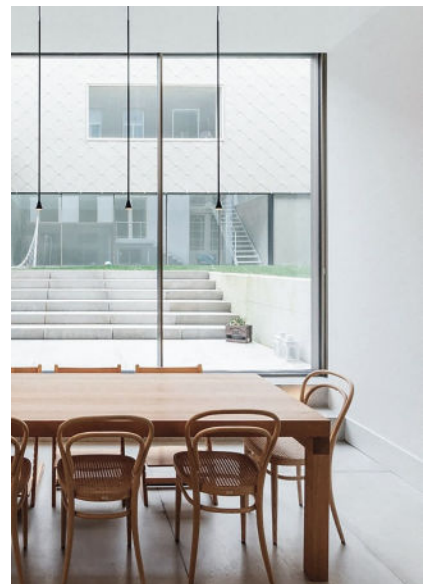

AUSTERE SOLTAIRE