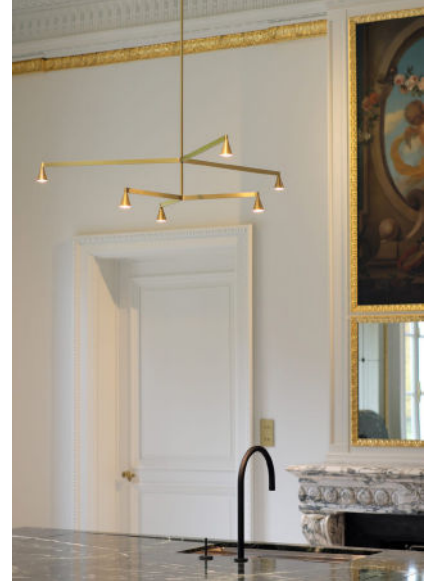

AUSTERE CHANDELIER