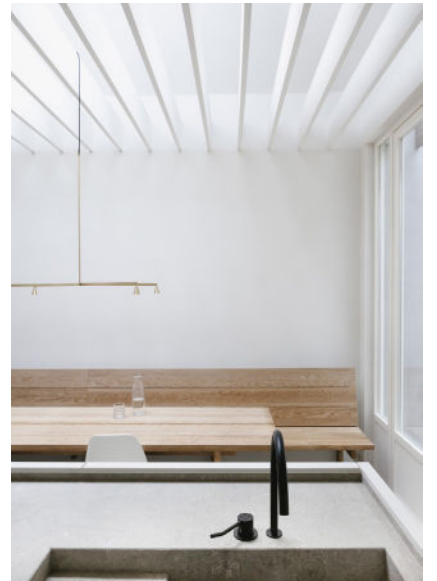

AUSTERE CHANDELIER