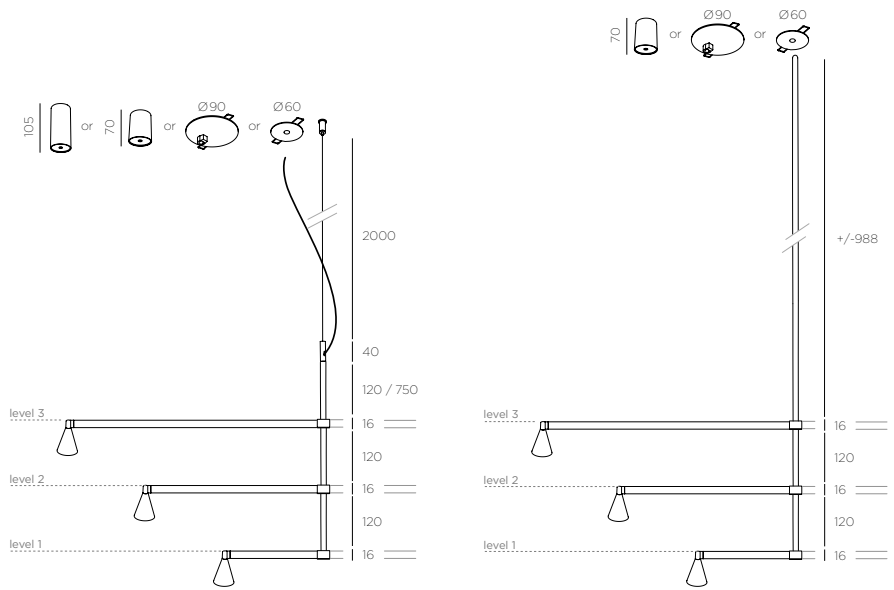

AUSTERE-CHANDELIER

Design by Hans Verstuyft

Material

brass

Finish

brass

Lightsource

3, 4, 6, 8, 9 or 12 x LED array
(included) 6,2W
warm white : 2700K - 600lm - CRI >90

Connection

350mA - driver required

Specifications

indoor
ceiling mounting
class III
IP40