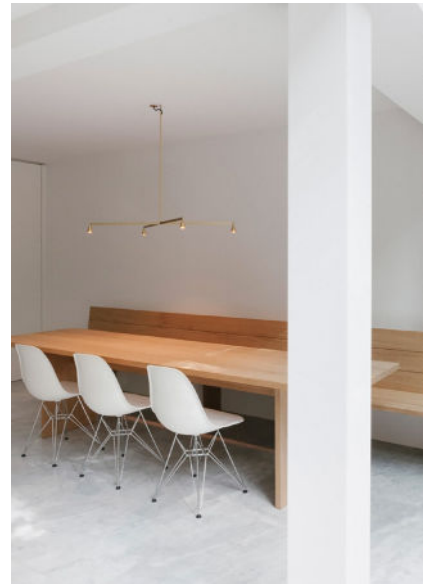

AUSTERE CHANDELIER