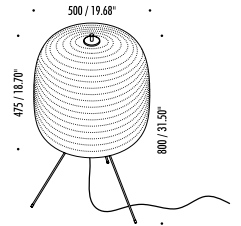

IP65

SHOJI OUTDOOR