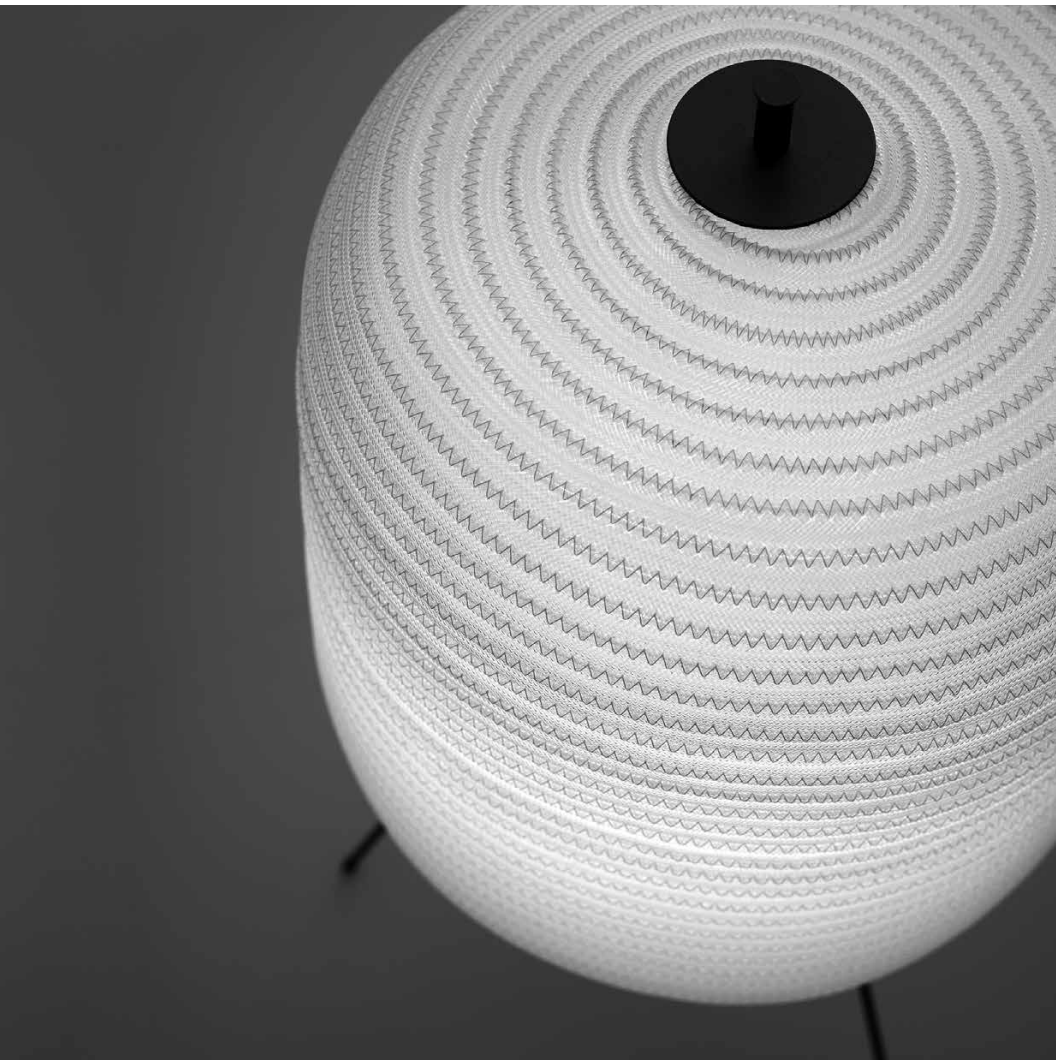

SHOJI OUTDOOR