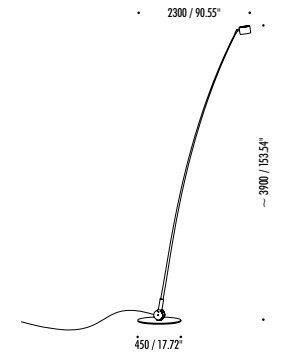

Compasso d'Oro ADI
Award 2014

IP65