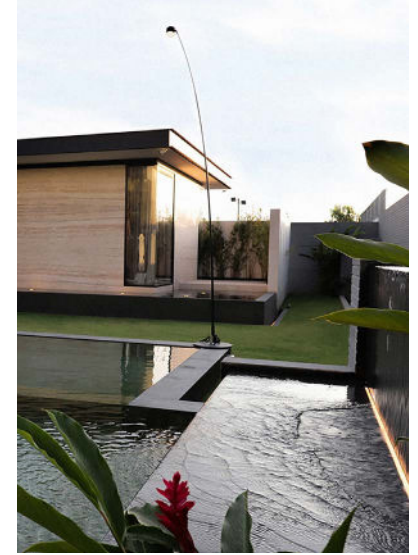

SAMPEI OUTDOOR

IIPL

PLUGLIGHTING.COM
INFO@PLUGLIGHTING.COM

5665 MELROSE AVENUE
STE 108 LOS ANGELES 90038

P. 323 467 5635
F. 323 467 5634