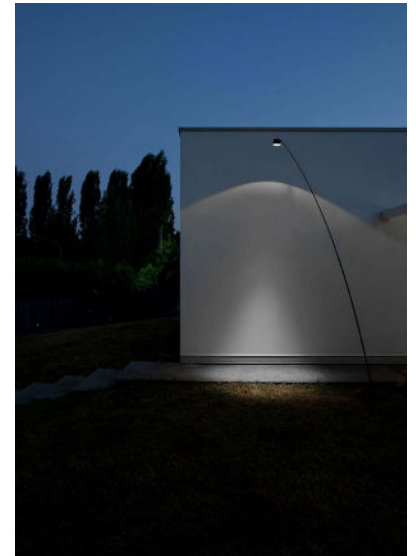

SAMPEI OUTDOOR

II P L

PLUGLIGHTING.COM
INFO@PLUGLIGHTING.COM

5665 MELROSE AVENUE
STE 108 LOS ANGELES 90038

P. 323 467 5635
F. 323 467 5634