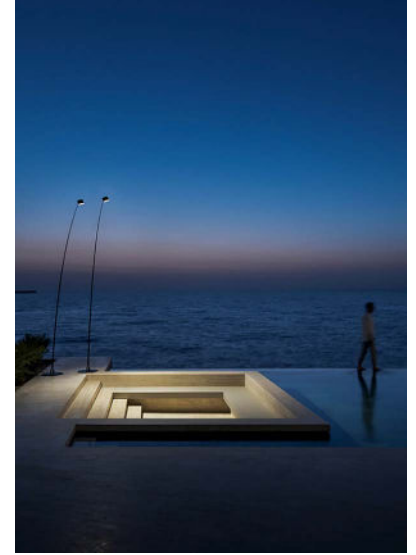

SAMPEI OUTDOOR

II P L

PLUGLIGHTING.COM
INFO@PLUGLIGHTING.COM

5665 MELROSE AVENUE
STE 108 LOS ANGELES 90038

P. 323 467 5635
F. 323 467 5634