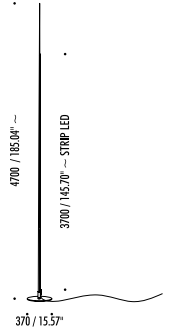

IP65

ORIGINE OUTDOOR