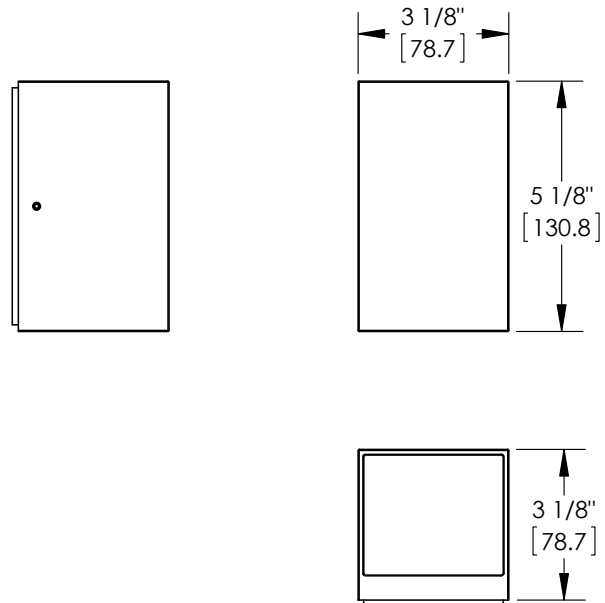

MOUNTING:

Mounts directly to standard single-gang electrical junction boxes.

SAMPLE ORDER SPECIFICATION:

HL-1182-AA-8LED-12

RATING:

Wet/damp/dry location.

MADE IN THE USA

CATALOG NUMBER: