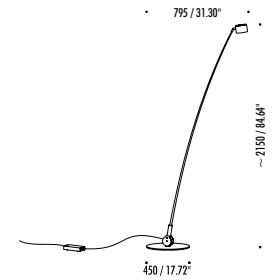

1A3730303.27.06	MATT WHITE - 2700K	120 V - 60 Hz - MAX 17 W LED 2700K - 1370 lm - CRI > 90 / 3000K - 1456 lm - CRI > 90
1A3730303.30.06	MATT WHITE - 3000K	WHITE CABLE - ADJUSTABLE DIMMER DARKLIGHT ACCESSORY NOT INCLUDED
1A3730403.27.06	MATT BLACK - 2700K	120 V - 60 Hz - MAX 17 W LED 2700K - 1370 lm - CRI > 90 / 3000K - 1456 lm - CRI > 90
1A3730403.30.06	MATT BLACK - 3000K	BLACK CABLE - ADJUSTABLE DIMMER DARKLIGHT ACCESSORY NOT INCLUDED

OPTIONAL ACCESSORIES

1A1210000.00.00	STANDARD	DARKLIGHT FOR LED MODULE

II PL

PLUGLIGHTING.COM
INFO@PLUGLIGHTING.COM

5665 MELROSE AVENUE
STE 108 LOS ANGELES 90038

P. 323 467 5635
F. 323 467 5634