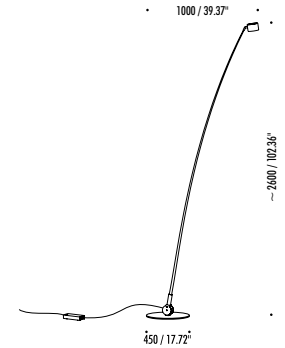

1A3750303.27.06	MATT WHITE - 2700K	120 V - 60 Hz - MAX 17 W LED 2700K - 1370 lm - CRI > 90 / 3000K - 1456 lm - CRI > 90
1A3750303.30.06	MATT WHITE - 3000K	WHITE CABLE - ADJUSTABLE DIMMER DARKLIGHT ACCESSORY NOT INCLUDED
1A3750403.27.06	MATT BLACK - 2700K	120 V - 60 Hz - MAX 17 W LED 2700K - 1370 lm - CRI > 90 / 3000K - 1456 lm - CRI > 90
1A3750403.30.06	MATT BLACK - 3000K	BLACK CABLE - ADJUSTABLE DIMMER DARKLIGHT ACCESSORY NOT INCLUDED

OPTIONAL ACCESSORIES

1A1210000.00.00	STANDARD	DARKLIGHT FOR LED MODULE

IIPL

PLUGLIGHTING.COM
INFO@PLUGLIGHTING.COM

5665 MELROSE AVENUE
STE 108 LOS ANGELES 90038

P. 323 467 5635
F. 323 467 5634