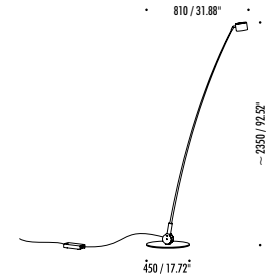

1A3740303.27.06	MATT WHITE - 2700K	120 V - 60 Hz - MAX 17 W LED 2700K - 1370 lm - CRI > 90 / 3000K - 1456 lm - CRI > 90
1A3740303.30.06	MATT WHITE - 3000K	WHITE CABLE - ADJUSTABLE DIMMER DARKLIGHT ACCESSORY NOT INCLUDED
1A3740403.27.06	MATT BLACK - 2700K	120 V - 60 Hz - MAX 17 W LED 2700K - 1370 lm - CRI > 90 / 3000K - 1456 lm - CRI > 90
1A3740403.30.06	MATT BLACK - 3000K	BLACK CABLE - ADJUSTABLE DIMMER DARKLIGHT ACCESSORY NOT INCLUDED

OPTIONAL ACCESSORIES

1A1210000.00.00	STANDARD	DARKLIGHT FOR LED MODULE

5665 MELROSE AVENUE
STE 108 LOS ANGELES 90038

P. 323 467 5635
F. 323 467 5634