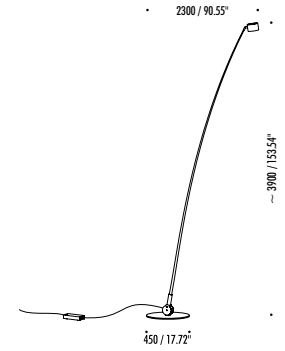

DESIGN ENZO CALABRESE - DAVIDE GROPPI - 2011
FLOOR LAMP - FIBERGLASS - METAL

SAMPEI 440

DRIVER