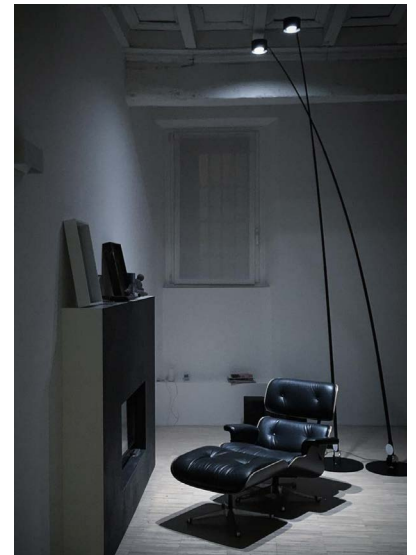

BASE: Ø17.7"

MAX 17W LED 120V

3000K, 1456 LM (1584 LM FOR SAMPEI 440)

*AVAILABLE IN 2700K.

DIMMER ON SWITCH

UL LISTED

SAMPEI

IIPL