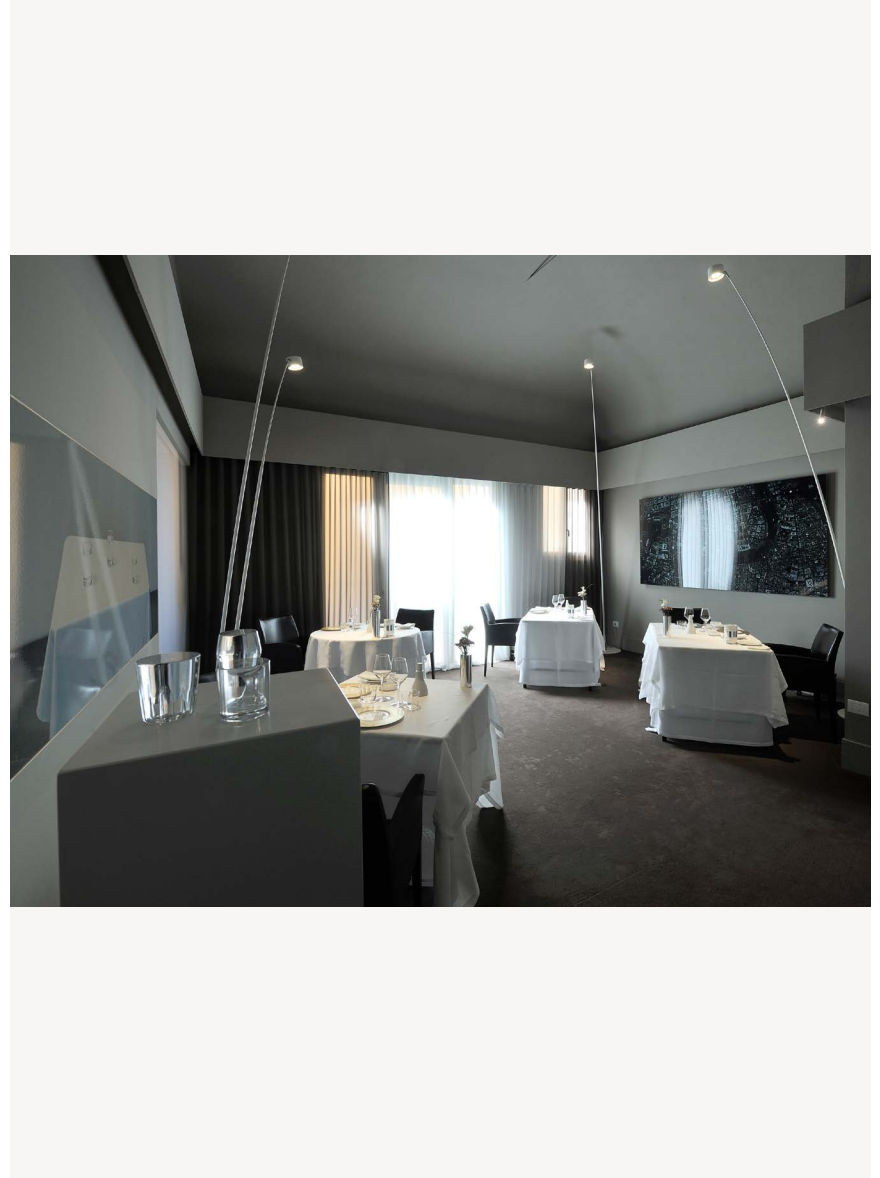

SAMPEI

IIPL

PLUGLIGHTING.COM
INFO@PLUGLIGHTING.COM

5665 MELROSE AVENUE
STE 108 LOS ANGELES 90038

P. 323 467 5635
F. 323 467 5634