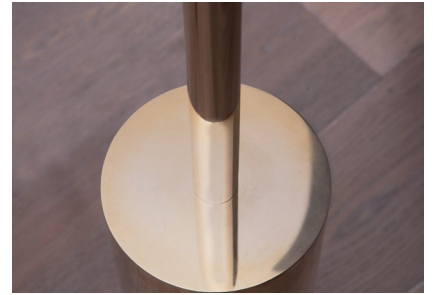

PARISIENNE MO

II P L

PLUGLIGHTING.COM
INFO@PLUGLIGHTING.COM

5665 MELROSE AVENUE
STE 108 LOS ANGELES 90038

P. 323 467 5635
F. 323 467 5634