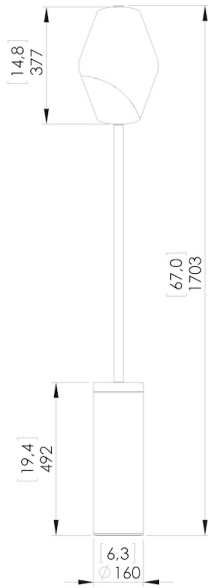

## PARISIENNE MO

Aluminum and brass structure in gold finish. Glass shade with partially sandblasted detail.

Design by: Regis Botta

### DETAILS.

SIZE: 67" H X Ø10" BASE X 14.8" H SHADE

13 W LED; 0-10V DIMMABLE  
2200K, 95 CRI, 600 LM

POWER CABLE: 78.7" L

INTEGRAL DRIVER  
WEIGHT: 57.3 LBS

PARISIENNE MO

II PL

PLUGLIGHTING.COM  
INFO@PLUGLIGHTING.COM

Dimensions in mm [inches]

Silhouette : 175cm / 69in