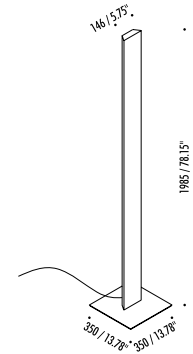

DESIGN OMAR CARRAGLIA - 2005
FLOOR LAMP - METAL - POLYCARBONATE

MOVIE