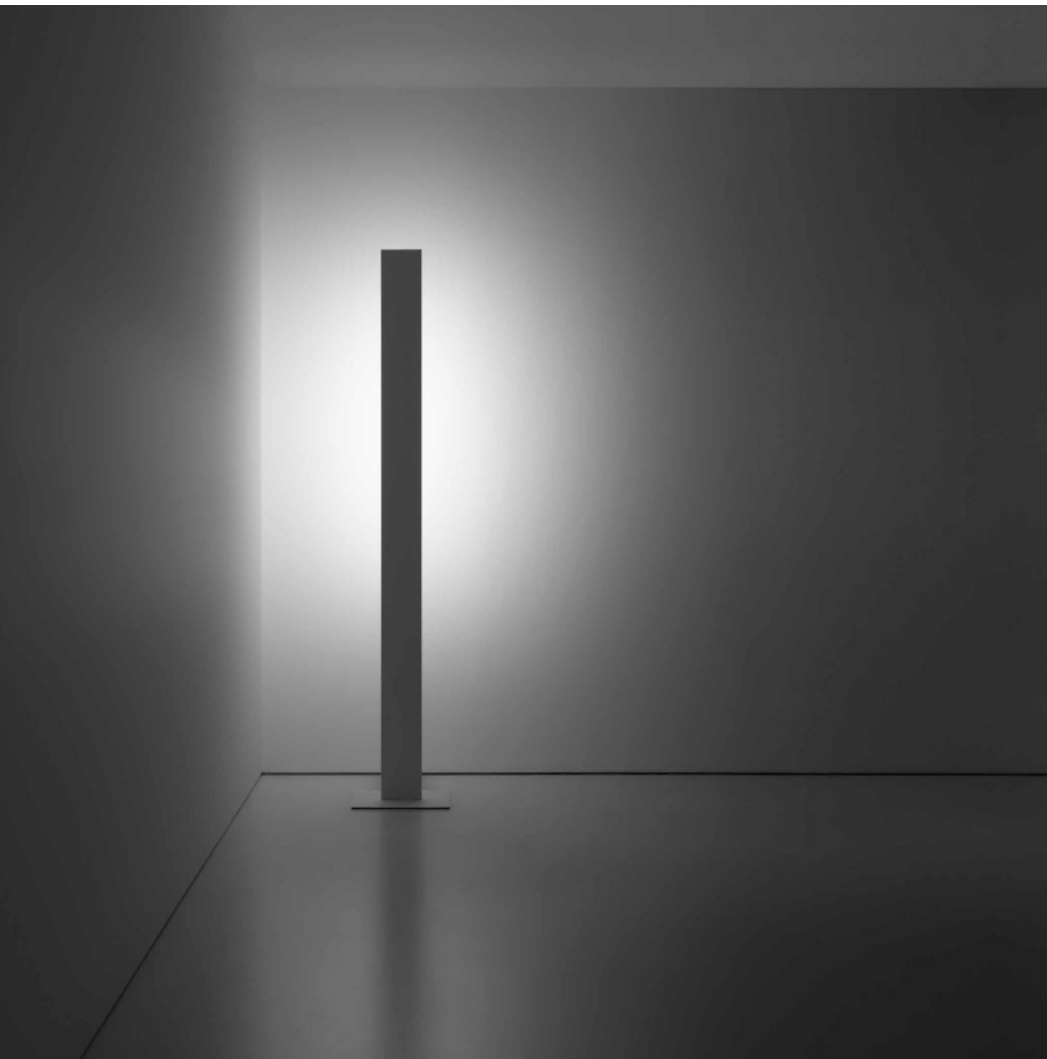

MOVIE

DESIGN OMAR CARRAGLIA - 2005
FLOOR LAMP - METAL - POLYCARBONATE

MOVIE

17720303	MATT WHITE	120 V - 60 Hz
17721303	BLACK BRUSHED INOX	38 W LED - 2700K - 2832 lm - CRI > 90
		32 W LED - RGB
		RGBW WIRELESS CONTROL
		BLACK CABLE

II P L

PLUGLIGHTING.COM
INFO@PLUGLIGHTING.COM

5665 MELROSE AVENUE
STE 108 LOS ANGELES 90038

P. 323 467 5635
F. 323 467 5634