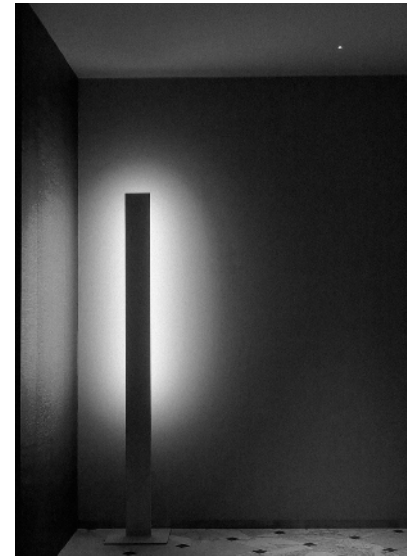

MOVIE

Floor lamp with RGB system that lets you create and adjust the feel of light.

Design by: Omar Carraglia, 2005

DETAILS.

FINISHES AVAILABLE IN:

MATTE WHITE

BLACK BRUSHED STAINLESS STEEL

78.1" H X 5.7" W

13.8" W X 13.8" D BASE

120V:

80W LED 2700K, 2832 LM - CRI 90

RGBW WIRELESS CONTROL

BLACK CABLE W/ DIMMER SWITCH

MOVIE

IIPL

PLUGLIGHTING.COM
INFO@PLUGLIGHTING.COM

MOVIE

The sizes are expressed in millimeters / inches.

DESIGN OMAR CARRAGLIA - 2005
FLOOR LAMP - METAL - POLYCARBONATE

MOVIE

1A2740303.98.06	MATT WHITE - RGBW	120 V - 60 Hz - 80 W LED 2700K - 2832 lm - CRI > 90
1A2741303.98.06	BLACK BRUSHED STAINLESS STEEL - RGBW	RGBW WIRELESS CONTROL
		BLACK CABLE
		DIMMER