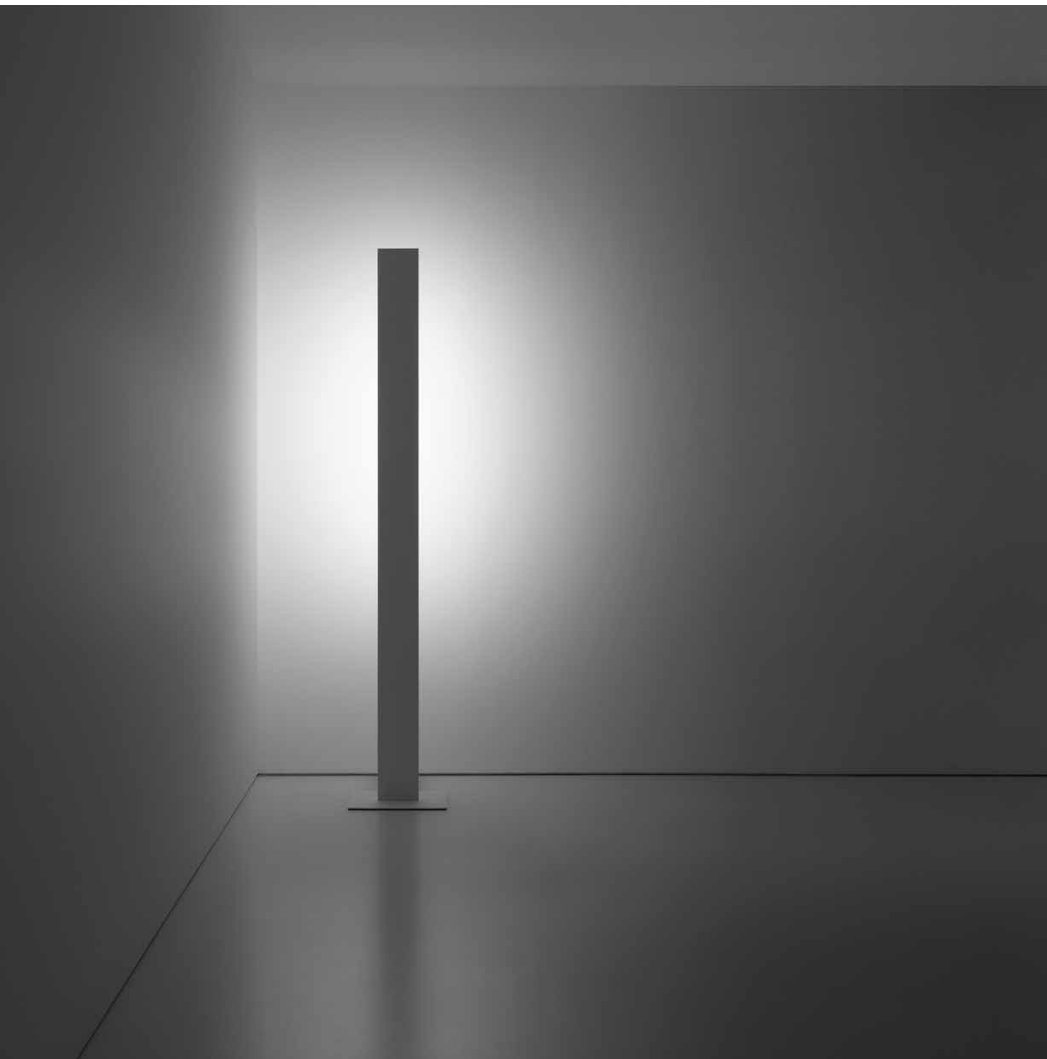

MOVIE

DESIGN OMAR CARRAGLIA - 2005
FLOOR LAMP - METAL - POLYCARBONATE

MOVIE

1A2740303.98.06	MATT WHITE - RGBW	120 V - 60 Hz - 80 W LED 2700K - 2832 lm - CRI > 90
1A2741303.98.06	BLACK BRUSHED STAINLESS STEEL - RGBW	RGBW WIRELESS CONTROL
		BLACK CABLE
		DIMMER