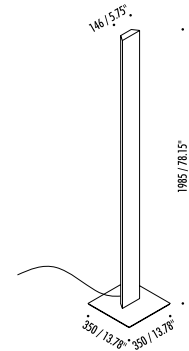

DESIGN OMAR CARRAGLIA - 2005
FLOOR LAMP - METAL - POLYCARBONATE

MOVIE