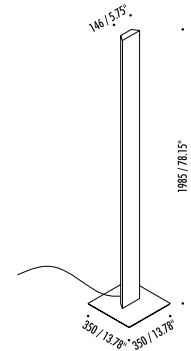

DESIGN OMAR CARRAGLIA - 2005
FLOOR LAMP - METAL - POLYCARBONATE

MOVIE