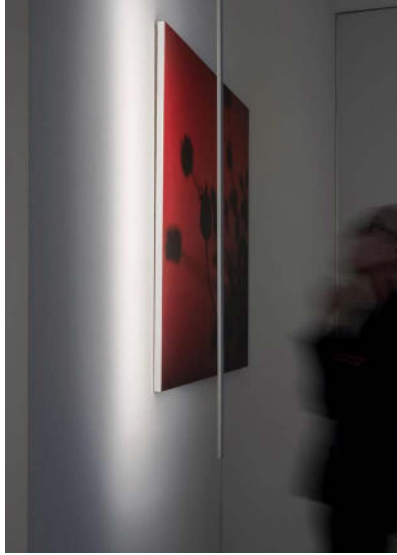

MASAI

II P L

PLUGLIGHTING.COM
INFO@PLUGLIGHTING.COM

5665 MELROSE AVENUE
STE 108 LOS ANGELES 90038

P. 323 467 5635
F. 323 467 5634