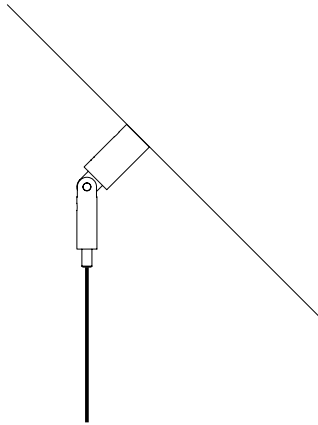

MASAI

1A0510000.00.00 - SLOPED CEILING FIXING KIT