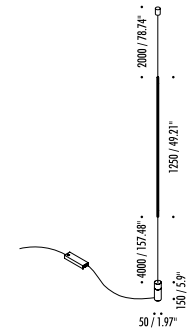

1A2720303.27.06	MATT WHITE - 2700K	120 V - 60 Hz - 15.5 W LED
1A2720303.30.06	MATT WHITE - 3000K	2700K - 600 lm - CRI > 90 / 3000K - 619 lm - CRI > 90
1A2720403.27.06	MATT BLACK - 2700K	WHITE CEILING ROSE - AISI 304 STAINLESS STEEL SUSPENSION CABLE
1A2720403.30.06	MATT BLACK - 3000K	POWER SUPPLY WITH PLUG - DIMMER
1A2720803.27.06	BRUSHED BRASS - 2700K	
1A2720803.30.06	BRUSHED BRASS - 3000K	

OPTIONAL ACCESSORIES

1A0510000.00.00	STANDARD	SLOPED CEILING FIXING KIT
1A1680000.00.00	STANDARD	AISI 304 STAINLESS STEEL SUSPENSION CABLE 10 m

II PL

PLUGLIGHTING.COM
INFO@PLUGLIGHTING.COM

5665 MELROSE AVENUE
STE 108 LOS ANGELES 90038

P. 323 467 5635
F. 323 467 5634