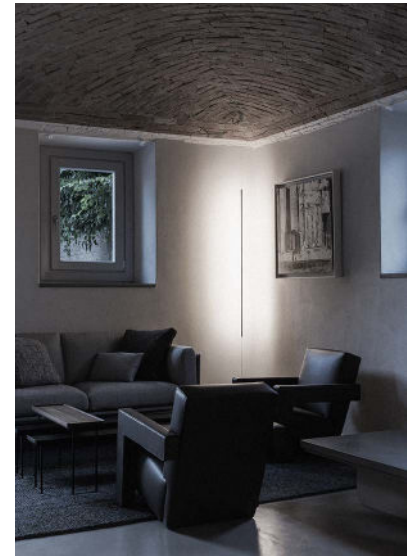

MASAI

II P L

PLUGLIGHTING.COM
INFO@PLUGLIGHTING.COM

5665 MELROSE AVENUE
STE 108 LOS ANGELES 90038

P. 323 467 5635
F. 323 467 5634