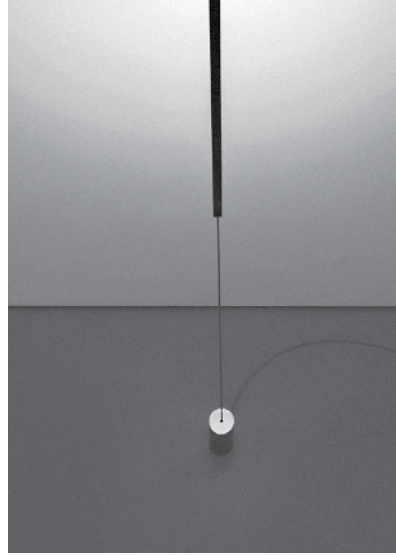

MASAI

II P L

PLUGLIGHTING.COM
INFO@PLUGLIGHTING.COM

5665 MELROSE AVENUE
STE 108 LOS ANGELES 90038

P. 323 467 5635
F. 323 467 5634