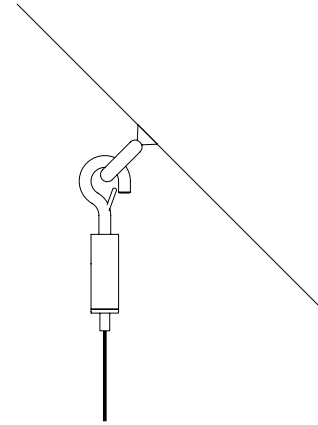

P. 323 467 5635
F. 323 467 5634

MASAI

OPTIONAL ACCESSORIES

1A051000.00.00	STANDARD	SLOPED CEILING FIXING KIT - NICKEL PLATED - 1 PIECE	
		COMPATIBLE LAMPS: MASAI - FOSBURY - MOON 120	
1A052000.00.00	STANDARD	SLOPED ROSE FIXING KIT - NICKEL PLATED - 1 PIECE	
		COMPATIBLE LAMPS: MOON 60 - MOON 60 DE - MOON 80	
1A053000.00.00	STANDARD	SLOPED CEILING FIXING HOOK - CHROME PLATED - 1 PIECE	
		COMPATIBLE LAMPS: SIMBIOSI - SHANGHAI	
1A327000.00.00	MATT WHITE	CLAMP - 1 PIECE	
1A327040.00.00	MATT BLACK		

SUSPENSION KIT

MASAI

1A0510000.00.00 - SLOPED CEILING FIXING KIT

1A0530000.00.00 - SLOPED CEILING FIXING HOOK

1A0520000.00.00 - SLOPED ROSE FIXING KIT

SUSPENSION KIT

IIPL

PLUGLIGHTING.COM
INFO@PLUGLIGHTING.COM