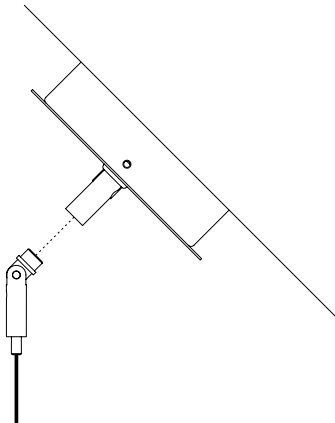

P. 323 467 5635
F. 323 467 5634

MASAI

OPTIONAL ACCESSORIES

1A051000.00.00	STANDARD	SLOPED CEILING FIXING KIT - NICKEL PLATED - 1 PIECE	
		COMPATIBLE LAMPS: MASAI - FOSBURY - MOON 120	
1A052000.00.00	STANDARD	SLOPED ROSE FIXING KIT - NICKEL PLATED - 1 PIECE	
		COMPATIBLE LAMPS: MOON 60 - MOON 60 DE - MOON 80	
1A053000.00.00	STANDARD	SLOPED CEILING FIXING HOOK - CHROME PLATED - 1 PIECE	
		COMPATIBLE LAMPS: SIMBIOSI - SHANGHAI	
1A327000.00.00	MATT WHITE	CLAMP - 1 PIECE	
1A327040.00.00	MATT BLACK		

SUSPENSION KIT

MASAI

1A0510000.00.00 - SLOPED CEILING FIXING KIT

1A0530000.00.00 - SLOPED CEILING FIXING HOOK

1A0520000.00.00 - SLOPED ROSE FIXING KIT

SUSPENSION KIT

IIPL

PLUGLIGHTING.COM
INFO@PLUGLIGHTING.COM