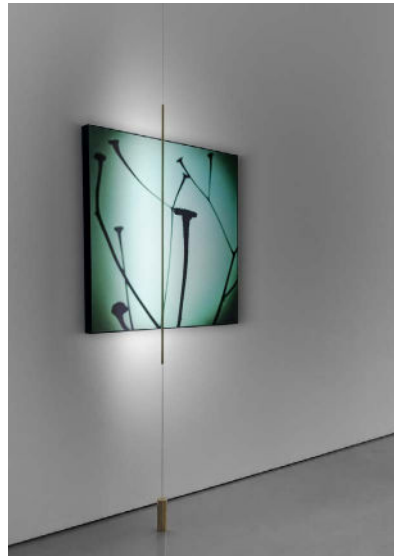

MASAI

II PL

PLUGLIGHTING.COM
INFO@PLUGLIGHTING.COM

5665 MELROSE AVENUE
STE 108 LOS ANGELES 90038

P. 323 467 5635
F. 323 467 5634