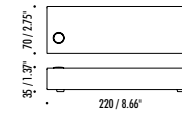

CEILING ROSE

DRIVER