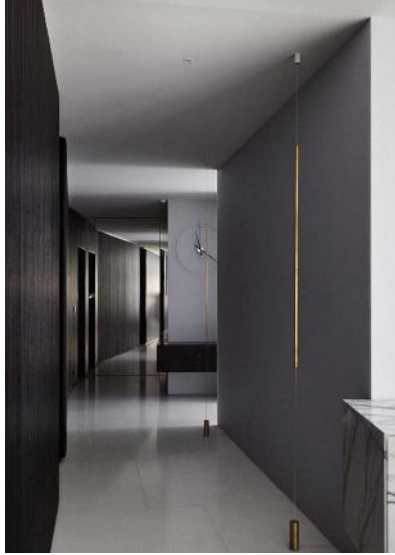

MASAI

II PL

PLUGLIGHTING.COM
INFO@PLUGLIGHTING.COM

5665 MELROSE AVENUE
STE 108 LOS ANGELES 90038

P. 323 467 5635
F. 323 467 5634