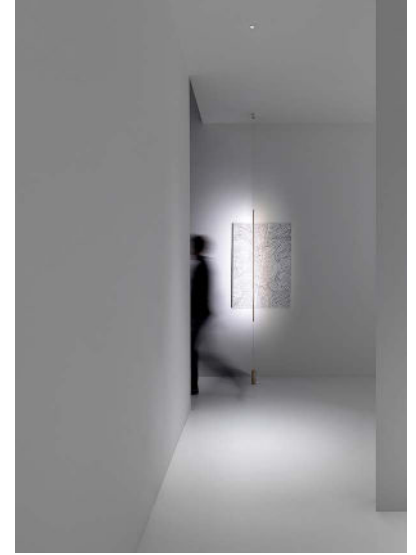

MASAI

II PL

PLUGLIGHTING.COM
INFO@PLUGLIGHTING.COM

5665 MELROSE AVENUE
STE 108 LOS ANGELES 90038

P. 323 467 5635
F. 323 467 5634