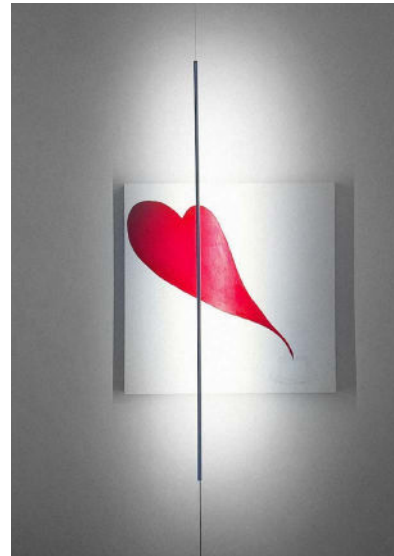

MASAI

II PL

PLUGLIGHTING.COM
INFO@PLUGLIGHTING.COM

5665 MELROSE AVENUE
STE 108 LOS ANGELES 90038

P. 323 467 5635
F. 323 467 5634