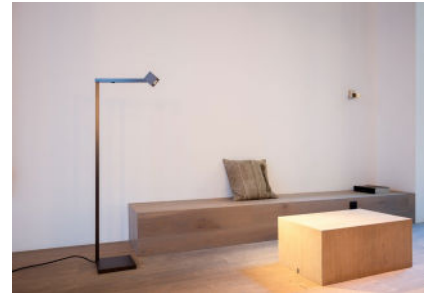

MARIENBAD L