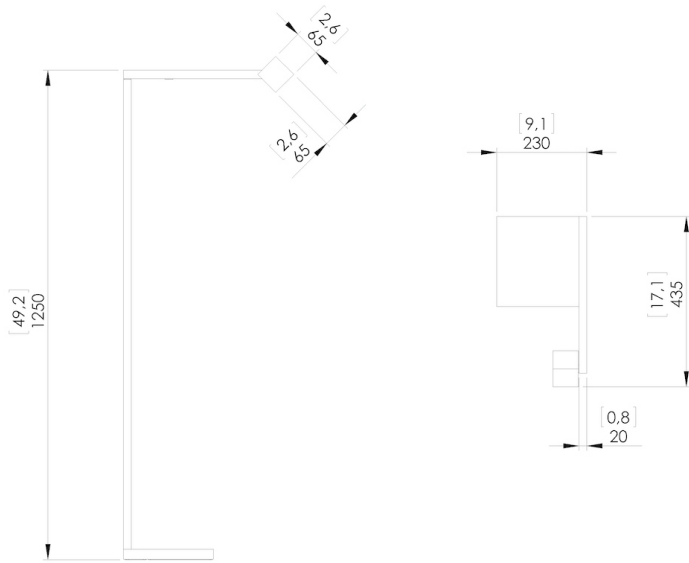

MARIENBAD L

Reading lamp with brass articulated structure and adjustable head. Light is projected at a 50° angle. Max head rotation of 180° and a body rotation of 90°.

DETAILS.

FINISHES AVAILABLE IN:

MIRROR NICKEL, GUNMETAL OR BRONZE

SIZE: 49.2" OAH; 2.5" W X 2.5" H SHADE

BASE: 9" W

6.4W LED; 0-10V DIMMING

2700K, 80 CRI, 470 LM

WEIGHT: 11 LBS

MARIENBAD L

II P L

PLUGLIGHTING.COM
INFO@PLUGLIGHTING.COM

5665 MELROSE AVENUE
STE 108 LOS ANGELES 90038

P. 323 467 5635
F. 323 467 5634

MARIENBAD L

MARIENBAD L

II P L

PLUGLIGHTING.COM
INFO@PLUGLIGHTING.COM

5665 MELROSE AVENUE
STE 108 LOS ANGELES 90038

P. 323 467 5635
F. 323 467 5634

Dimensions in mm [inches]

Silhouette : 175cm / 69in