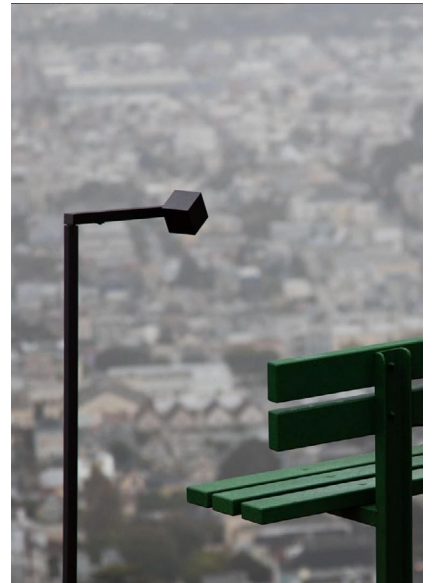

MARIENBAD L

Reading lamp with brass articulated structure and adjustable head. Light is projected at a 50° angle. Max head rotation of 180° and a body rotation of 90°.

DETAILS.

FINISHES AVAILABLE IN:

MIRROR NICKEL, GUNMETAL OR BRONZE

SIZE: 49.2" OAH; 2.5" W X 2.5" H SHADE

BASE: 9" W

6.4W LED; 0-10V DIMMING

2700K, 80 CRI, 470 LM

WEIGHT: 11 LBS

MARIENBAD L

II P L

PLUGLIGHTING.COM
INFO@PLUGLIGHTING.COM