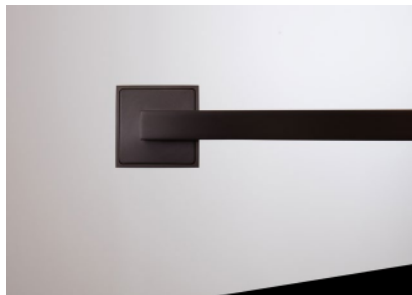

MARIENBAD L