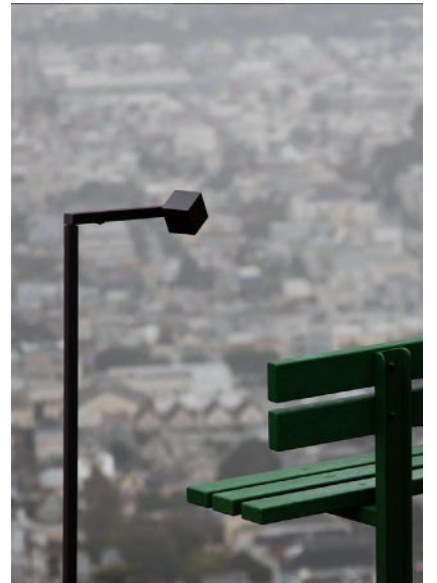

## MARIENBAD L

Reading lamp with brass articulated structure and adjustable head. Light is projected at a 50° angle. Max head rotation of 180° and a body rotation of 90°.

#### FINISHES AVAILABLE IN:

MIRROR NICKEL, GUNMETAL OR BRONZE

SIZE: 49.2" OAH; 2.5" W X 2.5" H SHADE

BASE: 9" W

6.4W LED; 0-10V DIMMING

2700K, 80 CRI, 470 LM

WEIGHT: 11 LBS

MARIENBAD L