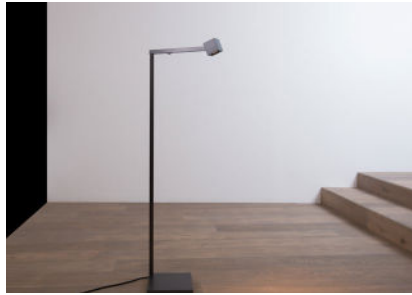

MARIENBAD L