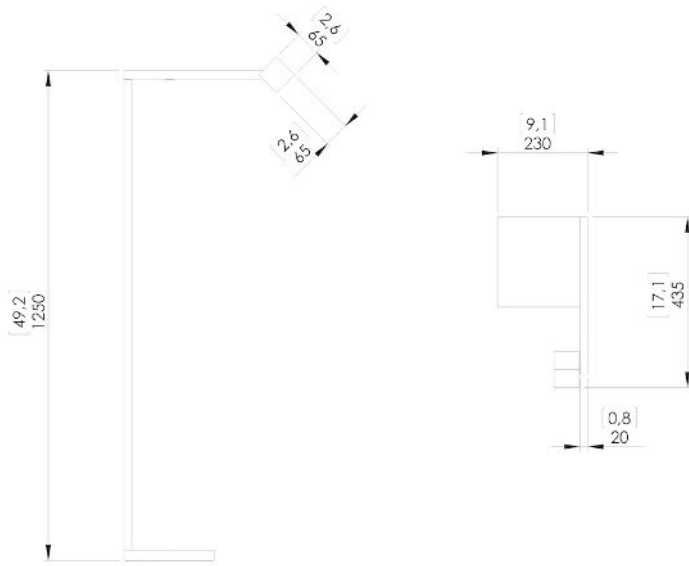

## MARIENBAD L

Reading lamp with brass articulated structure and adjustable head. Light is projected at a 50° angle. Max head rotation of 180° and a body rotation of 90°.

#### FINISHES AVAILABLE IN:

MIRROR NICKEL, GUNMETAL OR BRONZE

SIZE: 49.2" OAH; 2.5" W X 2.5" H SHADE

BASE: 9" W

6.4W LED; 0-10V DIMMING

2700K, 80 CRI, 470 LM

WEIGHT: 11 LBS

MARIENBAD L

II P L

PLUGLIGHTING.COM  
INFO@PLUGLIGHTING.COM

5665 MELROSE AVENUE  
STE 108 LOS ANGELES 90038

P. 323 467 5635  
F. 323 467 5634

MARIENBAD L

MARIENBAD L

Dimensions in mm [inches]

Silhouette : 175cm / 69in