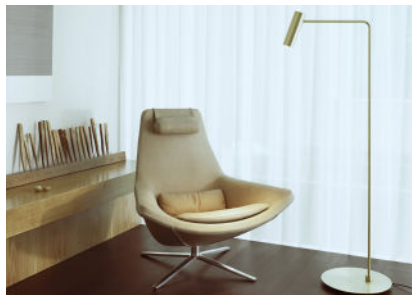

HERON

Minimal satin brass frame with moveable head. Rotates 340° with vertical adjustability of 25°. Also available with marble base (28.5 lbs).

Design By: Michael Verheyden

DETAILS.

FINISHES AVAILABLE IN:
SATIN BRASS OR BRONZE

SIZE: 63" H X 23" W; Ø15.5" BASE

5W GU10 LED, 120V
*NO BULBS SUPPLIED.

CABLE LENGTH: 92" IN BLACK
SWITCH ON CABLE

20 LBS.

UL LISTED

HERON

HERON FLOOR

finish options