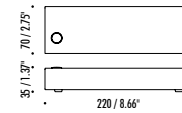

HASHI

DRIVER