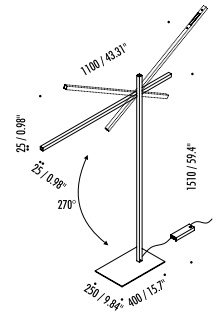

1A2510403.27.06	MATT BLACK - 2700K	120 V - 60 Hz - 15.5 W LED - UGR < 19
1A2510403.30.06	MATT BLACK - 3000K	2700K - 765 lm - CRI > 90 / 3000K - 823 lm - CRI > 90
1A2511803.27.06	MATT GOLD - 2700K	BLACK CABLE - ADJUSTABLE
1A2511803.30.06	MATT GOLD - 3000K	DIMMER

IIPL

PLUGLIGHTING.COM
INFO@PLUGLIGHTING.COM

5665 MELROSE AVENUE
STE 108 LOS ANGELES 90038

P. 323 467 5635
F. 323 467 5634