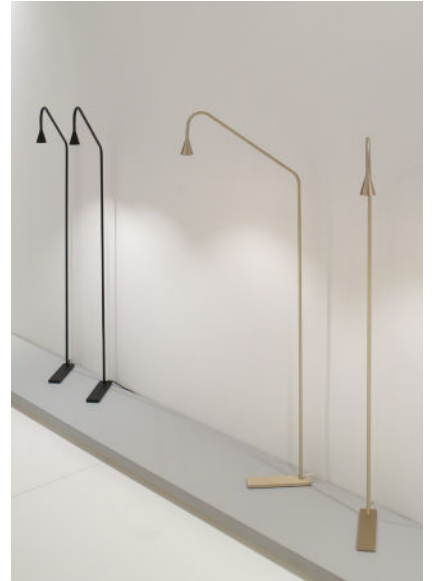

## AUSTERE F

Solid brass floor lamp with elongated stem and low profile shade.

Design by: Hans Verstuyft

#### FINISHES AVAILABLE IN:

HV.FL.1002: BLACK

HV.FL.1003: BRASS

HV.FL.1001: WHITE

HV.FL.1004: GUNMETAL

MATERIAL FINISH: BRASS

LIGHT ELEMENT: Ø1.6" X 2" H

OVERALL SIZE: 47" H X 16" W

BASE: 0.4"H X 7.9"W X 3" D

1 X 6.2W LED ARRAY (INCLUDED) 110V

2700K, 600 LM, 93 CRI

CABLE LENGTH: 118"

DRIVER ON PLUG WITH PUSH BUTTON DIMMER

IP40 – FOR INDOOR USE

AUSTERE F

AUSTERE F