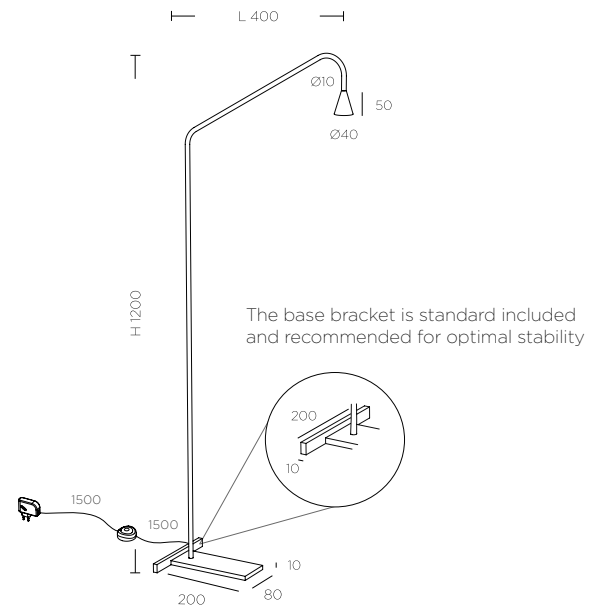

AUSTERE-Floor

Design by Hans Verstuyft

Material

brass

Finish

black - brass - white - gunmetal

Lightsource

1 x LED array (included) 6,2W
warm white : 2700K - 600lm - CRI >93

Connection

230V - driver on plug

110V - 230V - plugdriver with push button dimmer on cable with US plug

Specifications

indoor
floor
class II
IP40