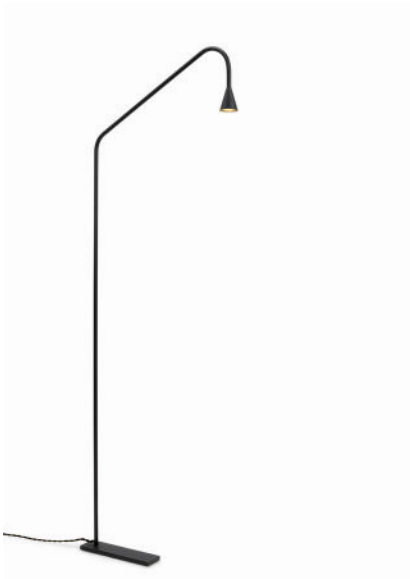

## AUSTERE F

Solid brass floor lamp with elongated stem and low profile shade.

Design by: Hans Verstuyft

#### FINISHES AVAILABLE IN:

HV.FL.1002: BLACK

HV.FL.1003: BRASS

HV.FL.1001: WHITE

HV.FL.1004: GUNMETAL

MATERIAL FINISH: BRASS

LIGHT ELEMENT: Ø1.6" X 2" H

OVERALL SIZE: 47" H X 16" W

BASE: 0.4"H X 7.9"W X 3" D

1 X 6.2W LED ARRAY (INCLUDED) 110V

2700K, 600 LM, 93 CRI

CABLE LENGTH: 118"

DRIVER ON PLUG WITH PUSH BUTTON DIMMER

IP40 – FOR INDOOR USE

AUSTERE F

AUSTERE F