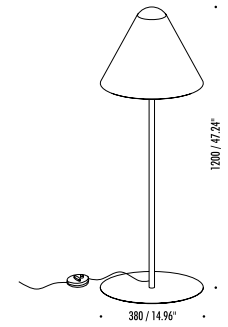

DESIGN OMAR CARRAGLIA - 2007
FLOOR LAMP - METHACRYLATE - METAL

ABA 120