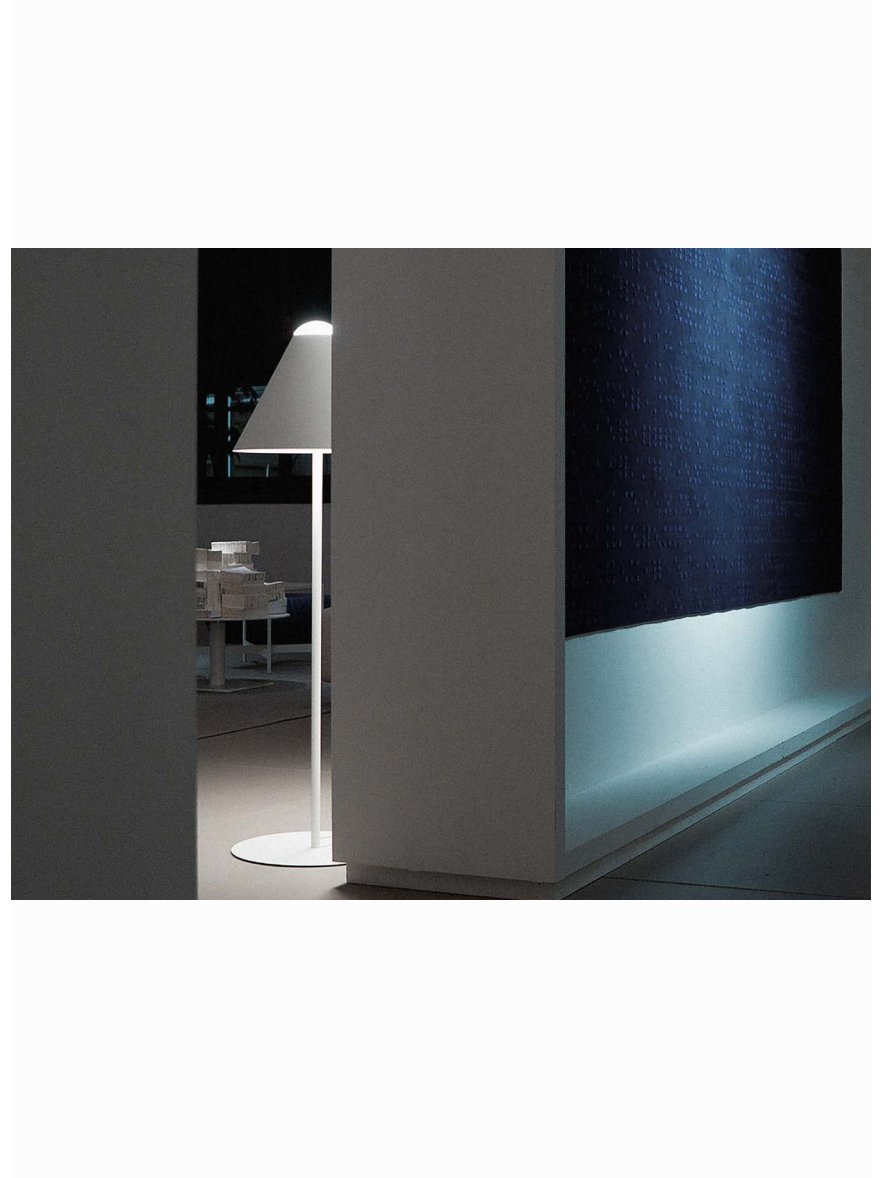

ABA 120

II PL

PLUGLIGHTING.COM
INFO@PLUGLIGHTING.COM

5665 MELROSE AVENUE
STE 108 LOS ANGELES 90038

P. 323 467 5635
F. 323 467 5634