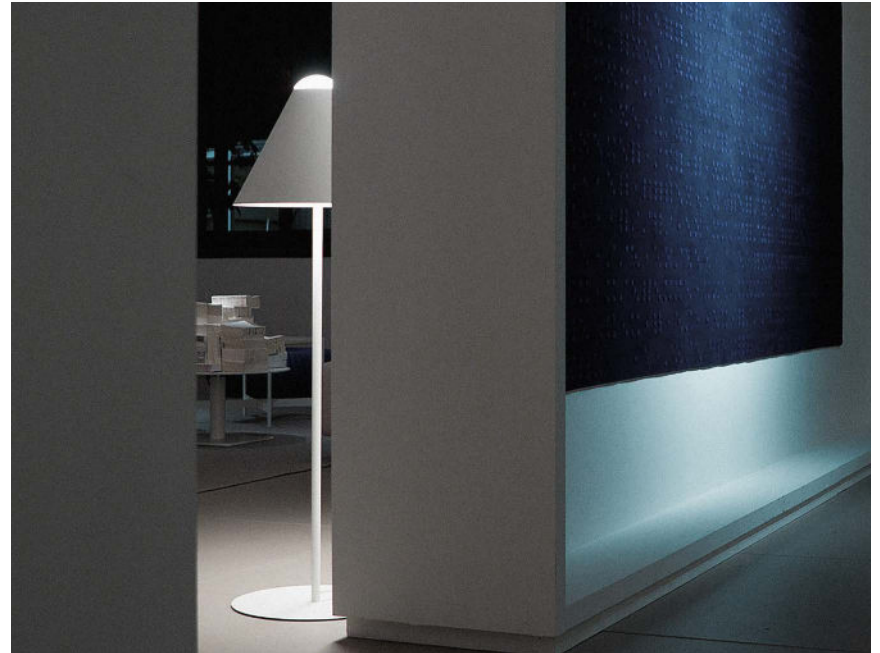

ABA 120

II PL

PLUGLIGHTING.COM
INFO@PLUGLIGHTING.COM

5665 MELROSE AVENUE
STE 108 LOS ANGELES 90038

P. 323 467 5635
F. 323 467 5634