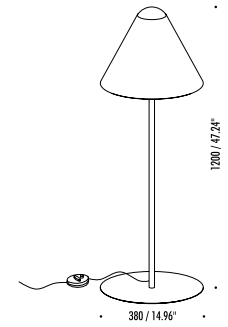

DESIGN OMAR CARRAGLIA - 2007
FLOOR LAMP - METHACRYLATE - METAL

ABA 120