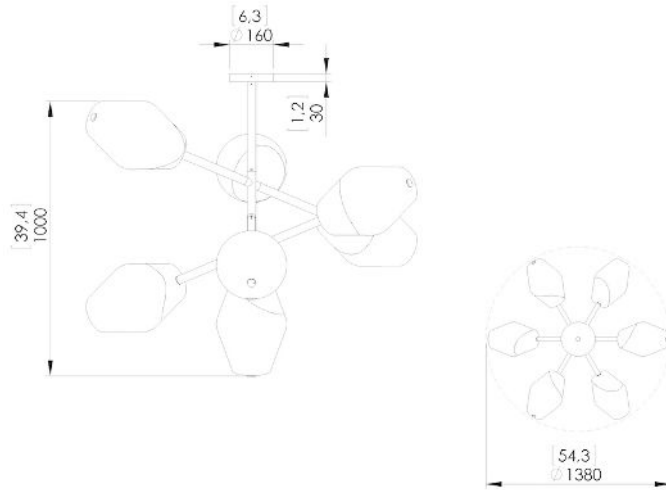

PARISIENNE V

Aluminum and brass structure in pale gold finish. Glass shade with sand blast detail. Compact version of the Parisienne O.

For mounting, make sure ceiling is straight. **When necessary, reinforce the ceiling.** Minimum ceiling clearance: 3.9"

Design by: Regis Botta

DETAILS.

Ø53" X 39.6" H X Ø6" CANOPY; DROP TO BE SPECIFIED UP TO 78.7" (2M). LONGER DROP UPON REQUEST.

7 X 13 W LED; 0-10V DIMMABLE
2700K, 95 CRI, 4200 LM

350 MA REMOTE DRIVER.

WEIGHT: 68.3 LBS

PARISIENNE V

Dimensions in mm [inches]

Silhouette : 175cm / 69in