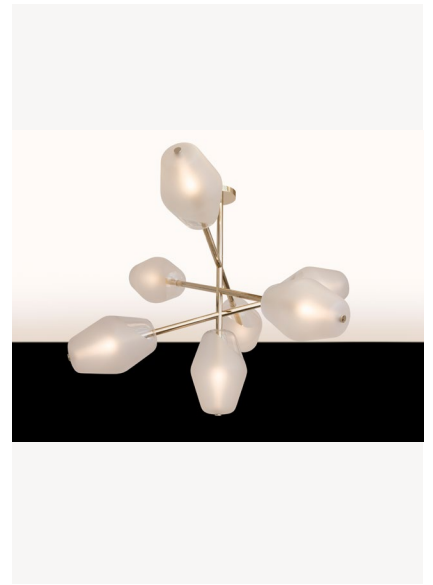

PARISIENNE V

Aluminum and brass structure in pale gold finish. Glass shade with sand blast detail. Compact version of the Parisienne O.

For mounting, make sure ceiling is straight. **When necessary, reinforce the ceiling.** Minimum ceiling clearance: 3.9"

Design by: Regis Botta

DETAILS.

Ø53" X 39.6" H X Ø6" CANOPY; DROP TO BE SPECIFIED UP TO 78.7" (2M). LONGER DROP UPON REQUEST.

7 X 13 W LED; 0-10V DIMMABLE
2700K, 95 CRI, 4200 LM

350 MA REMOTE DRIVER.

WEIGHT: 68.3 LBS

PARISIENNE V

Dimensions in mm [inches]

Silhouette : 175cm / 69in