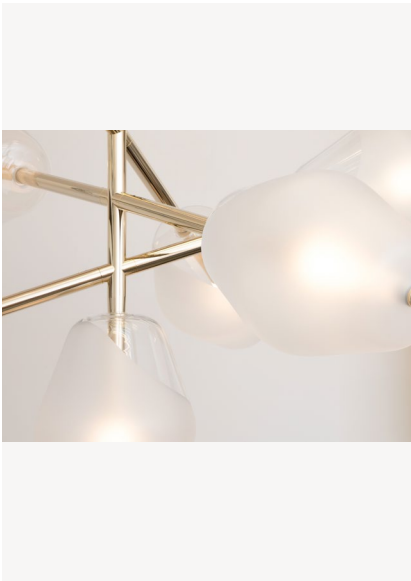

PARISIENNE V