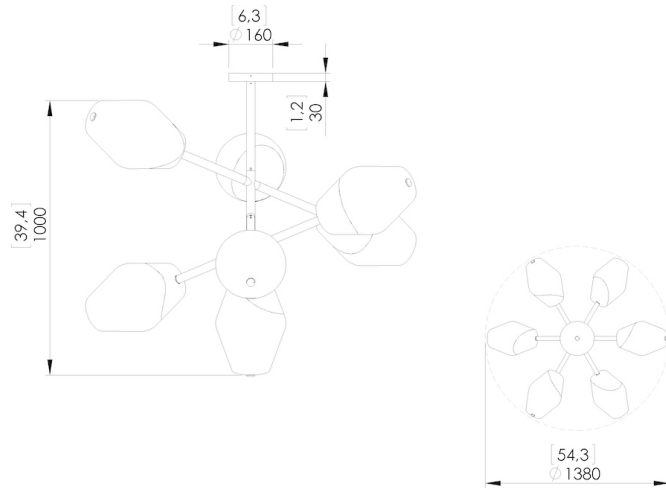

PARISIENNE V

Aluminum and brass structure in pale gold finish. Glass shade with sand blast detail. Compact version of the Parisienne O.

For mounting, make sure ceiling is straight. **When necessary, reinforce the ceiling.** Minimum ceiling clearance: 3.9"

Design by: Regis Botta

DETAILS.

Ø53" X 39.6" H X Ø6" CANOPY; DROP TO BE SPECIFIED UP TO 78.7" (2M). LONGER DROP UPON REQUEST.

7 X 13 W LED; 0-10V DIMMABLE
2700K, 95 CRI, 4200 LM

350 MA REMOTE DRIVER.

WEIGHT: 68.3 LBS

PARISIENNE V

Dimensions in mm [inches]

Silhouette : 175cm / 69in