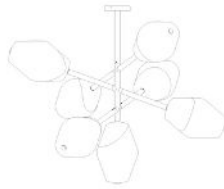

PARISIENNE V

Aluminum and brass structure in pale gold finish. Glass shade with sand blast detail. Compact version of the Parisienne O.

For mounting, make sure ceiling is straight. **When necessary, reinforce the ceiling.** Minimum ceiling clearance: 3.9"

Design by: Regis Botta

DETAILS.

Ø53" X 39.6" H X Ø6" CANOPY; DROP TO BE SPECIFIED UP TO 78.7" (2M). LONGER DROP UPON REQUEST.

7 X 13 W LED; 0-10V DIMMABLE
2700K, 95 CRI, 4200 LM

350 MA REMOTE DRIVER.

WEIGHT: 68.3 LBS

PARISIENNE V

Dimensions in mm [inches]

Silhouette : 175cm / 69in