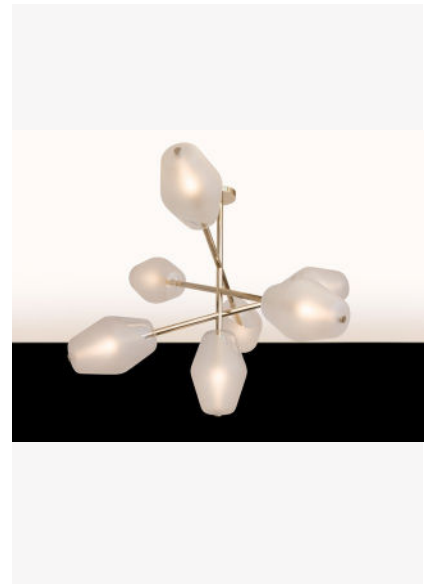

PARISIENNE V

Aluminum and brass structure in pale gold finish. Glass shade with sand blast detail. Compact version of the Parisienne O.

For mounting, make sure ceiling is straight. **When necessary, reinforce the ceiling.** Minimum ceiling clearance: 3.9"

Design by: Regis Botta

DETAILS.

Ø53" X 39.6" H X Ø6" CANOPY; DROP TO BE SPECIFIED UP TO 78.7" (2M). LONGER DROP UPON REQUEST.

7 X 13 W LED; 0-10V DIMMABLE
2700K, 95 CRI, 4200 LM

350 MA REMOTE DRIVER.

WEIGHT: 68.3 LBS

PARISIENNE V

Dimensions in mm [inches]

Silhouette : 175cm / 69in