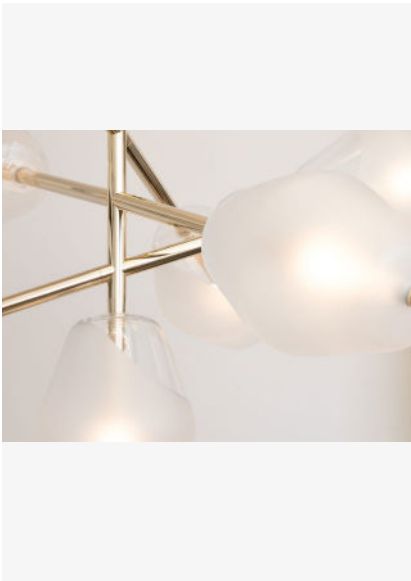

PARISIENNE V