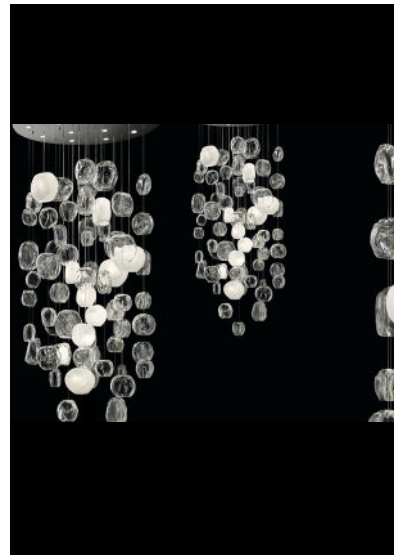

HANAMI

II PL

PLUGLIGHTING.COM
INFO@PLUGLIGHTING.COM

5665 MELROSE AVENUE
STE 108 LOS ANGELES 90038

P. 323 467 5635
F. 323 467 5634