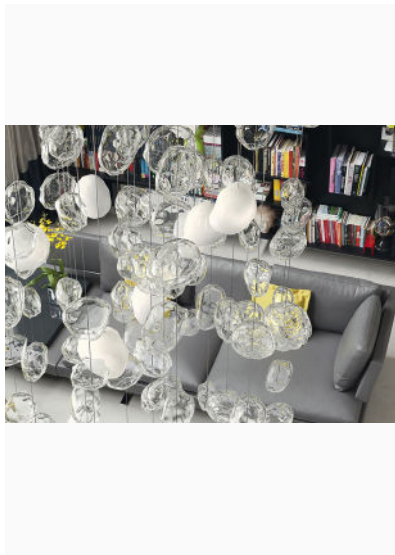

HANAMI

II PL

PLUGLIGHTING.COM
INFO@PLUGLIGHTING.COM

5665 MELROSE AVENUE
STE 108 LOS ANGELES 90038

P. 323 467 5635
F. 323 467 5634