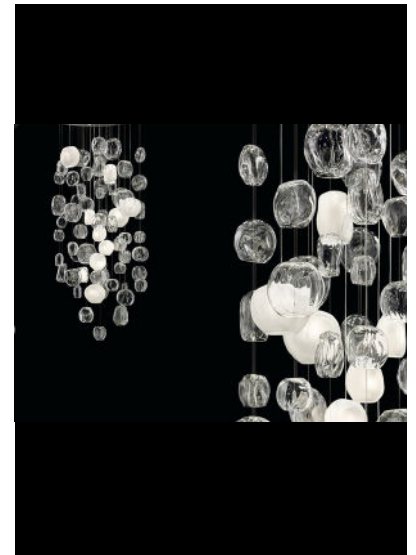

HANAMI

II PL

PLUGLIGHTING.COM
INFO@PLUGLIGHTING.COM

5665 MELROSE AVENUE
STE 108 LOS ANGELES 90038

P. 323 467 5635
F. 323 467 5634