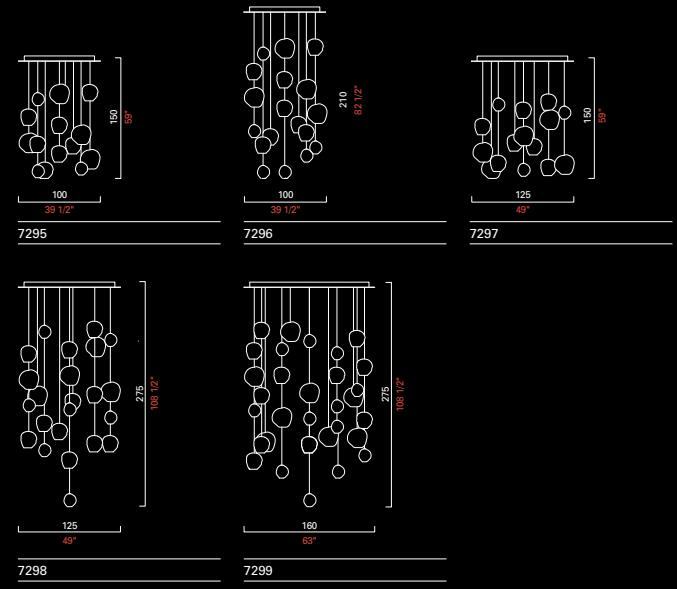

7297:

Ø49" X 59" H

15 X 5.3W GU10 LED + 10 X 4W G9 LED

DIMMABLE, 165 LBS

7298:

Ø49" X 108 1/2" H

15 X 5.3W GU10 LED + 10 X 4W G9 LED

DIMMABLE, 220 LBS

7299:

Ø63" X 108 1/2" H

21 X 5.3W GU10 LED + 13 X 4W G9 LED

DIMMABLE, 308 LBS

HANAMI

II PL

PLUGLIGHTING.COM
INFO@PLUGLIGHTING.COM

5665 MELROSE AVENUE
STE 108 LOS ANGELES 90038

P. 323 467 5635
F. 323 467 5634

HANAMI

II PL

PLUGLIGHTING.COM
INFO@PLUGLIGHTING.COM

5665 MELROSE AVENUE
STE 108 LOS ANGELES 90038

P. 323 467 5635
F. 323 467 5634

HANAMI

HANAMI
Modelli e misure
Models and sizes