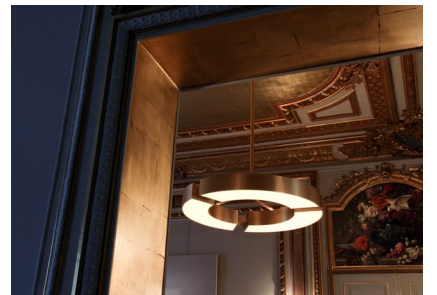

CLASSIQUE V

Aluminum and brass structure with white diffuser.
Mounted by vertical and angular rods.

For mounting, make sure ceiling is straight.

When necessary, reinforce the ceiling.

DETAILS.

FINISHES AVAILABLE IN: POLISHED NICKEL, GUNMETAL OR BRONZE

47" W X 47" D X 5" H X Ø7" CANOPY; DROP TO BE SPECIFIED UP TO
78.7" (2M). LONGER DROP UPON REQUEST.

220W 2200K; 120-24V, 0-10V DIMMING
11000 LM, 95 CRI

*DIMMING MODULE REQUIRED WITH 24V REMOTE DRIVER.

**ALTERNATIVE LED COLOR AVAILABLE, PLEASE CALL SHOWROOM FOR
MORE INFO.

WEIGHT: 110 LBS

CLASSIQUE V

CLASSIQUE V

Dimensions in mm [inches]

Silhouette : 175cm / 69in