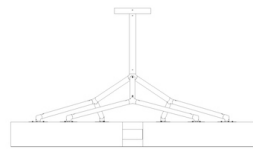

CLASSIQUE V

Aluminum and brass structure with white diffuser.
Mounted by vertical and angular rods.

For mounting, make sure ceiling is straight.

When necessary, reinforce the ceiling.

DETAILS.

FINISHES AVAILABLE IN: POLISHED NICKEL, GUNMETAL OR BRONZE

47" W X 47" D X 5" H X Ø7" CANOPY; DROP TO BE SPECIFIED UP TO
78.7" (2M). LONGER DROP UPON REQUEST.

220W 2200K; 120-24V, 0-10V DIMMING
11000 LM, 95 CRI

*DIMMING MODULE REQUIRED WITH 24V REMOTE DRIVER.

**ALTERNATIVE LED COLOR AVAILABLE, PLEASE CALL SHOWROOM FOR
MORE INFO.

WEIGHT: 110 LBS

CLASSIQUE V

CLASSIQUE V

Dimensions in mm [inches]

Silhouette : 175cm / 69in