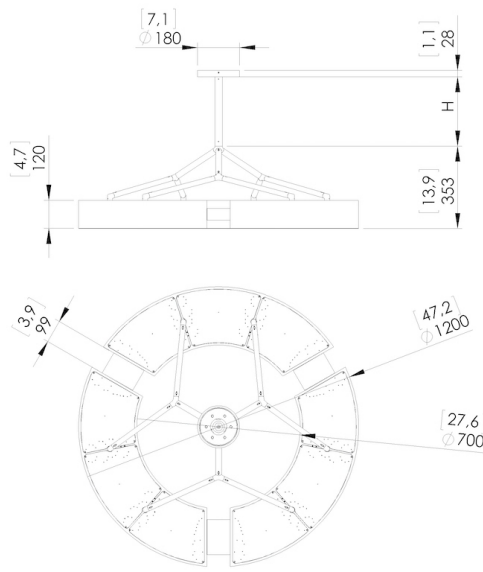

CLASSIQUE V

Aluminum and brass structure with white diffuser.
Mounted by vertical and angular rods.

For mounting, make sure ceiling is straight.

When necessary, reinforce the ceiling.

DETAILS.

FINISHES AVAILABLE IN: POLISHED NICKEL, GUNMETAL OR BRONZE

47" W X 47" D X 5" H X Ø7" CANOPY; DROP TO BE SPECIFIED UP TO
78.7" (2M). LONGER DROP UPON REQUEST.

220W 2200K; 120-24V, 0-10V DIMMING
11000 LM, 95 CRI

*DIMMING MODULE REQUIRED WITH 24V REMOTE DRIVER.

**ALTERNATIVE LED COLOR AVAILABLE, PLEASE CALL SHOWROOM FOR
MORE INFO.

WEIGHT: 110 LBS

CLASSIQUE V

CLASSIQUE V

Dimensions in mm [inches]

Silhouette : 175cm / 69in