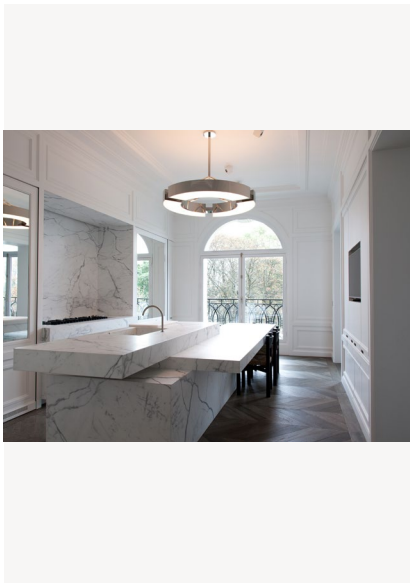

CLASSIQUE V