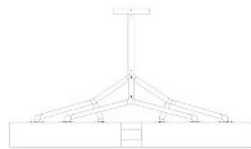

CLASSIQUE V120

Aluminum and brass structure with white diffuser.
Mounted by vertical and angular rods.
Smaller diameter (Classique V90) available.

For mounting, make sure ceiling is straight.
When necessary, reinforce the ceiling.

DETAILS.

FINISHES AVAILABLE IN: POLISHED NICKEL, GUNMETAL OR BRONZE

47" W X 47" D X 5" H X Ø7" CANOPY; DROP TO BE SPECIFIED UP TO
78.7" (2M). LONGER DROP UPON REQUEST.

220W 2200K; 120-24V, 0-10V DIMMING
11000 LM, 95 CRI

*DIMMING MODULE REQUIRED WITH 24V REMOTE DRIVER.

**ALTERNATIVE LED COLOR AVAILABLE, PLEASE CALL SHOWROOM FOR
MORE INFO.

WEIGHT: 110 LBS

CLASSIQUE V120

CLASSIQUE V120

Dimensions in mm [inches]

Silhouette : 175cm / 69in