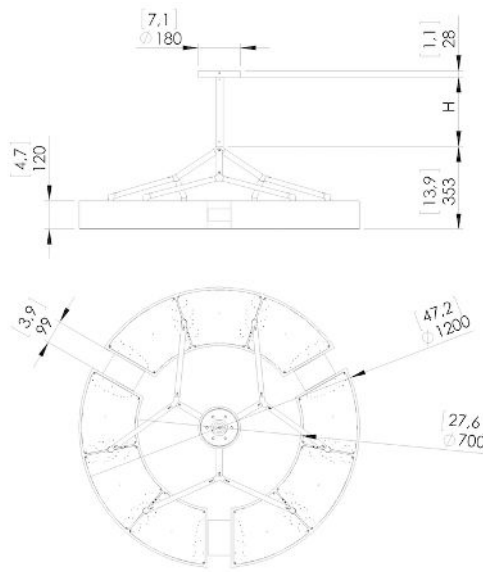

CLASSIQUE V120

Aluminum and brass structure with white diffuser.
Mounted by vertical and angular rods.
Smaller diameter (Classique V90) available.

For mounting, make sure ceiling is straight.
When necessary, reinforce the ceiling.

DETAILS.

FINISHES AVAILABLE IN: POLISHED NICKEL, GUNMETAL OR BRONZE

47" W X 47" D X 5" H X Ø7" CANOPY; DROP TO BE SPECIFIED UP TO
78.7" (2M). LONGER DROP UPON REQUEST.

220W 2200K; 120-24V, 0-10V DIMMING
11000 LM, 95 CRI

*DIMMING MODULE REQUIRED WITH 24V REMOTE DRIVER.

**ALTERNATIVE LED COLOR AVAILABLE, PLEASE CALL SHOWROOM FOR
MORE INFO.

WEIGHT: 110 LBS

CLASSIQUE V120

CLASSIQUE V120

Dimensions in mm [inches]

Silhouette : 175cm / 69in