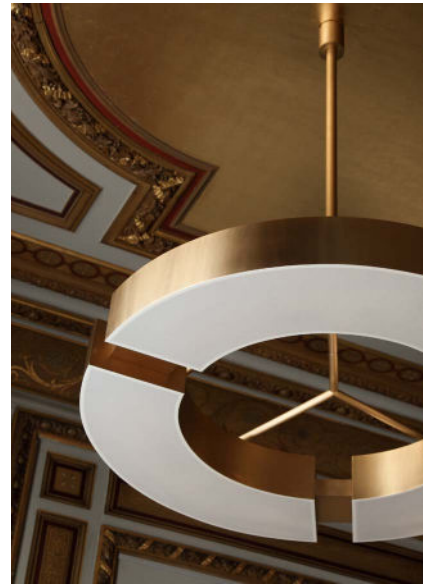

CLASSIQUE V120