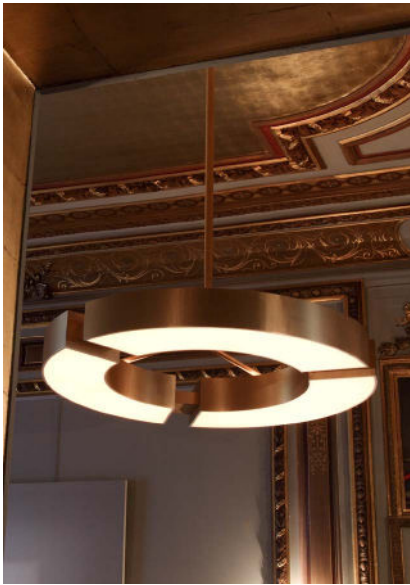

CLASSIQUE V120