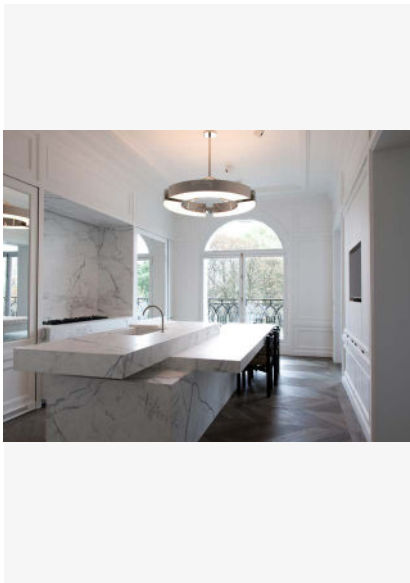

CLASSIQUE V120