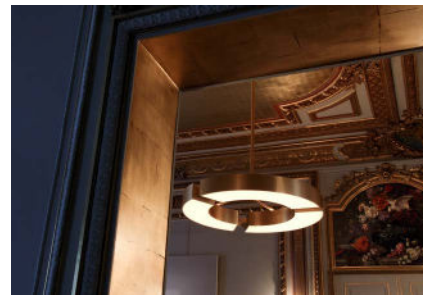

CLASSIQUE V120