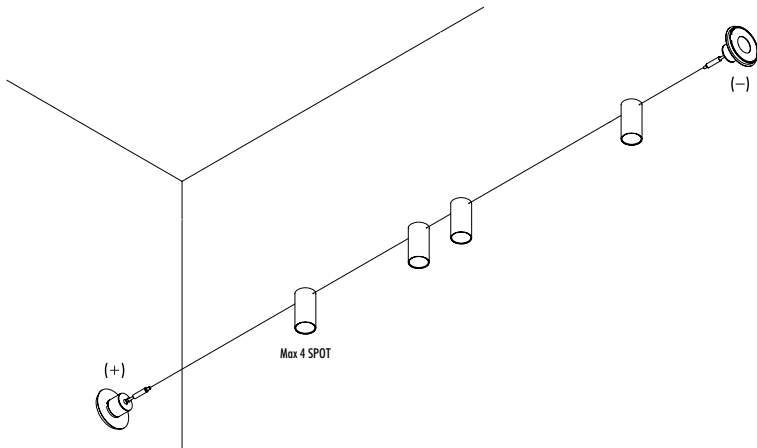

TOTAL LENGTH MAX 50 METER / 1968.5"