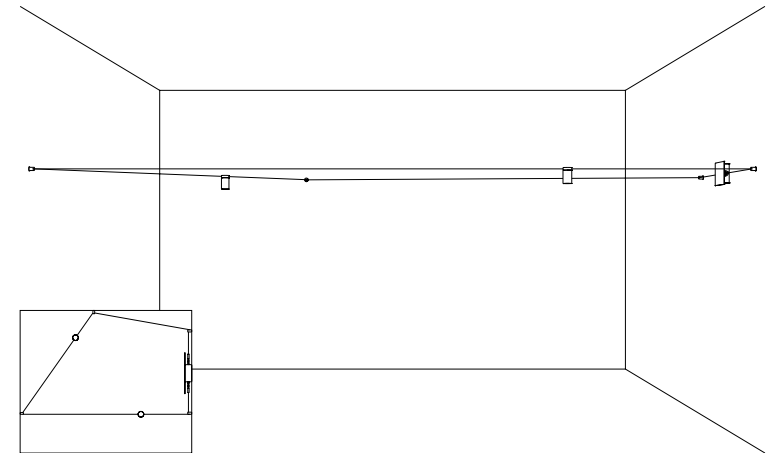

# OHM

HOW TO ORDER - WALL AND CEILING ROSE VERSION

TOTAL LENGTH MAX 50 METER / 1968.5"

WALL AND CEILING ROSE LAYOUT EXAMPLES

**IIPL**

PLUGLIGHTING.COM  
 INFO@PLUGLIGHTING.COM

5665 MELROSE AVENUE  
 STE 108 LOS ANGELES 90038