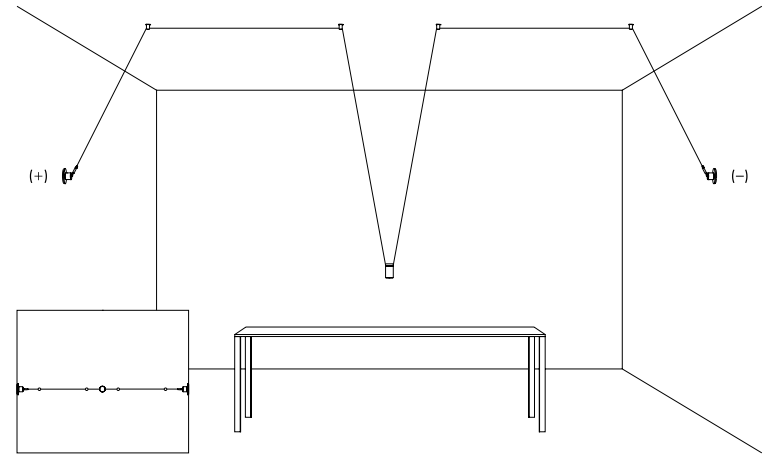

SUSPENSION LAYOUT EXAMPLES

IIPL

PLUGLIGHTING.COM
INFO@PLUGLIGHTING.COM

5665 MELROSE AVENUE
STE 108 LOS ANGELES 90038

P. 323 467 5635
F. 323 467 5634