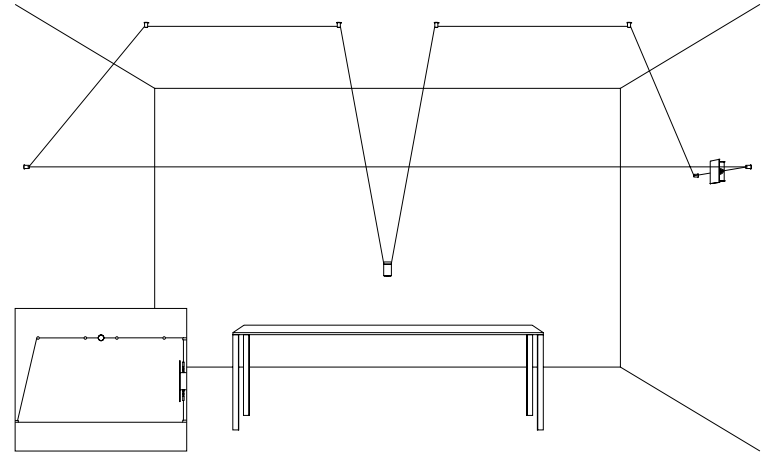

SUSPENSION LAYOUT EXAMPLES

IIPL

PLUGLIGHTING.COM
INFO@PLUGLIGHTING.COM

5665 MELROSE AVENUE
STE 108 LOS ANGELES 90038

P. 323 467 5635
F. 323 467 5634