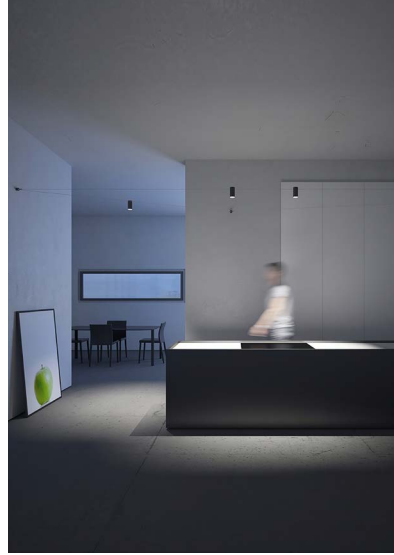

OHM

IIPL

PLUGLIGHTING.COM
INFO@PLUGLIGHTING.COM

5665 MELROSE AVENUE
STE 108 LOS ANGELES 90038

P. 323 467 5635
F. 323 467 5634