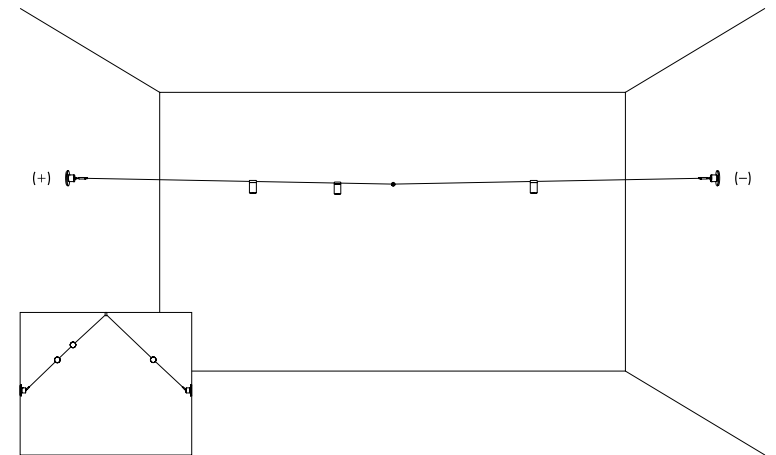

# OHM

HOW TO ORDER - REMOTE DRIVER VERSION

TOTAL LENGTH MAX 50 METER / 1968.5"

REMOTE DRIVER LAYOUT EXAMPLES

**IIPL**

PLUGLIGHTING.COM  
INFO@PLUGLIGHTING.COM

5665 MELROSE AVENUE  
STE 108 LOS ANGELES 90038