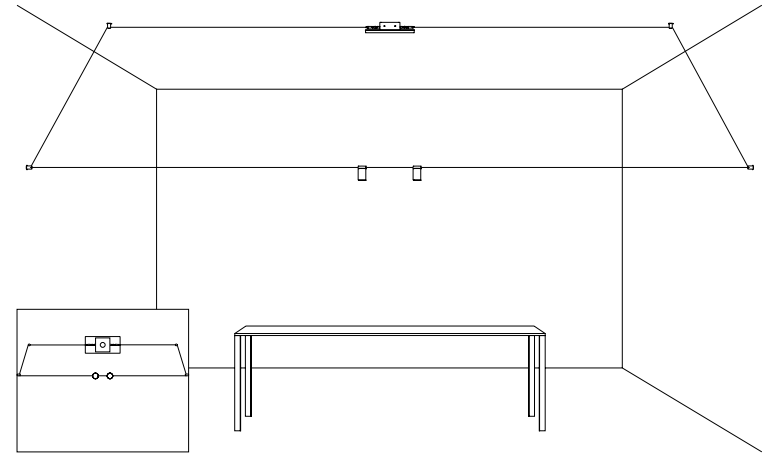

# OHM

HOW TO ORDER - WALL AND CEILING ROSE VERSION

TOTAL LENGTH MAX 50 METER / 1968.5"

WALL AND CEILING ROSE LAYOUT EXAMPLES

**IIPL**

PLUGLIGHTING.COM  
 INFO@PLUGLIGHTING.COM

5665 MELROSE AVENUE  
 STE 108 LOS ANGELES 90038