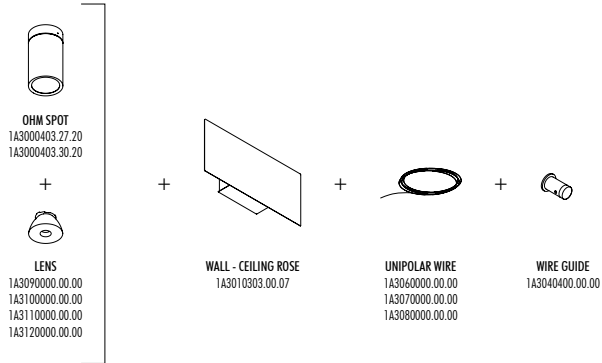

OHM

HOW TO ORDER - WALL AND CEILING ROSE VERSION