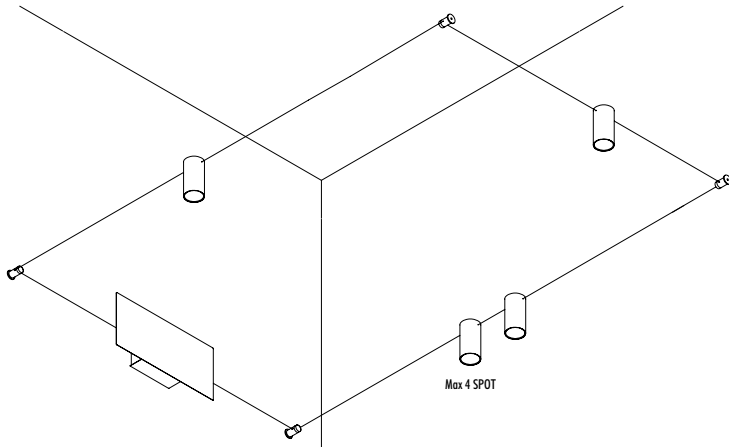

TOTAL LENGTH MAX 50 METER / 1968.5"