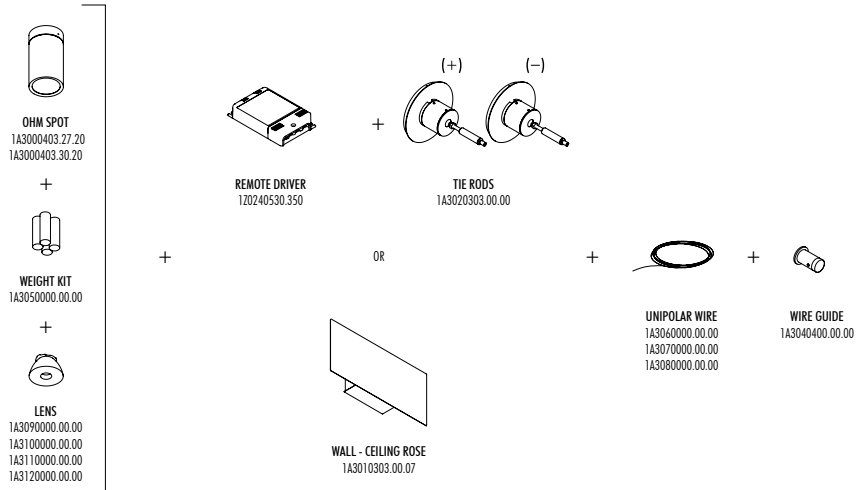

OHM

HOW TO ORDER - SUSPENSION VERSION