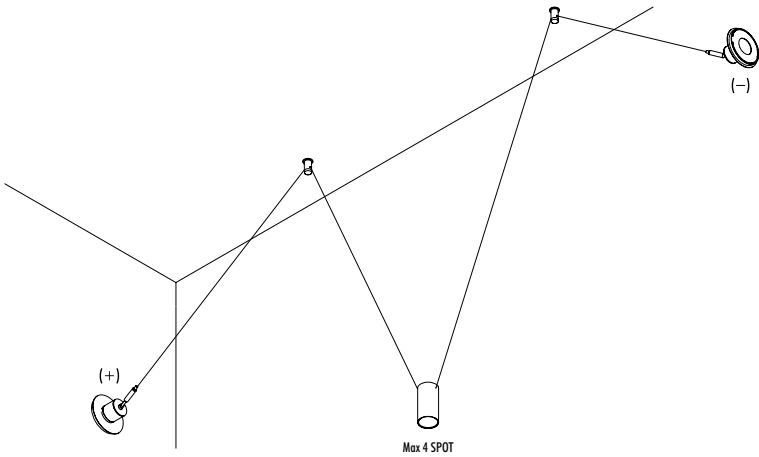

TOTAL LENGTH MAX 50 METER / 1968.5"