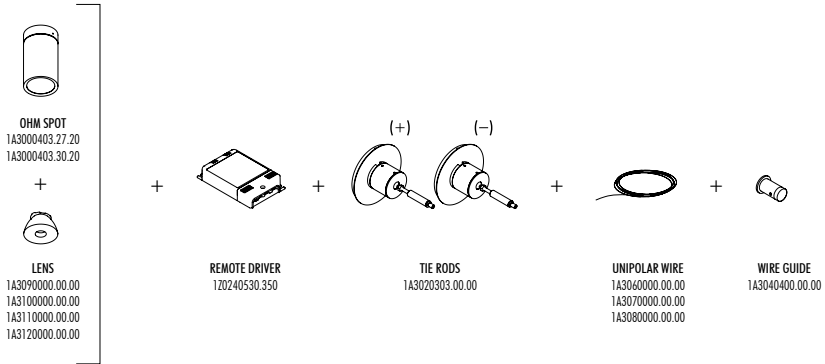

OHM

HOW TO ORDER - REMOTE DRIVER VERSION