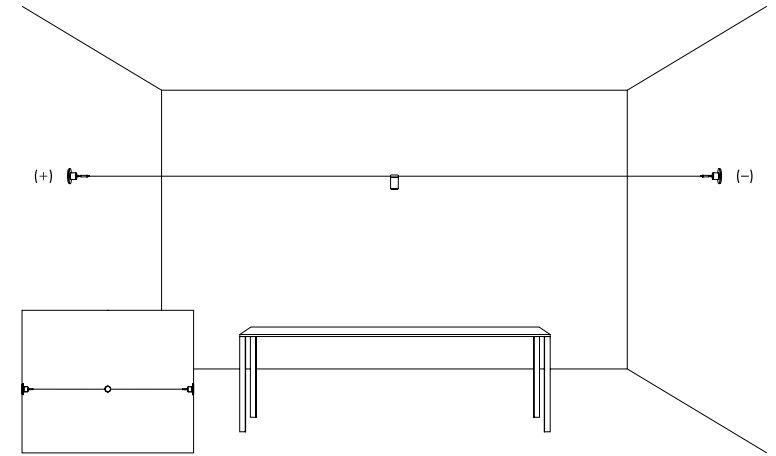

# OHM

HOW TO ORDER - REMOTE DRIVER VERSION

TOTAL LENGTH MAX 50 METER / 1968.5"

REMOTE DRIVER LAYOUT EXAMPLES

**IIPL**

PLUGLIGHTING.COM  
INFO@PLUGLIGHTING.COM

5665 MELROSE AVENUE  
STE 108 LOS ANGELES 90038