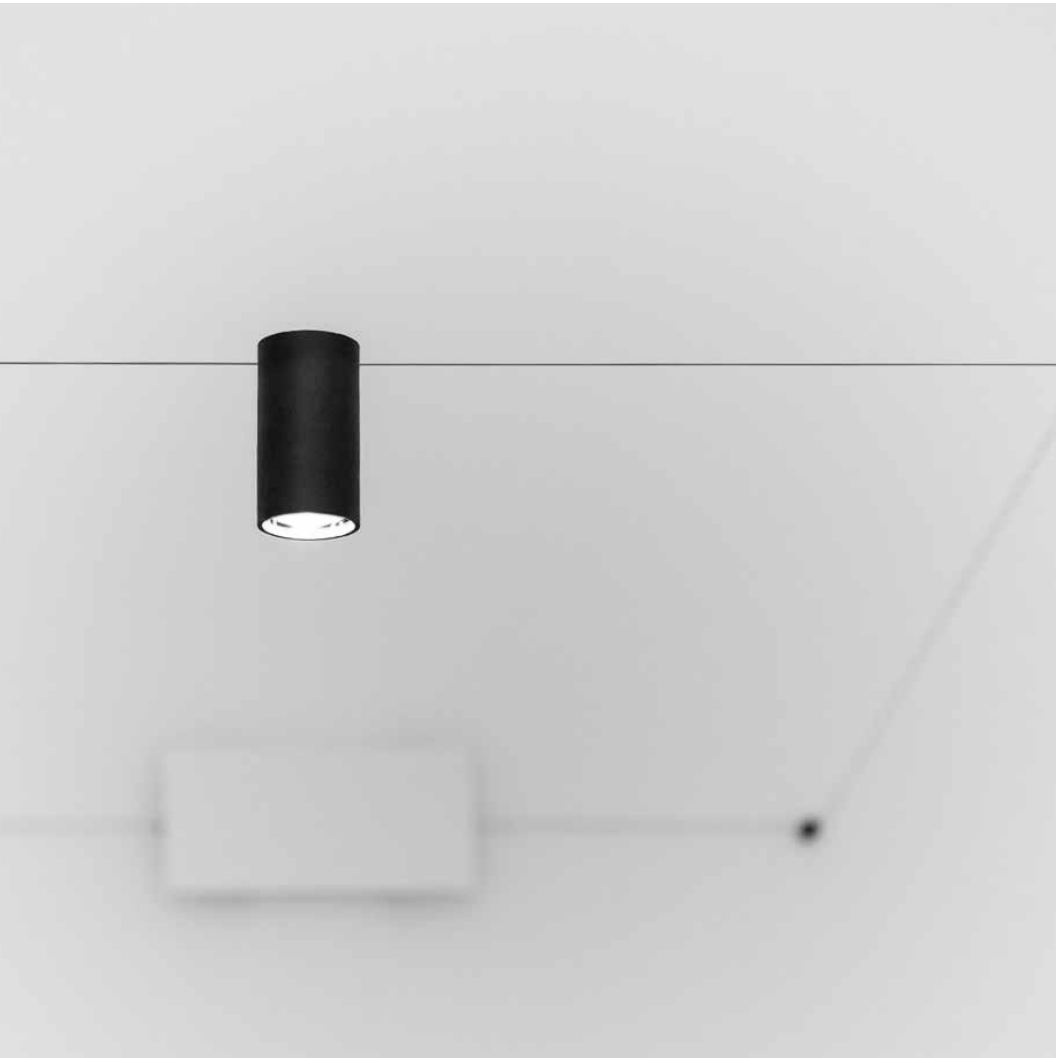

OHM

DESIGN DAVIDE GROPPI - 2019
WALL AND CEILING SYSTEM - METAL - PA

OHM

1A3000403.27.20	MATT BLACK - 2700K	OHM SPOT - MAX 350 mA DC - 3,6 W LED	
1A3000403.30.20	MATT BLACK - 3000K	WITH LENS 1A3090000.00.00: 2700K - 272 lm - CRI 95 / 3000K - 288 lm - CRI 95 - BEAM 12° WITH LENS 1A3100000.00.00: 2700K - 271 lm - CRI 95 / 3000K - 286 lm - CRI 95 - BEAM 24° WITH LENS 1A3110000.00.00: 2700K - 257 lm - CRI 95 / 3000K - 273 lm - CRI 95 - BEAM 39° WITH LENS 1A3120000.00.00: 2700K - 254 lm - CRI 95 / 3000K - 270 lm - CRI 95 - BEAM 54° MAX 4 SPOT ON UNIPOLAR WIRE COMPULSORY POWER SUPPLY KIT NOT INCLUDED	
1A3090000.00.00	BEAM 14°	LENS	
1A3100000.00.00	BEAM 24°		
1A3110000.00.00	BEAM 36°		
1A3120000.00.00	BEAM 50°		
1A3060000.00.00	STANDARD - 12 m / 472.44"	UNIPOLAR WIRE - MAX 60 V DC - MAX 350 mA	
1A3070000.00.00	STANDARD - 24 m / 944.88"		
1A3080000.00.00	STANDARD - 48 m / 1889.76"		
1A3020303.00.00	MATT WHITE	TIE RODS - 2 PIECES (+ POSITIVE / - NEGATIVE)	
1A3040400.00.00	MATT BLACK	WIRE GUIDE - 1 PIECE	

II P L

PLUGLIGHTING.COM
INFO@PLUGLIGHTING.COM

5665 MELROSE AVENUE
STE 108 LOS ANGELES 90038

P. 323 467 5635
F. 323 467 5634