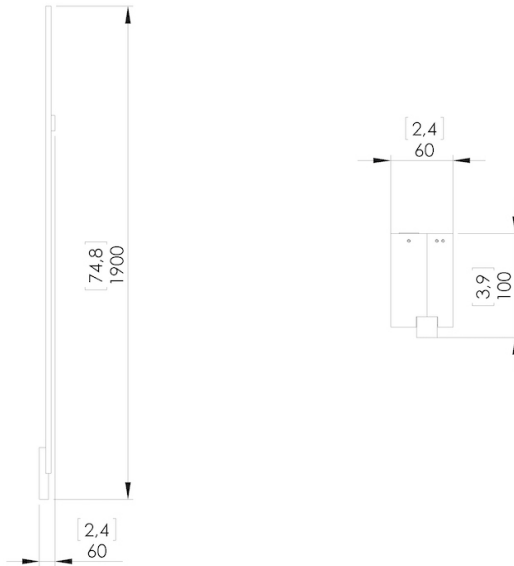

UNTITLED H

Wall lamp with aluminum structure that provides indirect light.
Note: Arrival of power supply cables is offset from center of circle.

DETAILS.

FINISHES AVAILABLE IN:

BRONZE

GUNMETAL

SIZE: 2.4" W X 3.9" D X 74.8" H

PLUGLIGHTING.COM
INFO@PLUGLIGHTING.COM

5665 MELROSE AVENUE
STE 108 LOS ANGELES 90038

P. 323 467 5635
F. 323 467 5634

UNTITLED H

UNTITLED H

UNTITLED H

Dimensions in mm [inches]

Silhouette : 175cm / 69in