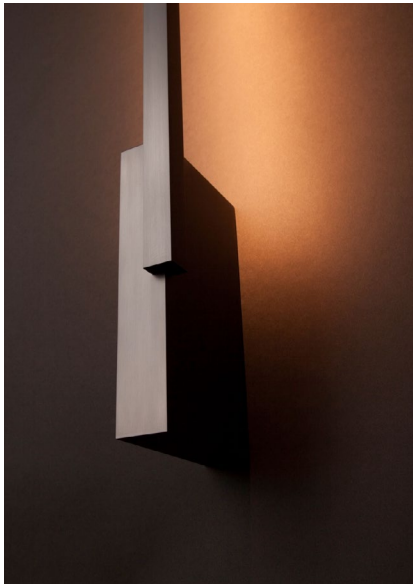

UNTITLED H

II PL

PLUGLIGHTING.COM
INFO@PLUGLIGHTING.COM

5665 MELROSE AVENUE
STE 108 LOS ANGELES 90038

P. 323 467 5635
F. 323 467 5634