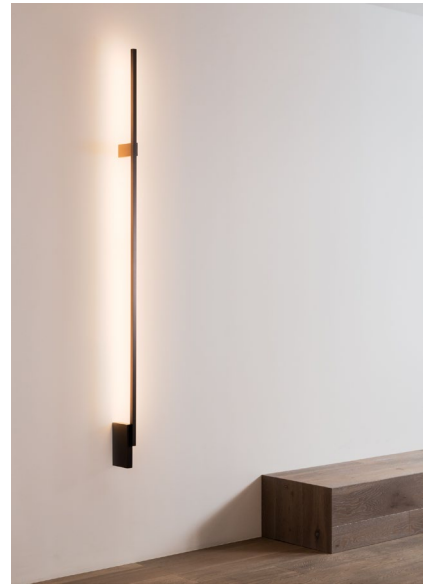

UNTITLED H

II PL

PLUGLIGHTING.COM
INFO@PLUGLIGHTING.COM

5665 MELROSE AVENUE
STE 108 LOS ANGELES 90038

P. 323 467 5635
F. 323 467 5634