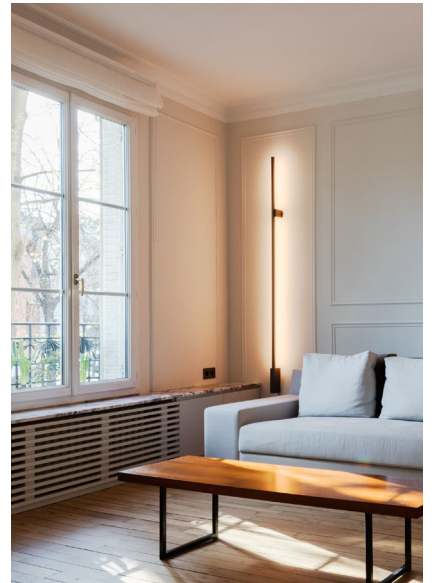

UNTITLED H

II PL

PLUGLIGHTING.COM
INFO@PLUGLIGHTING.COM

5665 MELROSE AVENUE
STE 108 LOS ANGELES 90038

P. 323 467 5635
F. 323 467 5634