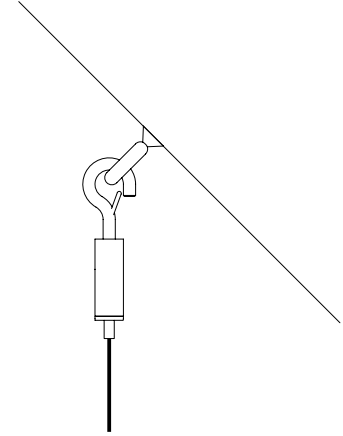

IIPL

PLUGLIGHTING.COM
INFO@PLUGLIGHTING.COM

5665 MELROSE AVENUE
STE 108 LOS ANGELES 90038

P. 323 467 5635
F. 323 467 5634

MOON

OPTIONAL ACCESSORIES

1A0510000.00.00	STANDARD	SLOPED CEILING FIXING KIT - NICKEL PLATED - 1 PIECE	
		COMPATIBLE LAMPS: MASAI - FOSBURY - MOON 120	
1A0520000.00.00	STANDARD	SLOPED ROSE FIXING KIT - NICKEL PLATED - 1 PIECE	
		COMPATIBLE LAMPS: MOON 60 - MOON 60 DE - MOON 80	
1A0530000.00.00	STANDARD	SLOPED CEILING FIXING HOOK - CHROME PLATED - 1 PIECE	
		COMPATIBLE LAMPS: SIMBIOSI - SHANGHAI	
1A3270300.00.00	MATT WHITE	CLAMP - 1 PIECE	
1A3270400.00.00	MATT BLACK		

SUSPENSION KIT

IIPL

PLUGLIGHTING.COM
INFO@PLUGLIGHTING.COM

5665 MELROSE AVENUE
STE 108 LOS ANGELES 90038

P. 323 467 5635
F. 323 467 5634

MOON

1A0510000.00.00 - SLOPED CEILING FIXING KIT

1A0530000.00.00 - SLOPED CEILING FIXING HOOK