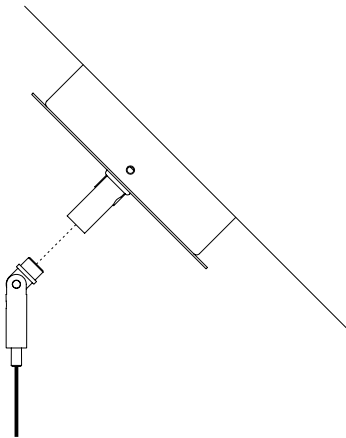

1A0520000.00.00 - SLOPED ROSE FIXING KIT

II PL

PLUGLIGHTING.COM
INFO@PLUGLIGHTING.COM

5665 MELROSE AVENUE
STE 108 LOS ANGELES 90038

P. 323 467 5635
F. 323 467 5634