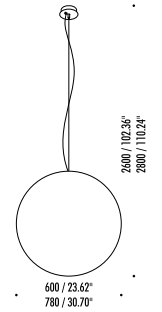

1A2820003.00.00	STANDARD - ON/OFF	MOON 60 120 V - 60 Hz - MAX 25 W LED - E26 SHADE WITH JAPANESE PAPER TEXTURE WHITE CEILING ROSE - WHITE CABLE - 304 STAINLESS STEEL SUSPENSION CABLE BULB NOT INCLUDED OPTIONAL ACCESSORIES SUSPENSION KIT
1A2840003.00.00	STANDARD - ON/OFF	MOON 80 120 V - 60 Hz - MAX 25 W LED - E26 SHADE WITH JAPANESE PAPER TEXTURE WHITE CEILING ROSE - WHITE CABLE - 304 STAINLESS STEEL SUSPENSION CABLE BULB NOT INCLUDED OPTIONAL ACCESSORIES SUSPENSION KIT