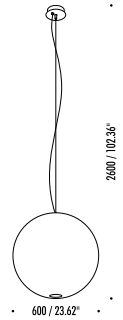

1A2830003.00.00	STANDARD - ON/OFF	120 V - 60 Hz - MAX 25 W LED - E26 + MAX 10 W LED - GU10
		SHADE WITH JAPANESE PAPER TEXTURE
		WHITE CEILING ROSE - TRANSPARENT CABLE - 304 STAINLESS STEEL SUSPENSION CABLE
		BULBS NOT INCLUDED
		OPTIONAL ACCESSORIES SUSPENSION KIT

II PL

PLUGLIGHTING.COM
INFO@PLUGLIGHTING.COM

5665 MELROSE AVENUE
STE 108 LOS ANGELES 90038

P. 323 467 5635
F. 323 467 5634