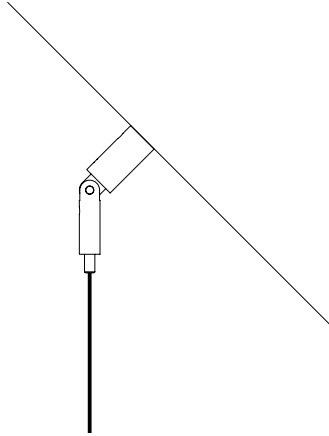

IIPL

PLUGLIGHTING.COM
INFO@PLUGLIGHTING.COM

5665 MELROSE AVENUE
STE 108 LOS ANGELES 90038

P. 323 467 5635
F. 323 467 5634

MOON

OPTIONAL ACCESSORIES

1A0510000.00.00	STANDARD	SLOPED CEILING FIXING KIT - NICKEL PLATED - 1 PIECE	
		COMPATIBLE LAMPS: MASAI - FOSBURY - MOON 120	
1A0520000.00.00	STANDARD	SLOPED ROSE FIXING KIT - NICKEL PLATED - 1 PIECE	
		COMPATIBLE LAMPS: MOON 60 - MOON 60 DE - MOON 80	
1A0530000.00.00	STANDARD	SLOPED CEILING FIXING HOOK - CHROME PLATED - 1 PIECE	
		COMPATIBLE LAMPS: SIMBIOSI - SHANGHAI	
1A3270300.00.00	MATT WHITE	CLAMP - 1 PIECE	
1A3270400.00.00	MATT BLACK		

SUSPENSION KIT

IIPL

PLUGLIGHTING.COM
INFO@PLUGLIGHTING.COM

5665 MELROSE AVENUE
STE 108 LOS ANGELES 90038

P. 323 467 5635
F. 323 467 5634

MOON

1A0510000.00.00 - SLOPED CEILING FIXING KIT

1A0530000.00.00 - SLOPED CEILING FIXING HOOK