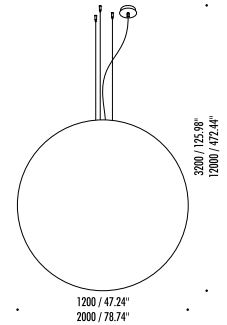

1A2850003.00.00	STANDARD - ON/OFF	MOON 120 120 V - 60 Hz - MAX 2 x 25 W LED - E26 SHADE WITH JAPANESE PAPER TEXTURE WHITE CEILING ROSE - WHITE CABLE - 304 STAINLESS STEEL SUSPENSION CABLES BULBS NOT INCLUDED OPTIONAL ACCESSORIES SUSPENSION KIT
49860010	WOODEN CRATE - MOON 120	PACKAGING FOR AIR AND SEA SHIPPING
49860020	MOISTURE BARRIER BAG - MOON 120	
1A2860003.00.00	STANDARD - ON/OFF	MOON 200 120 V - 60 Hz - MAX 4 x 25 W LED - E26 SHADE WITH JAPANESE PAPER TEXTURE WHITE CEILING ROSE - WHITE CABLE - 304 STAINLESS STEEL SUSPENSION CABLES BULBS NOT INCLUDED
48780020	WOODEN CRATE - MOON 200	PACKAGING FOR AIR AND SEA SHIPPING
48780030	MOISTURE BARRIER BAG - MOON 200	

IIPL

PLUGLIGHTING.COM
INFO@PLUGLIGHTING.COM

5665 MELROSE AVENUE
STE 108 LOS ANGELES 90038

P. 323 467 5635
F. 323 467 5634