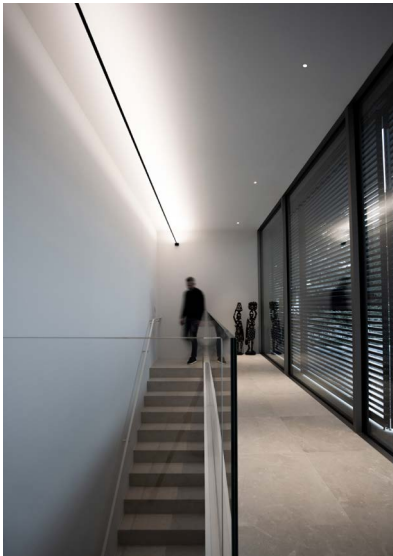

NULLA 25 EXTRADARK

IIPL

PLUGLIGHTING.COM
INFO@PLUGLIGHTING.COM

5665 MELROSE AVENUE
STE 108 LOS ANGELES 90038

P. 323 467 5635
F. 323 467 5634