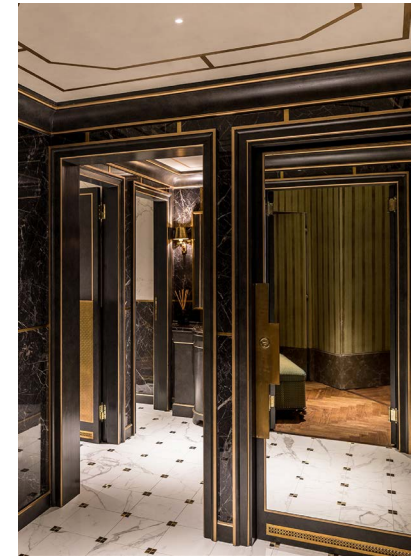

NULLA 25 EXTRADARK

IIPL

PLUGLIGHTING.COM
INFO@PLUGLIGHTING.COM

5665 MELROSE AVENUE
STE 108 LOS ANGELES 90038

P. 323 467 5635
F. 323 467 5634