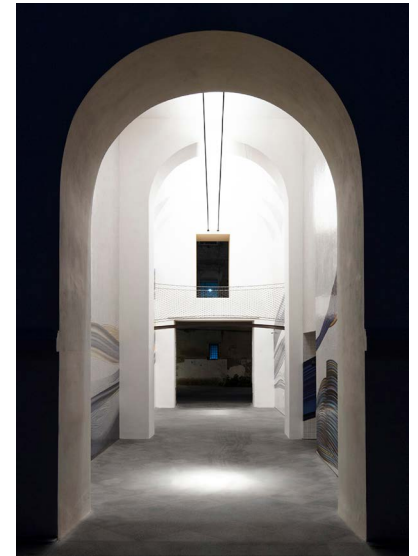

INFINITO

II PL

PLUGLIGHTING.COM
INFO@PLUGLIGHTING.COM

5665 MELROSE AVENUE
STE 108 LOS ANGELES 90038

P. 323 467 5635
F. 323 467 5634