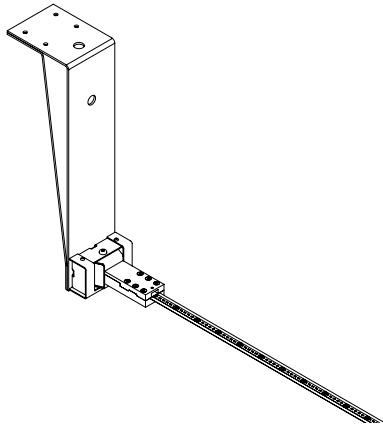

INFINITO

1A0080400.00.00 - CEILING CONNECTION KIT