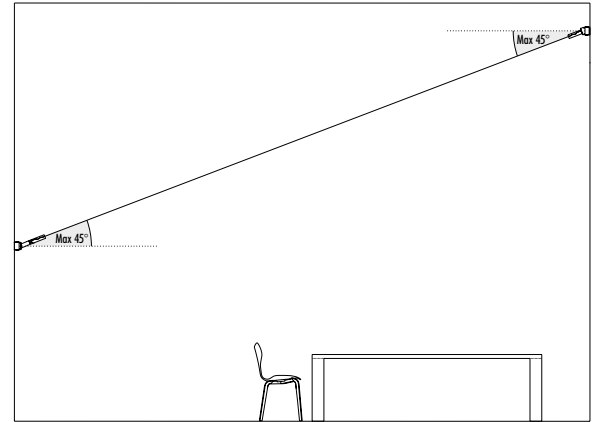

INFINITO

1A0080400.00.00 - CEILING CONNECTION KIT