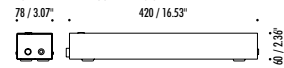

POWER SUPPLY KIT WITH PLUG