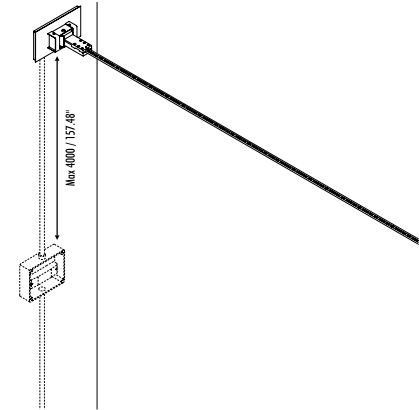

INFINITO

REMOTE POWER SUPPLY KIT

INFINITO 6 / FLASH 6 / INFINITO 12 / FLASH 12 DRIVER DIMENSION

CONTROLLER DIMENSION