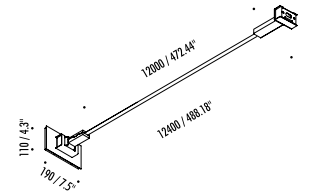

DESIGN DAVIDE GROPPI - 2016
WALL LAMP - METAL

INFINITO 12