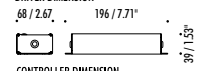

INFINITO

REMOTE POWER SUPPLY KIT

INFINITO 6 / FLASH 6 / INFINITO 12 / FLASH 12 DRIVER DIMENSION