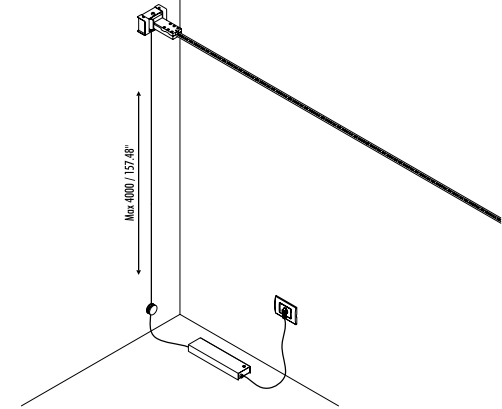

POWER SUPPLY KIT WITH PLUG