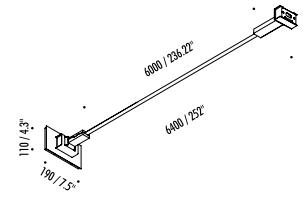

DESIGN DAVIDE GROPPI - 2016
WALL LAMP - METAL

INFINITO 6