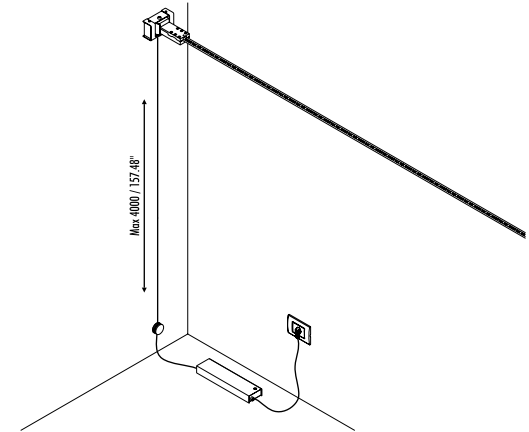

FLASH

LED system creating direct light that flows downward from the light source. Stainless steel strip, 10mm (.39") in width, can be stretched up to 12m (39 ft.) in length. Flash is an ideal solution for direct illumination of spaces with high ceilings. Flash pays an homage to the famous comic book superhero who can run seven times the speed of light.

IIPL

PLUGLIGHTING.COM
INFO@PLUGLIGHTING.COM

5665 MELROSE AVENUE
STE 108 LOS ANGELES 90038

P. 323 467 5635
F. 323 467 5634

FLASH

REMOTE POWER SUPPLY KIT

POWER SUPPLY KIT WITH PLUG

INFINITO / FLASH