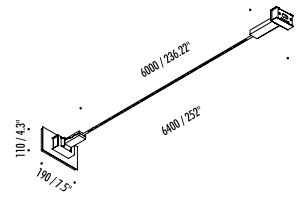

DESIGN DAVIDE GROPPI - 2017
WALL LAMP - METAL

FLASH 6