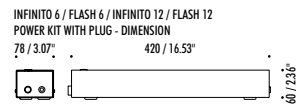

FLASH

REMOTE POWER SUPPLY KIT

INFINITO / FLASH