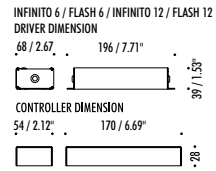

POWER SUPPLY KIT WITH PLUG

FLASH

REMOTE POWER SUPPLY KIT