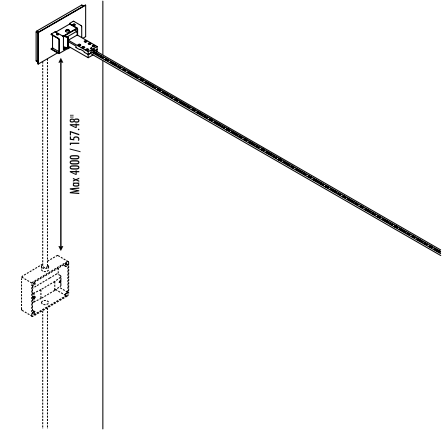

FLASH

REMOTE POWER SUPPLY KIT