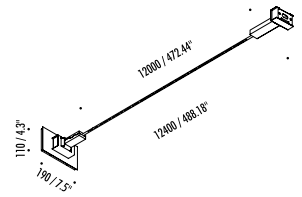

DESIGN DAVIDE GROPPÌ - 2017
WALL LAMP - METAL

FLASH 12