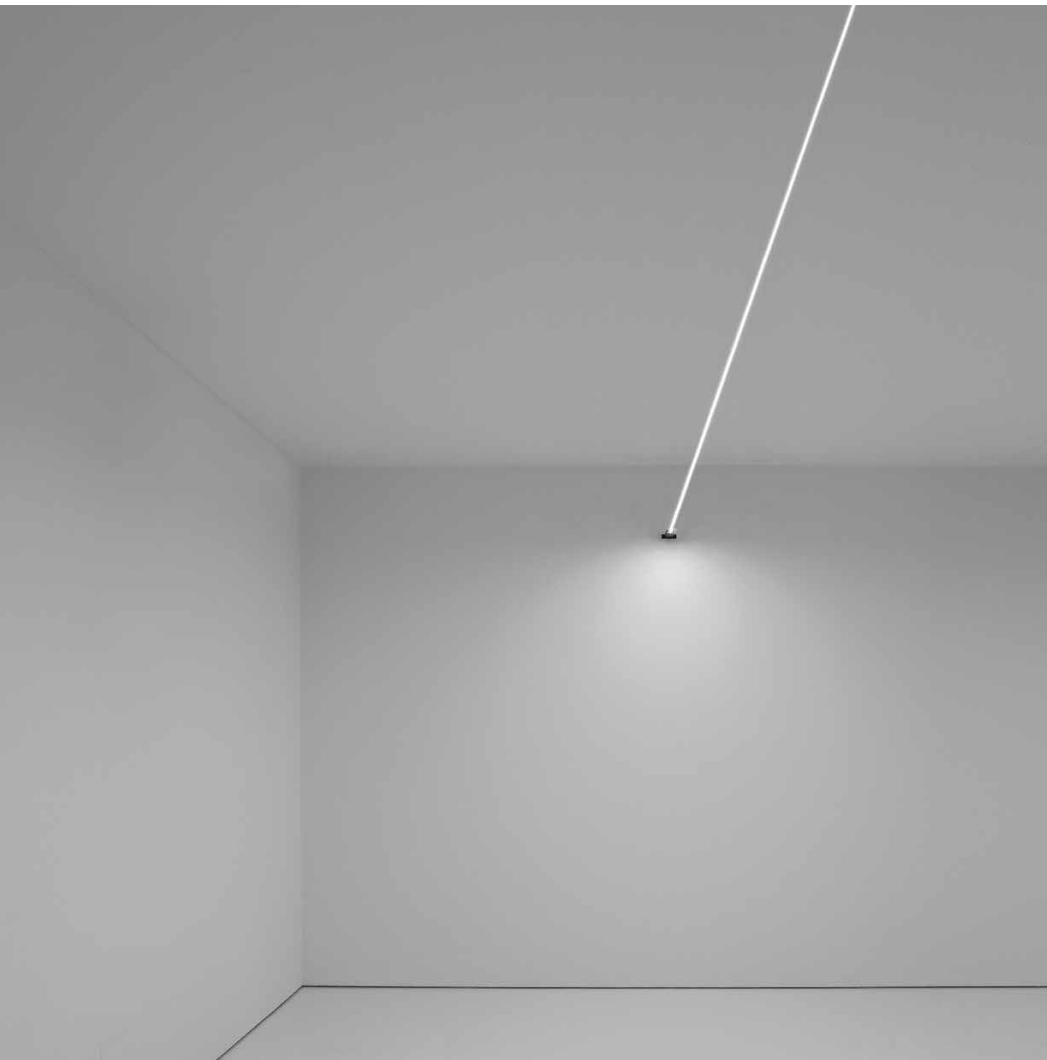

FLASH

DESIGN DAVIDE GROPPI - 2017
WALL LAMP - METAL

FLASH 6

1A2130403.27.05	MATT BLACK - 2700K - DIM	FLASH 6 - REMOTE KIT 24 V DC - MAX 45 W LED
1A2130403.30.05	MATT BLACK - 3000K - DIM	2700K - 5592 lm - CRI > 90 / 3000K - 5700 lm - CRI > 90 LED MODULE 6 m / 236.22" LONG - HARMONIC STEEL STRIP 10 mm / 0.39" WIDE CAN BE CUT EVERY 48,3 mm / 1.90" INCLUDES INDEPENDENT POWER SUPPLY KIT INPUT 120 V - 60 Hz DALI - PUSH - 0/1-10 V - TRIAC/IGBT DIMMABLE OPTIONAL ACCESSORIES NOT INCLUDED
1A2130403.27.06	MATT BLACK - 2700K	FLASH 6 - PLUG KIT 24 V DC - MAX 45 W LED
1A2130403.30.06	MATT BLACK - 3000K	2700K - 5592 lm - CRI > 90 / 3000K - 5700 lm - CRI > 90 LED MODULE 6 m / 236.22" LONG - HARMONIC STEEL STRIP 10 mm / 0.39" WIDE CAN BE CUT EVERY 48,3 mm / 1.90" INCLUDES INDEPENDENT POWER SUPPLY KIT WITH PLUG INPUT 120 V - 60 Hz DIMMER OPTIONAL ACCESSORIES NOT INCLUDED

IIPL

PLUGLIGHTING.COM
INFO@PLUGLIGHTING.COM

5665 MELROSE AVENUE
STE 108 LOS ANGELES 90038

P. 323 467 5635
F. 323 467 5634