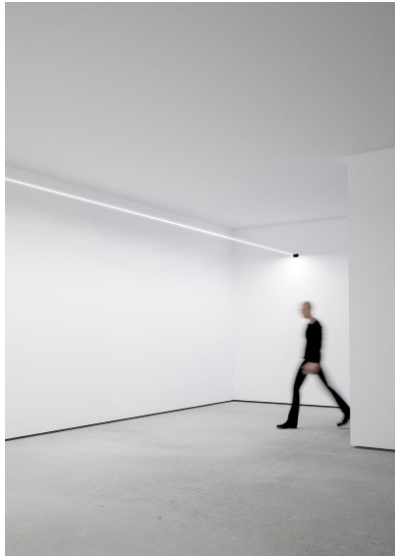

FLASH

IIPL

PLUGLIGHTING.COM
INFO@PLUGLIGHTING.COM

5665 MELROSE AVENUE
STE 108 LOS ANGELES 90038

P. 323 467 5635
F. 323 467 5634