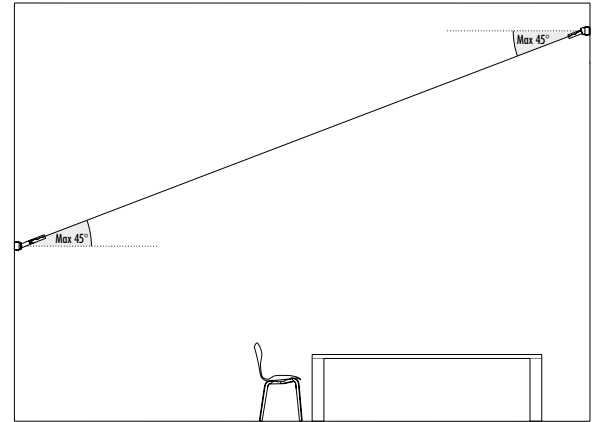

FLASH

1A0080400.00.00 - CEILING CONNECTION KIT