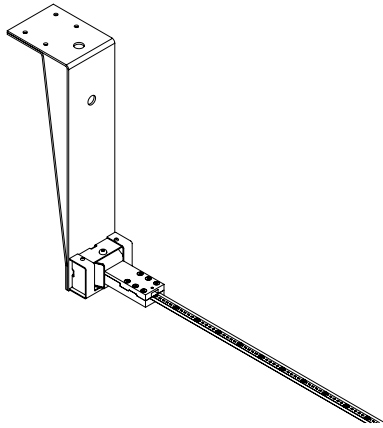

FLASH

1A0080400.00.00 - CEILING CONNECTION KIT