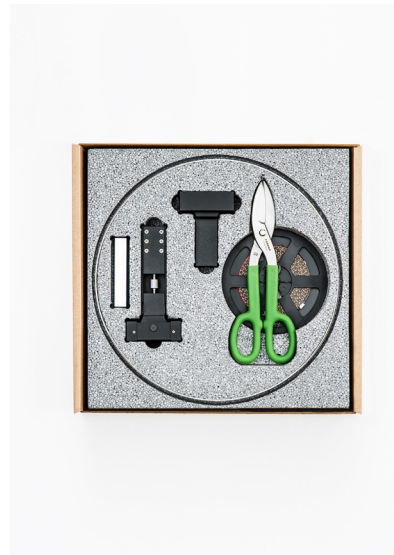

FLASH

IIPL

PLUGLIGHTING.COM
INFO@PLUGLIGHTING.COM

5665 MELROSE AVENUE
STE 108 LOS ANGELES 90038

P. 323 467 5635
F. 323 467 5634