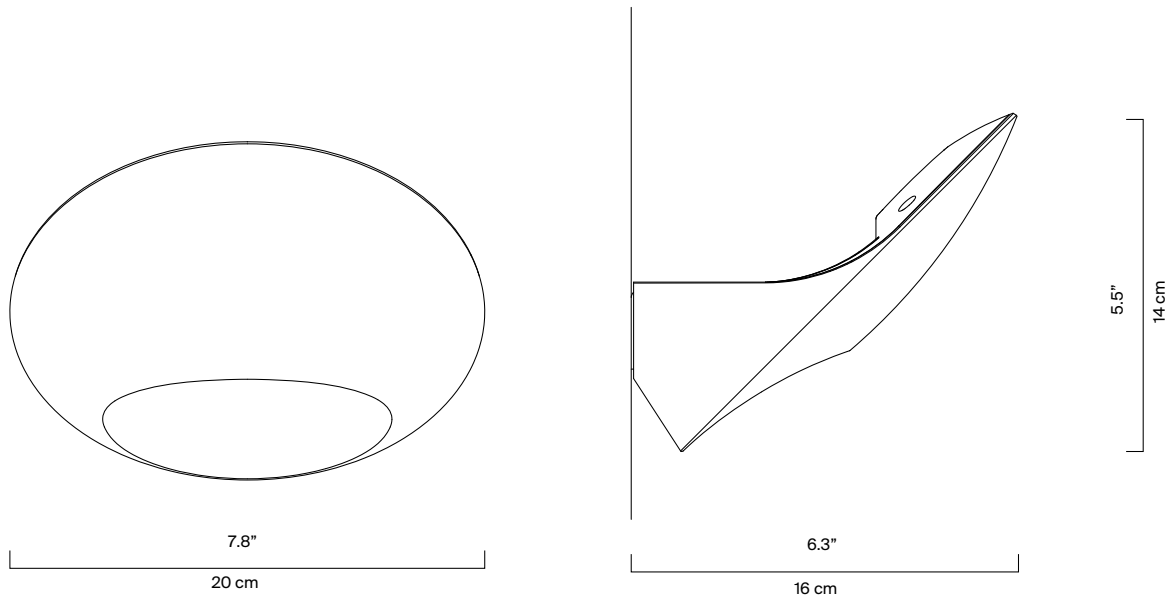

D90

Garbi

Applique that seems to take form from the wall itself, in a single solid volume of soft, regular surfaces that meet to create precise edges that become striking graphic signs. When the lamp is turned on, the light of the LED rebounds on the wall, creating a vivid contrast, and then slides inside the opening, illuminating it and delicately forming an arch on the wall.

Designed by: David Dolcini, 2016

Material: Die-Cast and deep-drawn aluminum

Diffuser: Chrome/White Textured White

Size:

7.8" W x 6.3" D x 5.5" H

30W LED 2700K
2020 lm (delivered)

Dimmable with wall control.