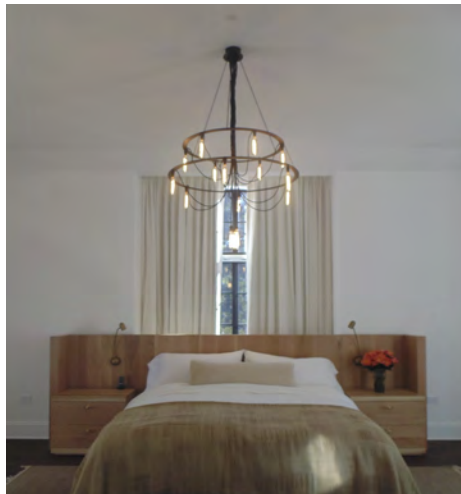

*Pricing may vary at time of purchase.

Please call or email for more information at:

Lori: lorib@pluglighting.com (T: 949.363.8471)

Thor: thor@pluglighting.com (T: 323.467.5635)

Pia: piadn@pluglighting.com (T: 323.467.5635)

Please note our new address: 5665 Melrose Ave Suite 108, Los Angeles, CA 90038.

Please come by and see our new showroom space: Monday-Friday 9am-5pm.

We look forward to your visit!