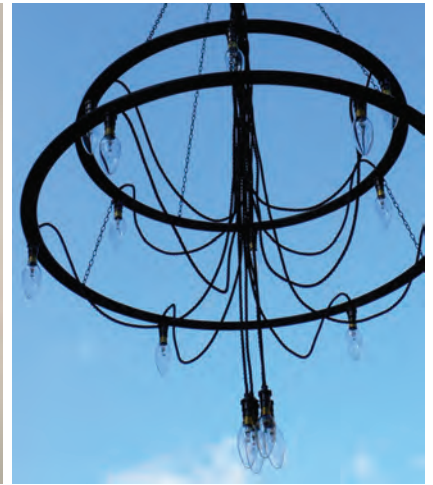

*Pricing may vary at time of purchase.

Please call or email for more information at:

Lori: lorib@pluglighting.com (T: 949.363.8471)

Thor: thor@pluglighting.com (T: 323.467.5635)

Pia: piadn@pluglighting.com (T: 323.467.5635)

Please note our new address: 5665 Melrose Ave Suite 108, Los Angeles, CA 90038.

Please come by and see our new showroom space: Monday-Friday 9am-5pm.

We look forward to your visit!