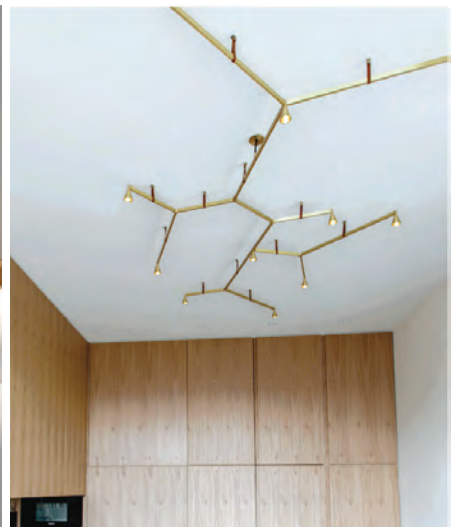

Austere Elements

Light fixture inspired by molecular compounds. Its unique base connects up to 13 elements in a single power point. Customization available.

Frame Available in: Brass or Black
Leather: Modus Black or Modus Oak

Each Light Element: 1 x 6.2W LED (incl.)
Warm White 2700K | 490 Lm
90+ CRI / 350mA
Dimmable Option Available.

Retail Price: 12 Element: $13,740.00