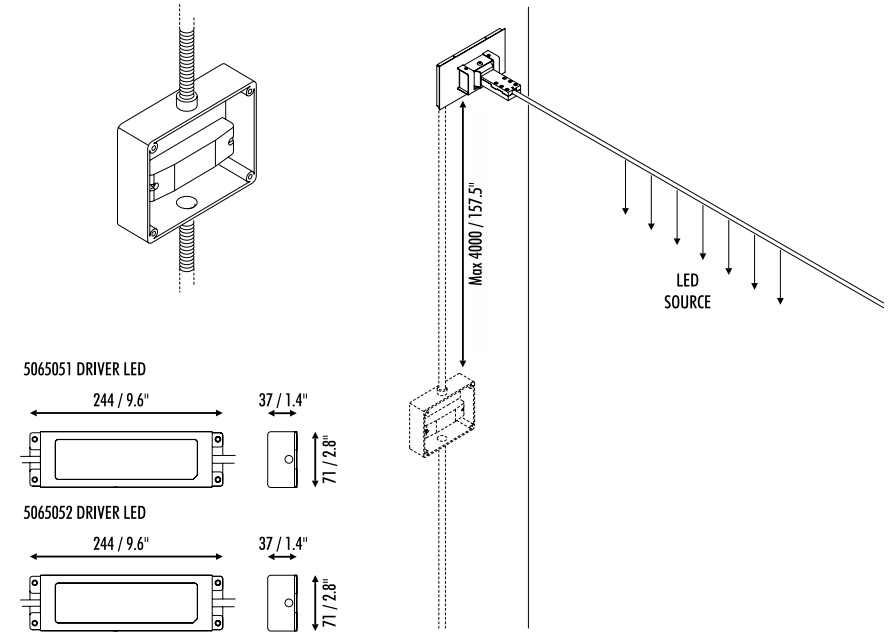

5065051	STANDARD	REMOTE LED DRIVER MOUNTING - DALI DIMMABLE INPUT 100 / 120 V - 50 / 60 Hz - OUTPUT 24 V DC - 20 / 150 W
5065052	STANDARD	REMOTE LED DRIVER MOUNTING - 1 / 10 V DIMMABLE INPUT 100 / 120 V - 50 / 60 Hz - OUTPUT 24 V DC - 20 / 150 W