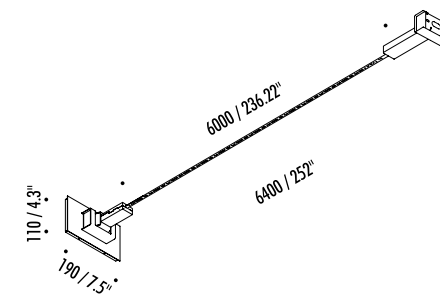

## Flash

LED system creating direct light that flows downward from the light source. Stainless steel strip, 9mm (.35") in width, can be stretched up to 12m (39Ft.) in length. Flash is an ideal solution for direct illumination of spaces with high ceilings.

### Standard Lengths:

19 1/2 ft (**6m**)  
24 V DC - 66 W LED  
3000K - 7200 lm

39 ft (**12m**)  
24 V DC - 132 W LED  
3000K - 14400 lm

\*Field cuttable.

Remote LED Driver Mounting Required.

1 / 10 V - Dimmable  
Input 100/120 V - 50/60 Hz  
Output 24 V DC - 20/150W