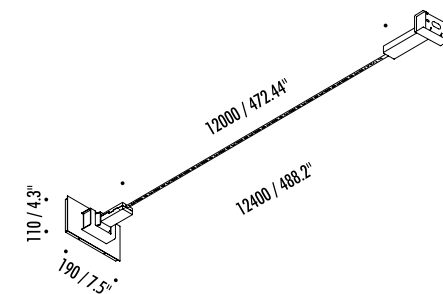

19240403	MATT BLACK	24 V DC - 132 W LED - 3000K - 14400 lm LED MODULE LENGTH 12 m - CAN BE CUT INTO ANY DESIRED LENGTH INCLUDES TWO TURNBUCKLES WITH WALL BACK PLATE LED DRIVER NOT INCLUDED - INSTALLATION OPTIONS SEE PAGE 38 - 39