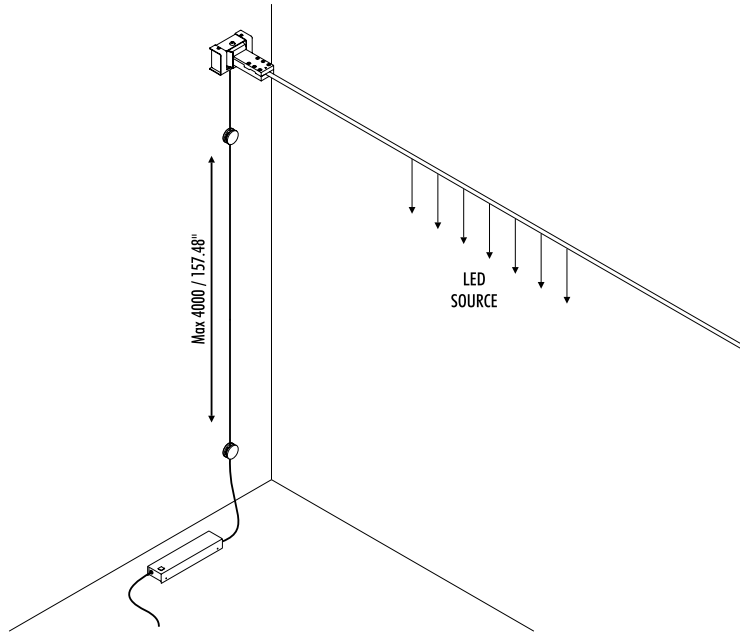

19020403	MATT BLACK	POWER SUPPLY WITH PLUG KIT - LED DRIVER WITH DIMMER ALONG THE CABLE INPUT 100 / 120 V - 50 / 60 Hz - OUTPUT 24 V DC TWO CLAMPS INCLUDED